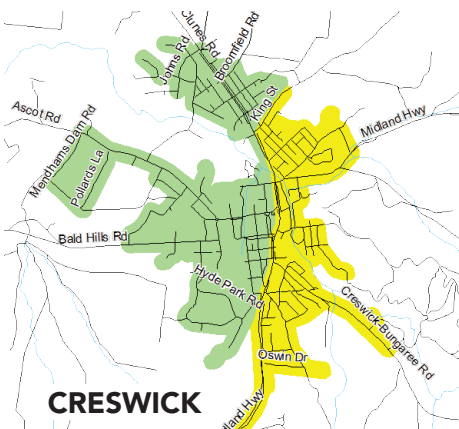

April 2023							May 2023							June 2023							
M	T	W	T	F	S	S	M	T	W	T	F	S	S	M	T	W	T	F	S	S	
				1	2		1	2	3	4	5	6	7					1	2	3	4
3	4	5	6	7	8	9	8	9	10	11	12	13	14	5	6	7	8	9	10	11	
10	11	12	13	14	15	16	15	16	17	18	19	20	21	12	13	14	15	16	17	18	
17	18	19	20	21	22	23	22	23	24	25	26	27	28	19	20	21	22	23	24	25	
24	25	26	27	28	29	30	29	30	31					26	27	28	29	30			

July 2023							August 2023							September 2023						
M	T	W	T	F	S	S	M	T	W	T	F	S	S	M	T	W	T	F	S	S
31				1	2		1	2	3	4	5	6					1	2	3	
3	4	5	6	7	8	9	7	8	9	10	11	12	13	4	5	6	7	8	9	10
10	11	12	13	14	15	16	14	15	16	17	18	19	20	11	12	13	14	15	16	17
17	18	19	20	21	22	23	21	22	23	24	25	26	27	18	19	20	21	22	23	24
24	25	26	27	28	29	30	28	29	30	31				25	26	27	28	29	30	

October 2023							November 2023							December 2023						
M	T	W	T	F	S	S	M	T	W	T	F	S	S	M	T	W	T	F	S	S
30	31					1			1	2	3	4	5					1	2	3
2	3	4	5	6	7	8	6	7	8	9	10	11	12	4	5	6	7	8	9	10
9	10	11	12	13	14	15	13	14	15	16	17	18	19	11	12	13	14	15	16	17
16	17	18	19	20	21	22	20	21	22	23	24	25	26	18	19	20	21	22	23	24
23	24	25	26	27	28	29	27	28	29	30				25	26	27	28	29	30	31

Clunes
Creswick East
Creswick West & North
Daylesford North
Daylesford Upper-East & Lower-West
Daylesford Upper-West & Lower-East
Hepburn Springs
Trentham

Collection days

Check the calendar for the colour corresponding to your area for your fortnightly recycling (yellow 240L bin) collection dates.

The small bin (red lid) for landfill (general waste), goes out weekly and is collected on the same day of the week as your recycle bin.

Place your bin out the night before collection day.