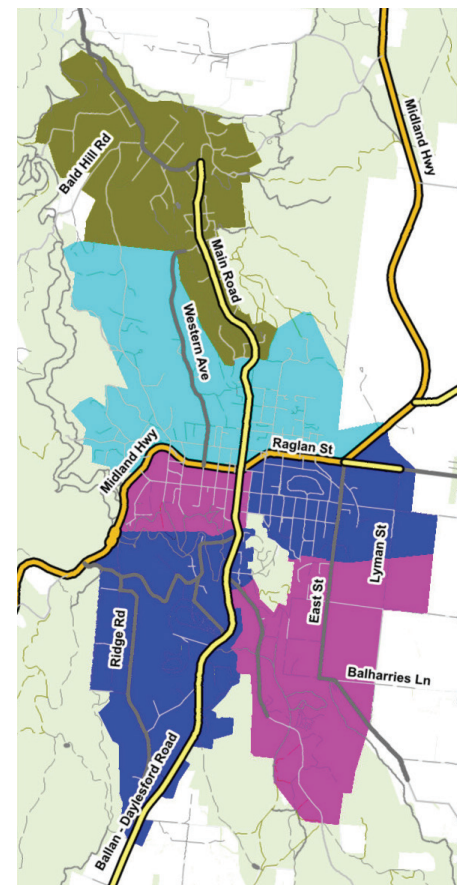

October 2023							November 2023							December 2023						
M	T	W	T	F	S	S	M	T	W	T	F	S	S	M	T	W	T	F	S	S
30	31					1			1	2	3	4	5					1	2	3
2	3	4	5	6	7	8	6	7	8	9	10	11	12	4	5	6	7	8	9	10
9	10	11	12	13	14	15	13	14	15	16	17	18	19	11	12	13	14	15	16	17
16	17	18	19	20	21	22	20	21	22	23	24	25	26	18	19	20	21	22	23	24
23	24	25	26	27	28	29	27	28	29	30				25	26	27	28	29	30	31

Clunes
Creswick East
Creswick West & North
Daylesford North
Daylesford Upper-East & Lower-West
Daylesford Upper-West & Lower-East
Hepburn Springs
Trentham

Collection days

Check the calendar for the colour corresponding to your area for your fortnightly recycling (yellow 240L bin) collection dates.

The small bin (red lid) for landfill (general waste), goes out weekly and is collected on the same day of the week as your recycle bin.

Place your bin out the night before collection day.

DAYLESFORD & HEPBURN SPRINGS