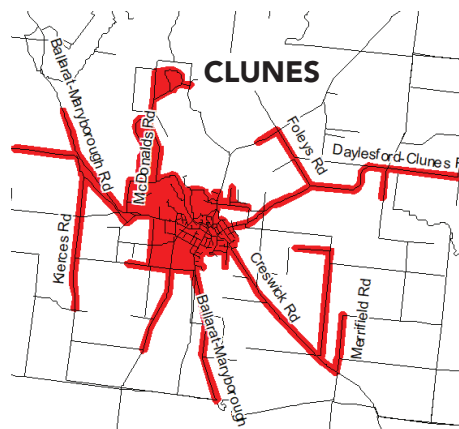

July 2023							August 2023							September 2023						
M	T	W	T	F	S	S	M	T	W	T	F	S	S	M	T	W	T	F	S	S
31				1	2		1	2	3	4	5	6					1	2	3	
3	4	5	6	7	8	9	7	8	9	10	11	12	13	4	5	6	7	8	9	10
10	11	12	13	14	15	16	14	15	16	17	18	19	20	11	12	13	14	15	16	17
17	18	19	20	21	22	23	21	22	23	24	25	26	27	18	19	20	21	22	23	24
24	25	26	27	28	29	30	28	29	30	31				25	26	27	28	29	30	

October 2023							November 2023							December 2023						
M	T	W	T	F	S	S	M	T	W	T	F	S	S	M	T	W	T	F	S	S
30	31					1			1	2	3	4	5					1	2	3
2	3	4	5	6	7	8	6	7	8	9	10	11	12	4	5	6	7	8	9	10
9	10	11	12	13	14	15	13	14	15	16	17	18	19	11	12	13	14	15	16	17
16	17	18	19	20	21	22	20	21	22	23	24	25	26	18	19	20	21	22	23	24
23	24	25	26	27	28	29	27	28	29	30				25	26	27	28	29	30	31

Clunes
Creswick East
Creswick West & North
Daylesford North
Daylesford Upper-East & Lower-West
Daylesford Upper-West & Lower-East
Hepburn Springs
Trentham

Collection days

Check the calendar for the colour corresponding to your area for your fortnightly recycling (yellow 240L bin) collection dates.

The small bin (red lid) for landfill (general waste), goes out weekly and is collected on the same day of the week as your recycle bin.

Place your bin out the night before collection day.

DAYLESFORD & HEPBURN SPRINGS