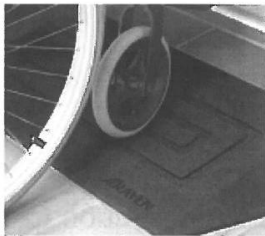

## Threshold Ramps

Threshold ramps are a great solution for all those annoying small bumps that constantly confront us. They drastically reduce tripping hazards and are very useful for people with wheelchairs, walking frames, strollers, prams or delivery trolleys.

These easily portable ramps, made from maintenance-free, re-cycled rubber compound, are much lower in cost than cement or metal plates, and meet access and mobility gradients of 1:8.

Threshold Ramps can simply be laid in place, as they are naturally of low-slip co-efficient, or can be permanently fixed using industrial adhesive. What could be easier or simpler than that?

### Features:

- 272kg weight capacity
- 770mm wide (folded in half 385mm) (inside width 730mm)
- Lightweight and portable
- Integrated, high traction surface

The access ramps are available to hire for free from the Daylesford Regional Visitor Information Centre at 98 Vincent Street, Daylesford. Bookings are essential.