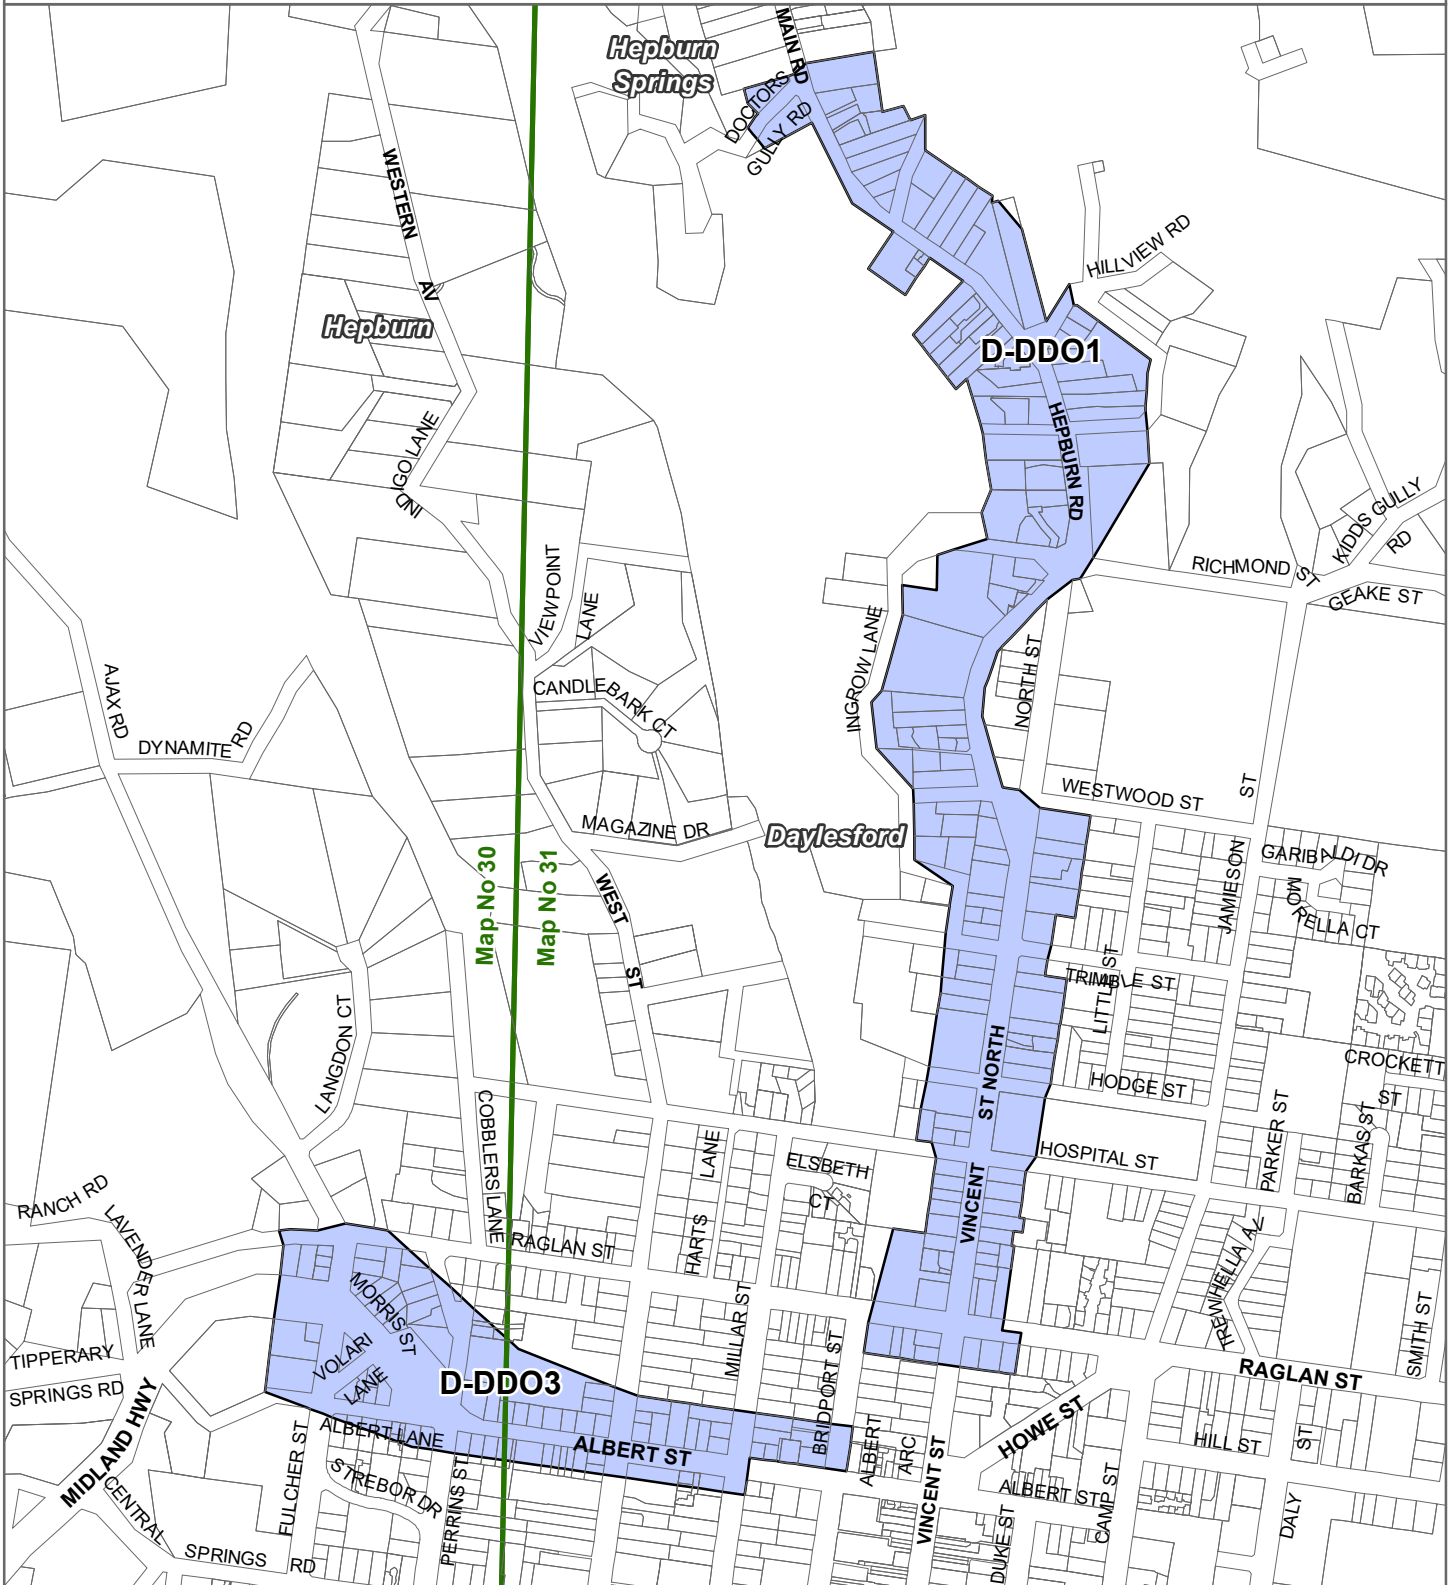

# HEPBURN PLANNING SCHEME - LOCAL PROVISION AMENDMENT C80hepb

**LEGEND**

- D-DDO - Area to be deleted from a Design and Development Overlay
- Local Government Area

Part of Planning Scheme Maps 30DDO & 31DDO