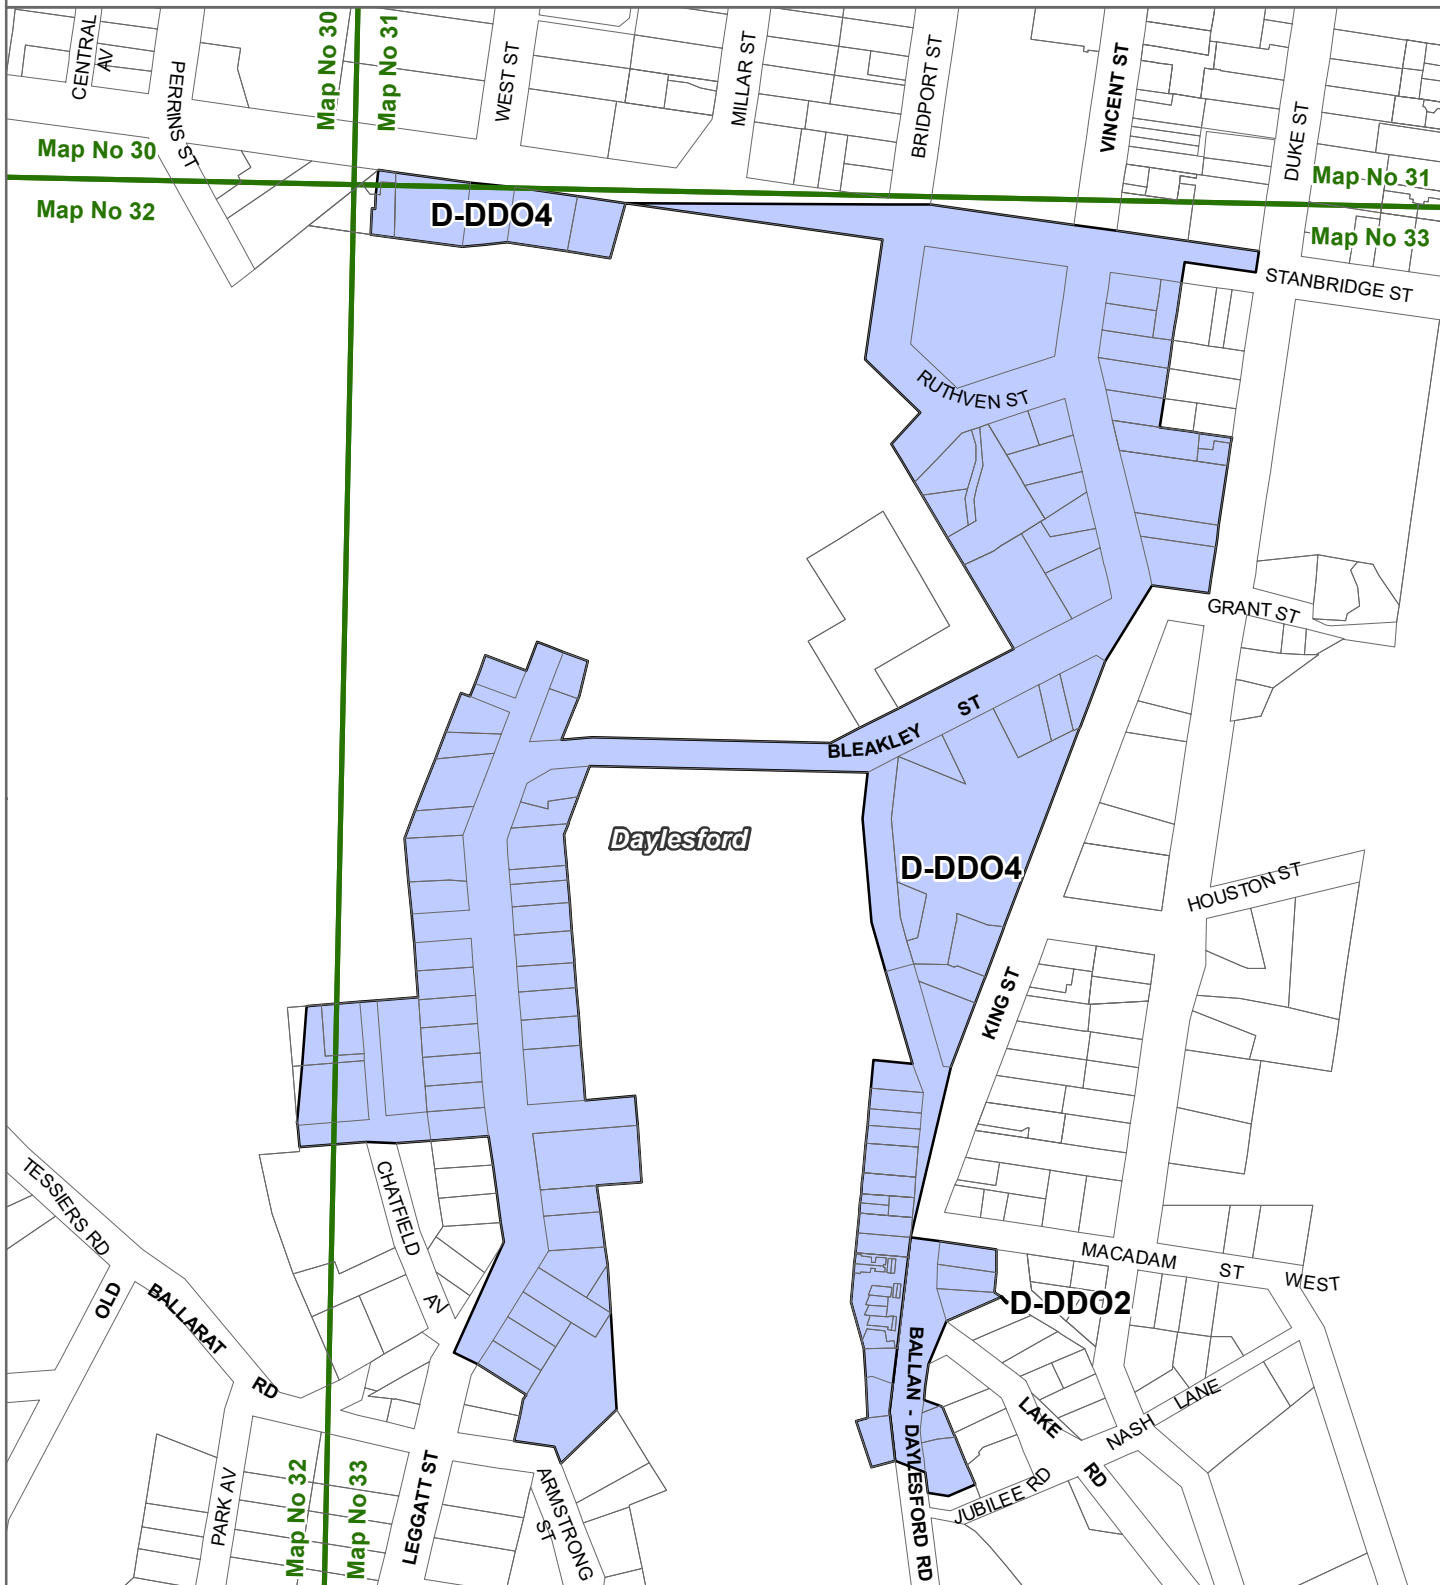

# HEPBURN PLANNING SCHEME - LOCAL PROVISION AMENDMENT C80hepb

**LEGEND**

- D-DDO - Area to be deleted from a Design and Development Overlay
- Local Government Area

Part of Planning Scheme Maps 31DDO, 32DDO & 33DDO