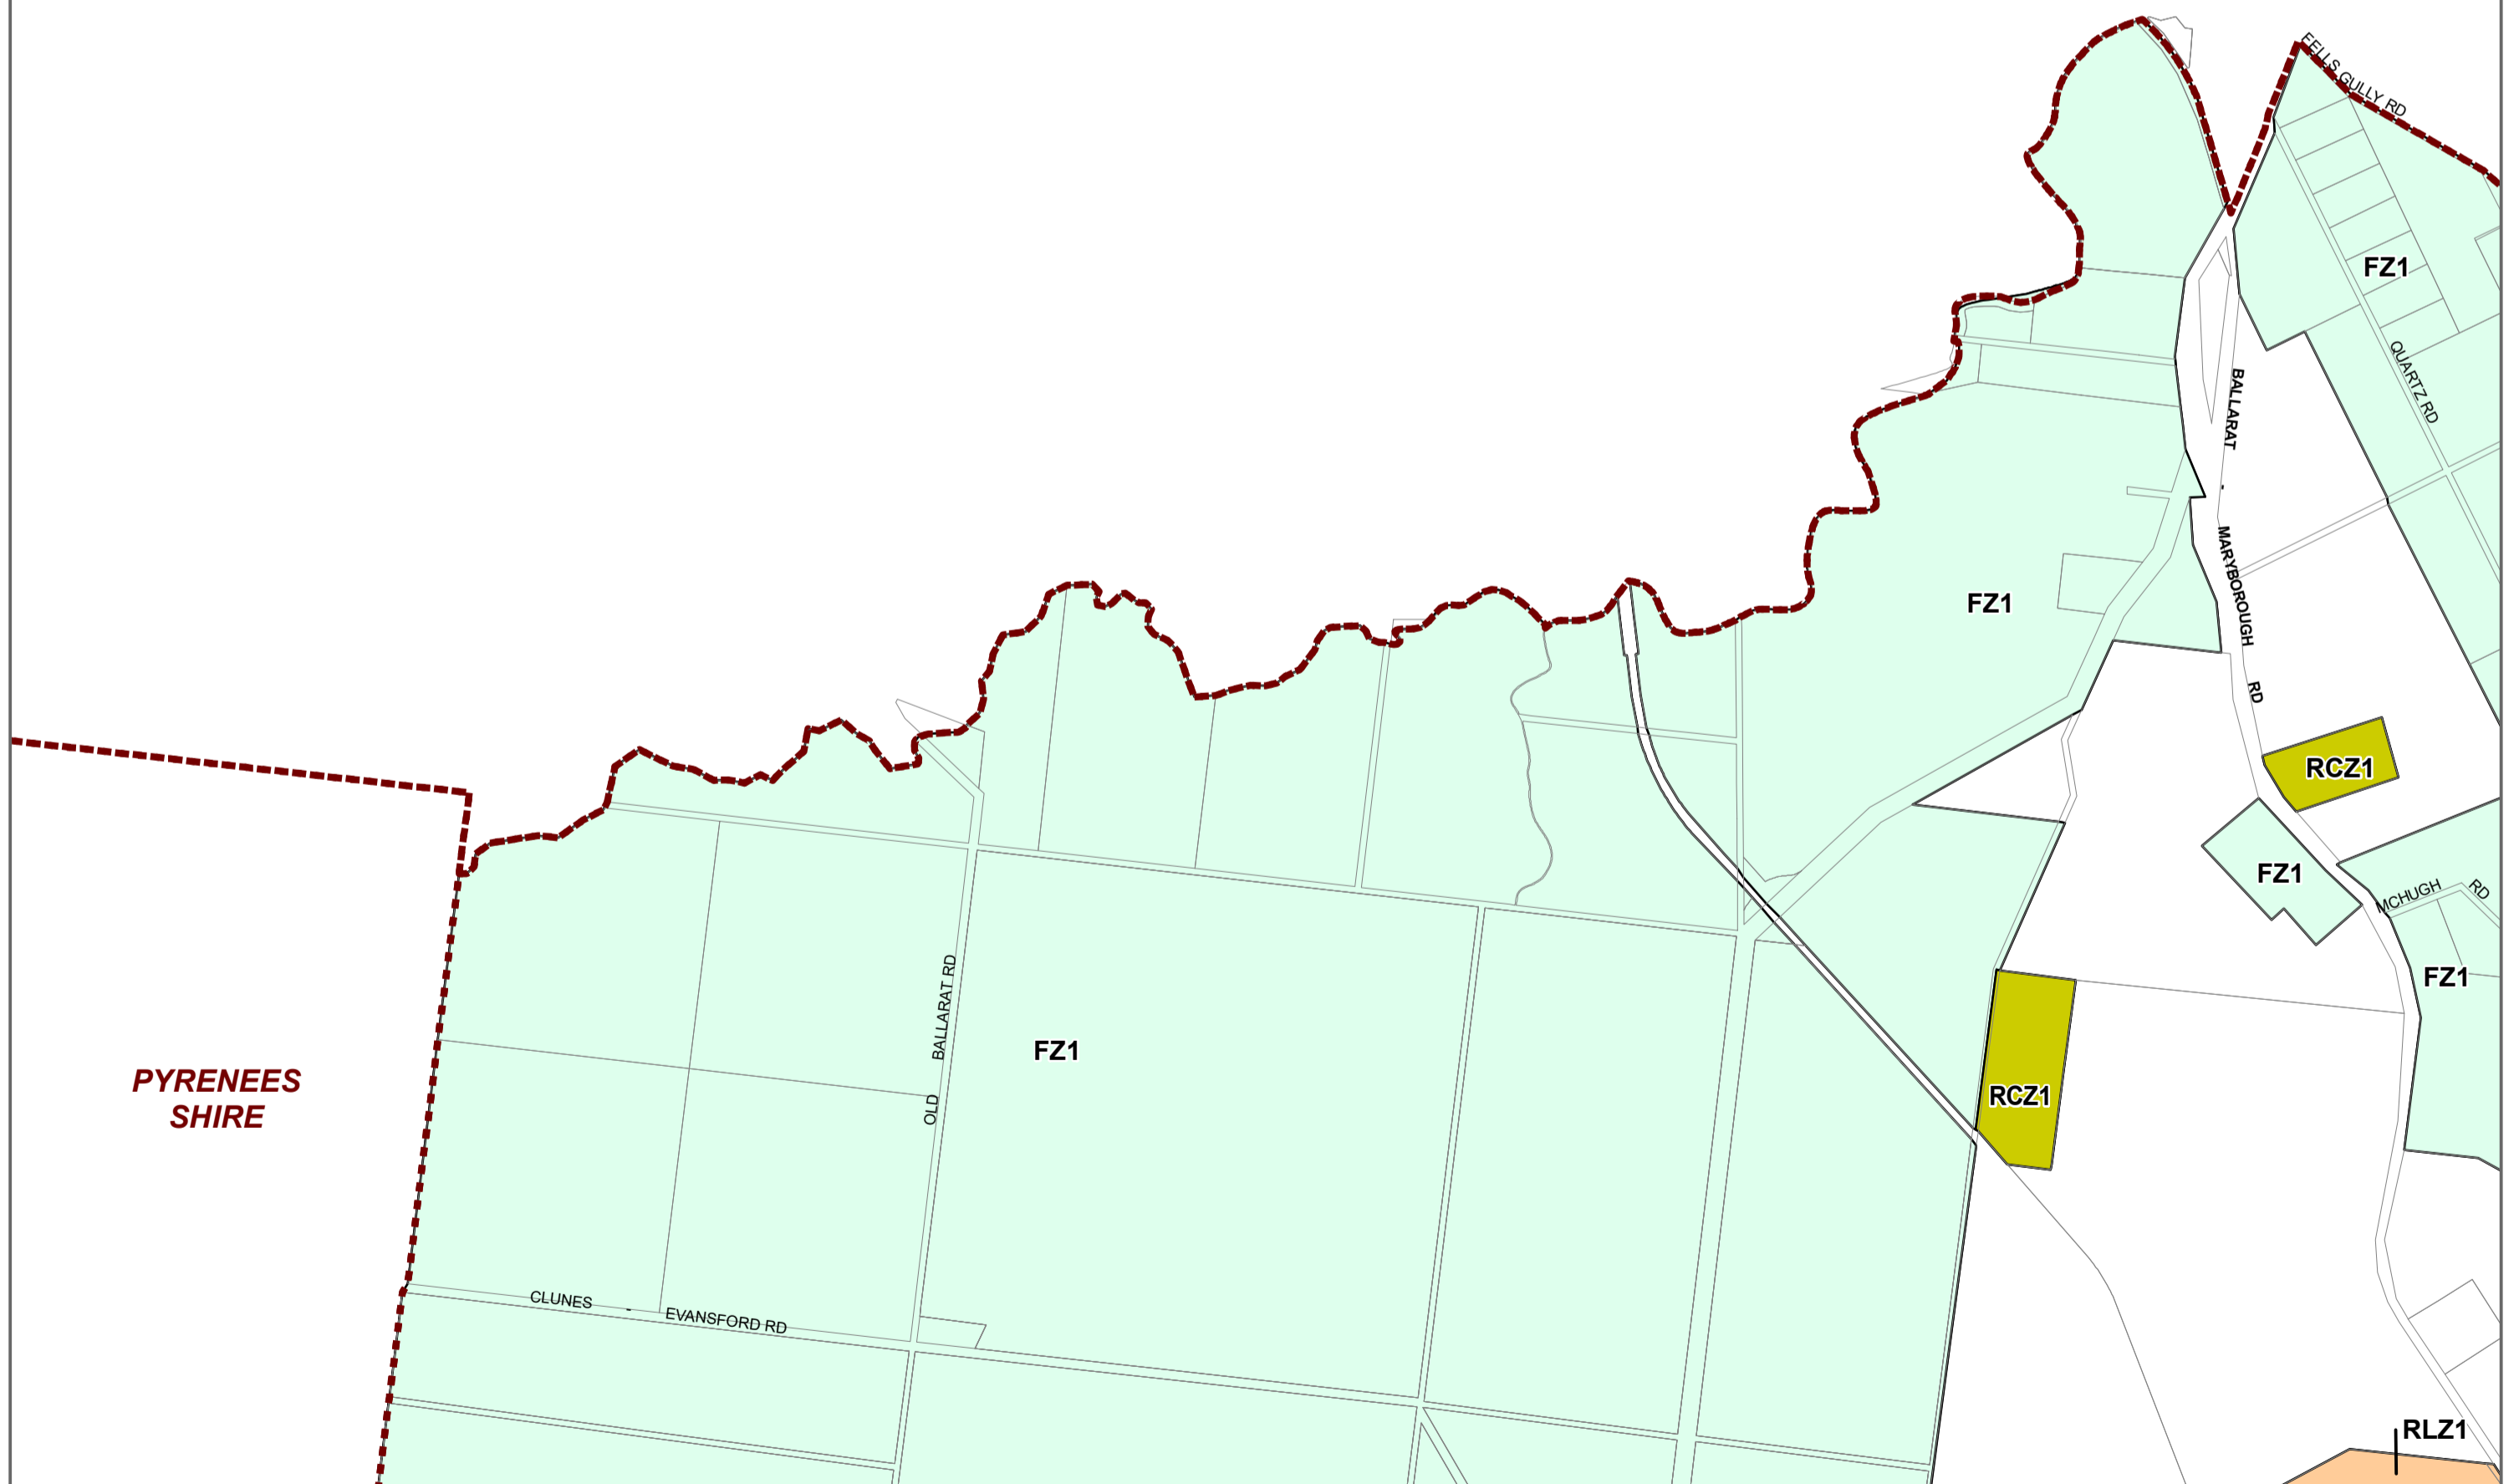

**CENTRAL
 GOLDFIELDS
 SHIRE**

**PYRENEES
 SHIRE**

- LEGEND**
- FZ - Farming Zone
 - RCZ - Rural Conservation Zone
 - RLZ - Rural Living Zone

Municipal Boundary

Disclaimer
 This publication may be of assistance to you but the State of Victoria and its employees do not guarantee that the publication is without flaw of any kind or is wholly appropriate for your particular purposes and therefore disclaims all liability for any error, loss or other consequence which may arise from you relying on any information in this publication.

© The State of Victoria Department of Environment, Land, Water and Planning 2020

Planning Group
 Printed: 26/05/2020
 Amendment Version: 1

Environment,
 Land, Water
 and Planning

INDEX TO ADJOINING SCHEME MAPS