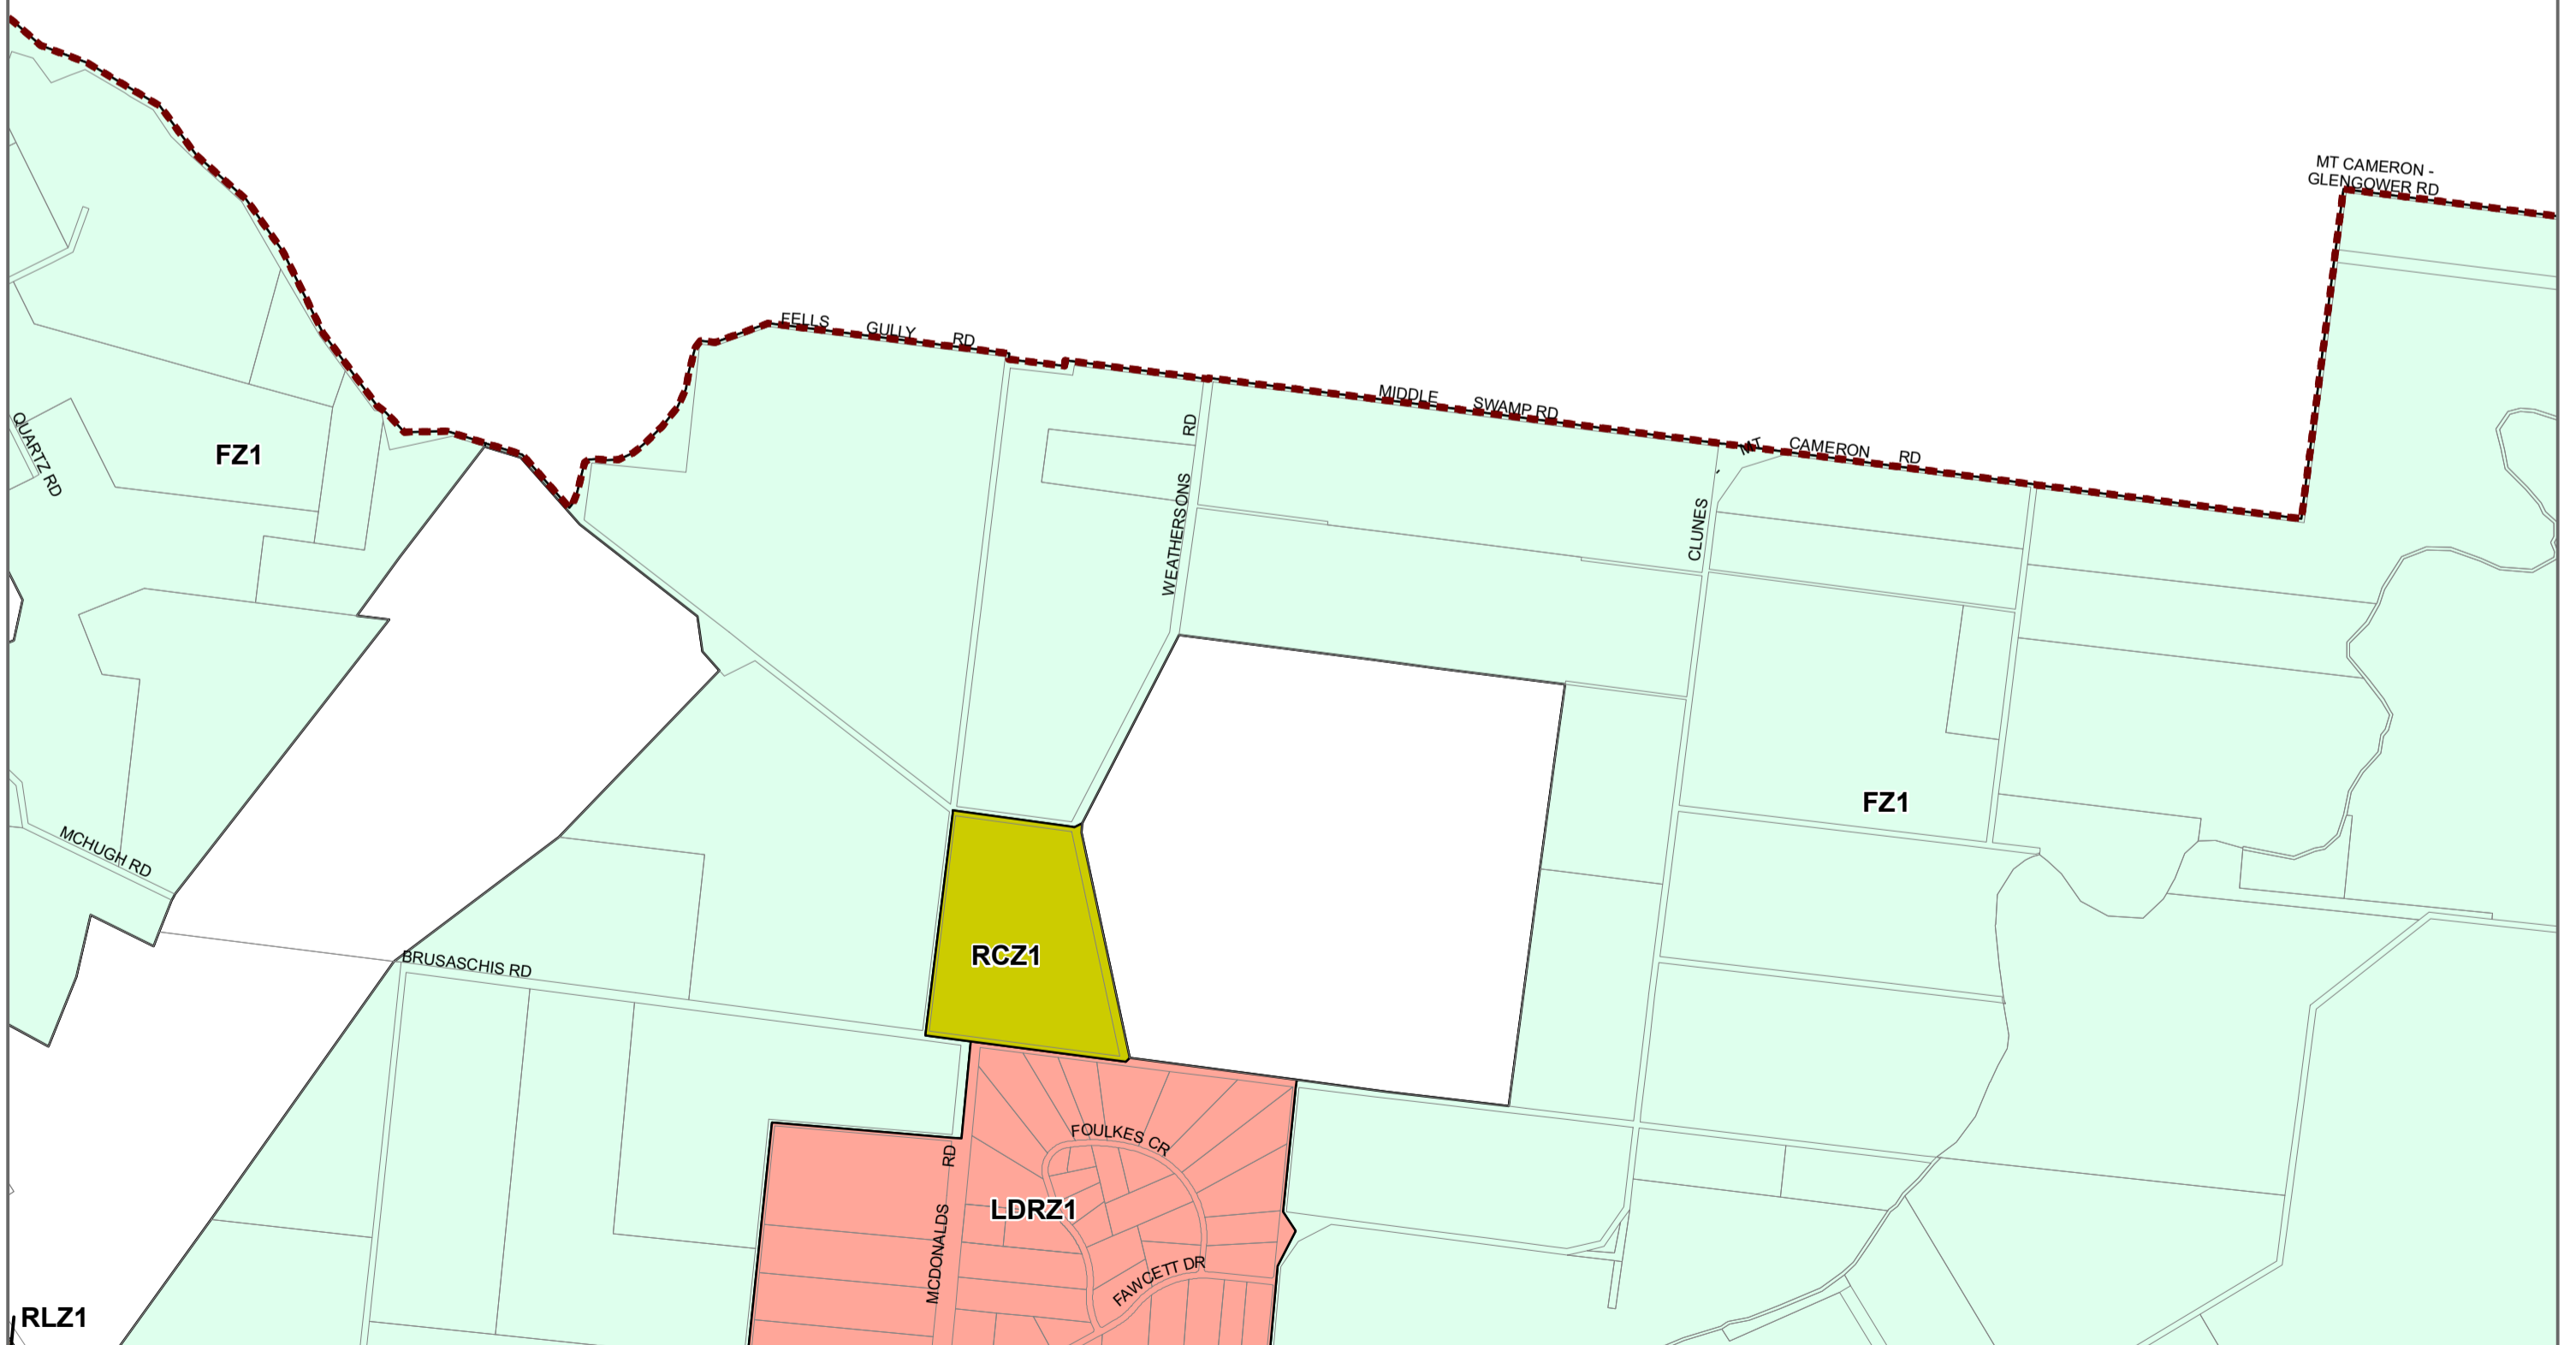

**CENTRAL
 GOLDFIELDS
 SHIRE**

- LEGEND**
- FZ - Farming Zone
 - LDRZ - Low Density Residential Zone
 - RCZ - Rural Conservation Zone
 - RLZ - Rural Living Zone

Municipal Boundary

Disclaimer
 This publication may be of assistance to you but the State of Victoria and its employees do not guarantee that the publication is without flaw of any kind or is wholly appropriate for your particular purposes and therefore disclaims all liability for any error, loss or other consequence which may arise from you relying on any information in this publication.

© The State of Victoria Department of Environment, Land, Water and Planning 2020

Planning Group
 Printed: 26/05/2020
 Amendment Version: 1

Environment,
 Land, Water
 and Planning

INDEX TO ADJOINING SCHEME MAPS