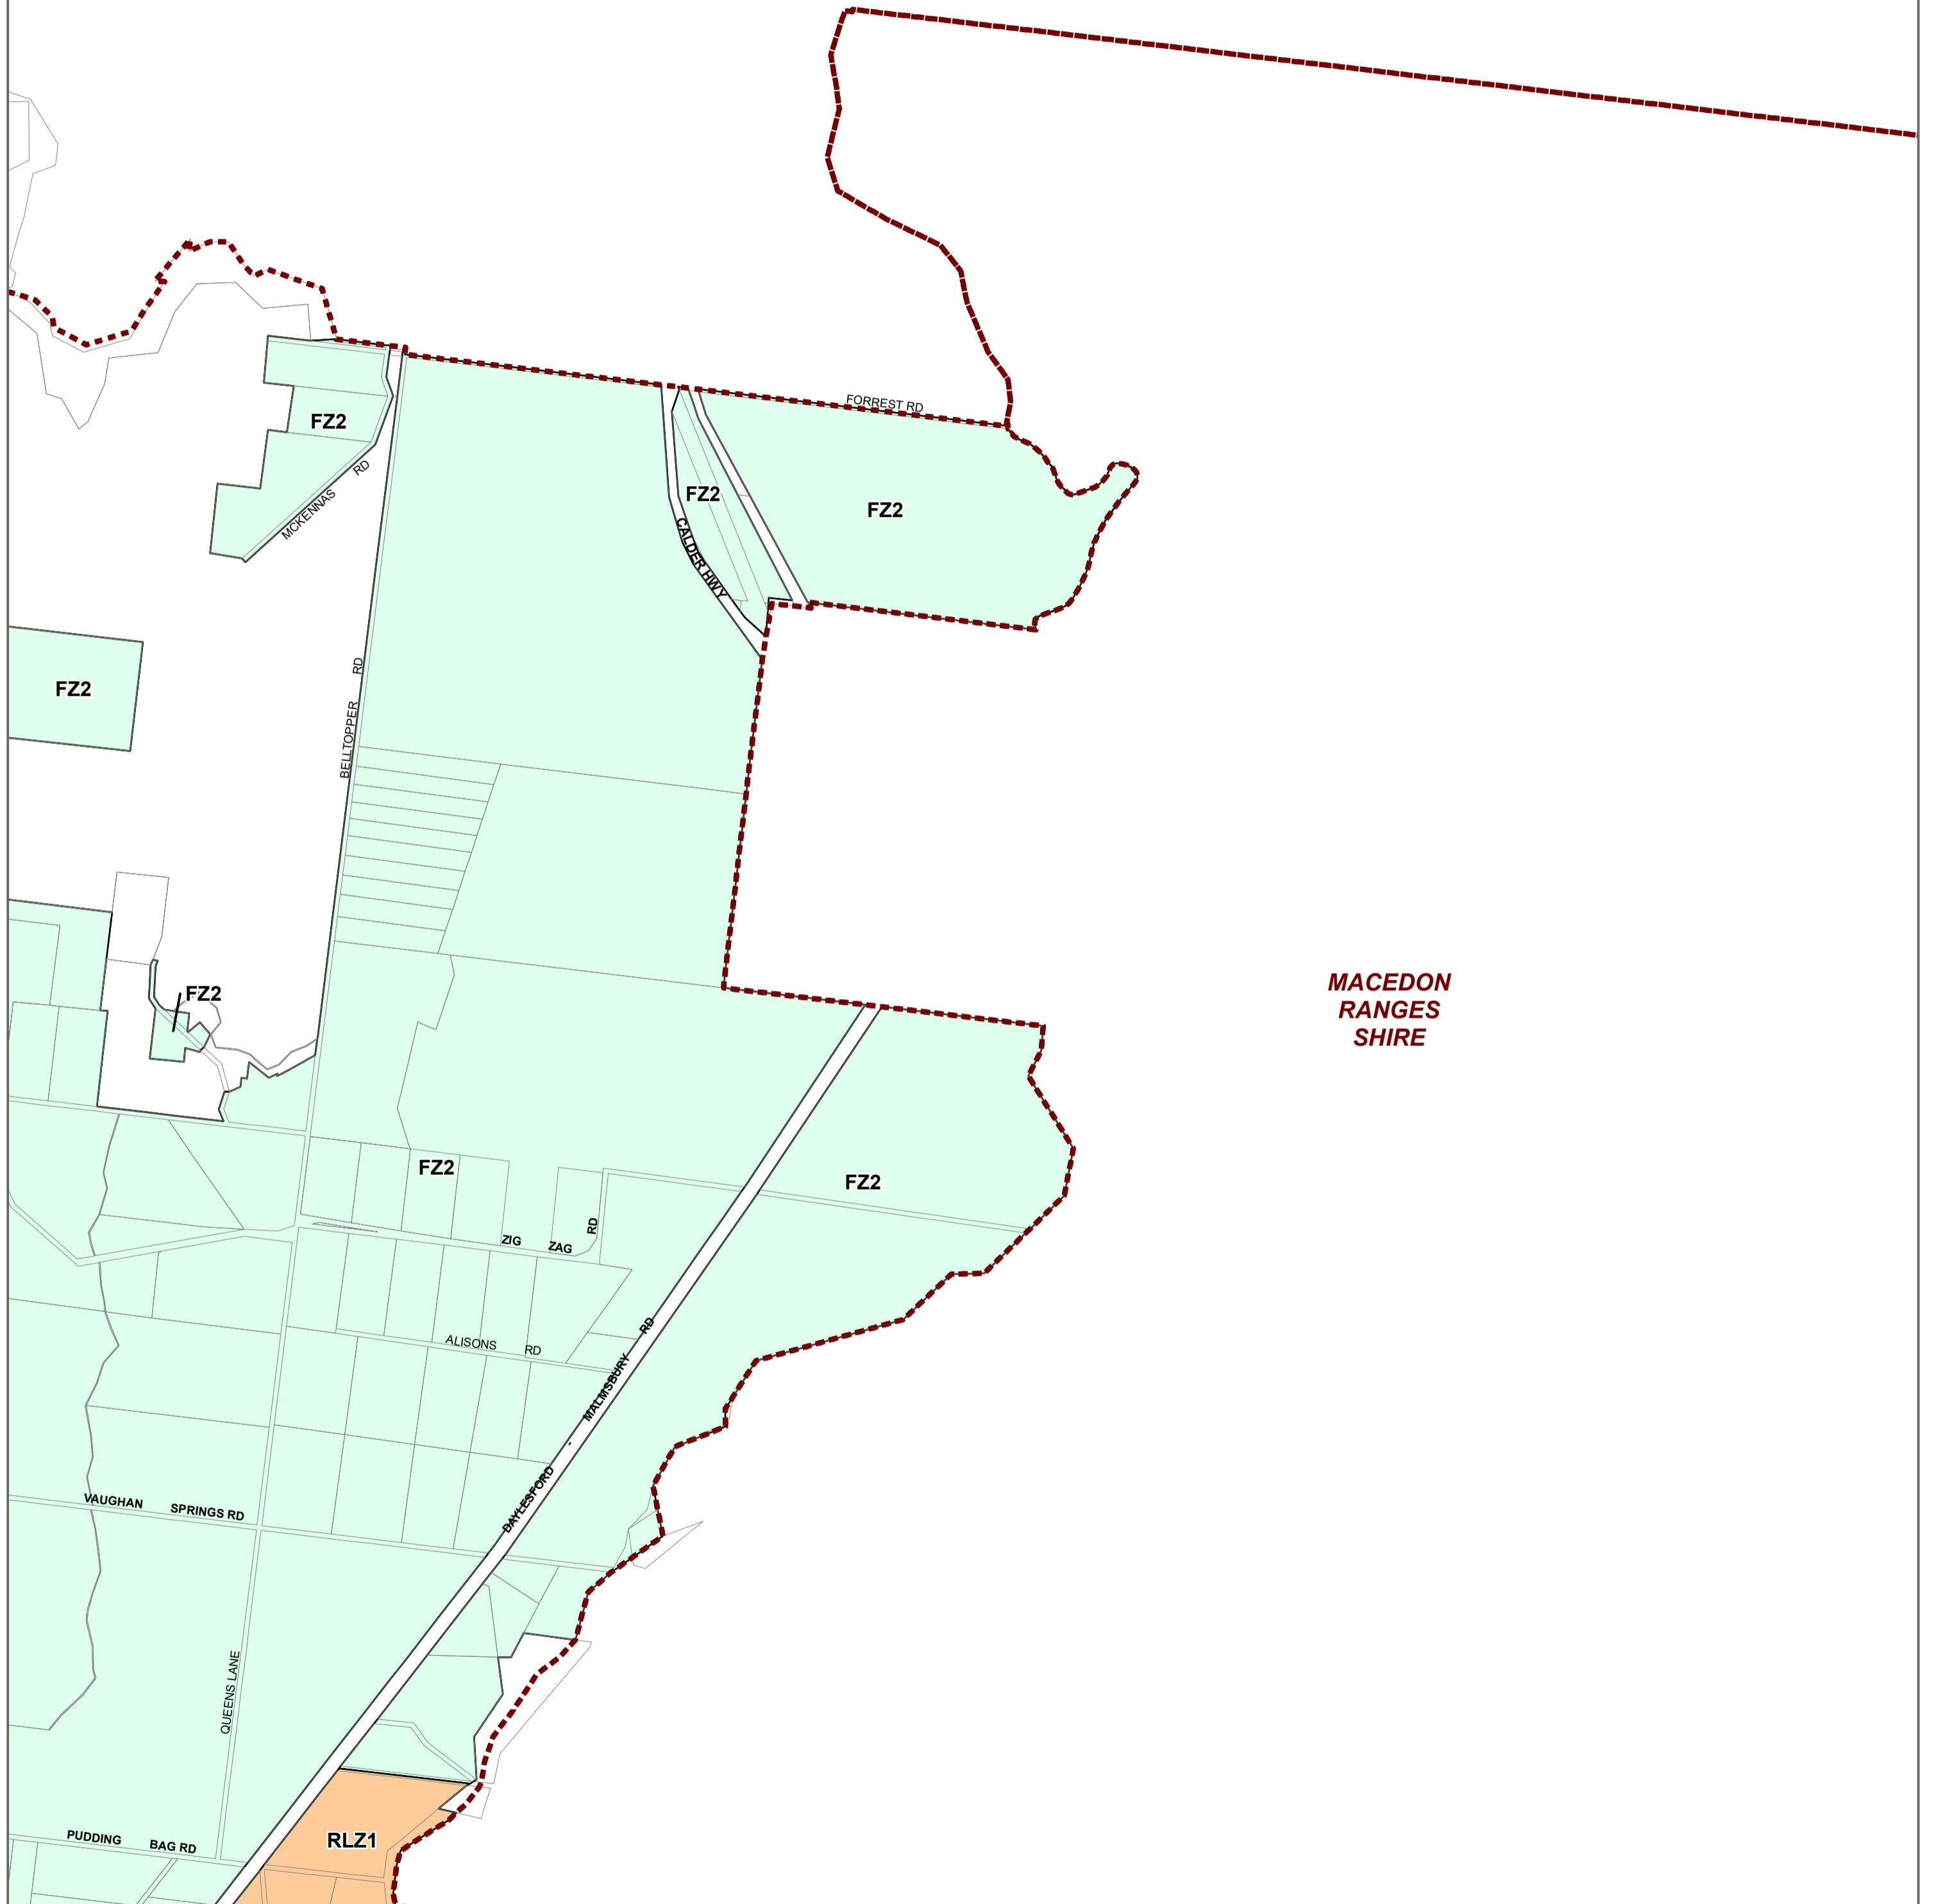

**MOUNT
 ALEXANDER
 SHIRE**

**MACEDON
 RANGES
 SHIRE**

LEGEND
 FZ - Farming Zone
 RLZ - Rural Living Zone

Municipal Boundary

Disclaimer
 This publication may be of assistance to you but the State of Victoria and its employees do not guarantee that the publication is without flaw of any kind or is wholly appropriate for your particular purposes and therefore disclaims all liability for any error, loss or other consequence which may arise from you relying on any information in this publication.

© The State of Victoria Department of Environment, Land, Water and Planning 2020

Australian Map Grid Zone 55

Planning Group
 Printed: 26/05/2020
 Amendment Version: 1

Environment,
 Land, Water
 and Planning

INDEX TO ADJOINING SCHEME MAPS