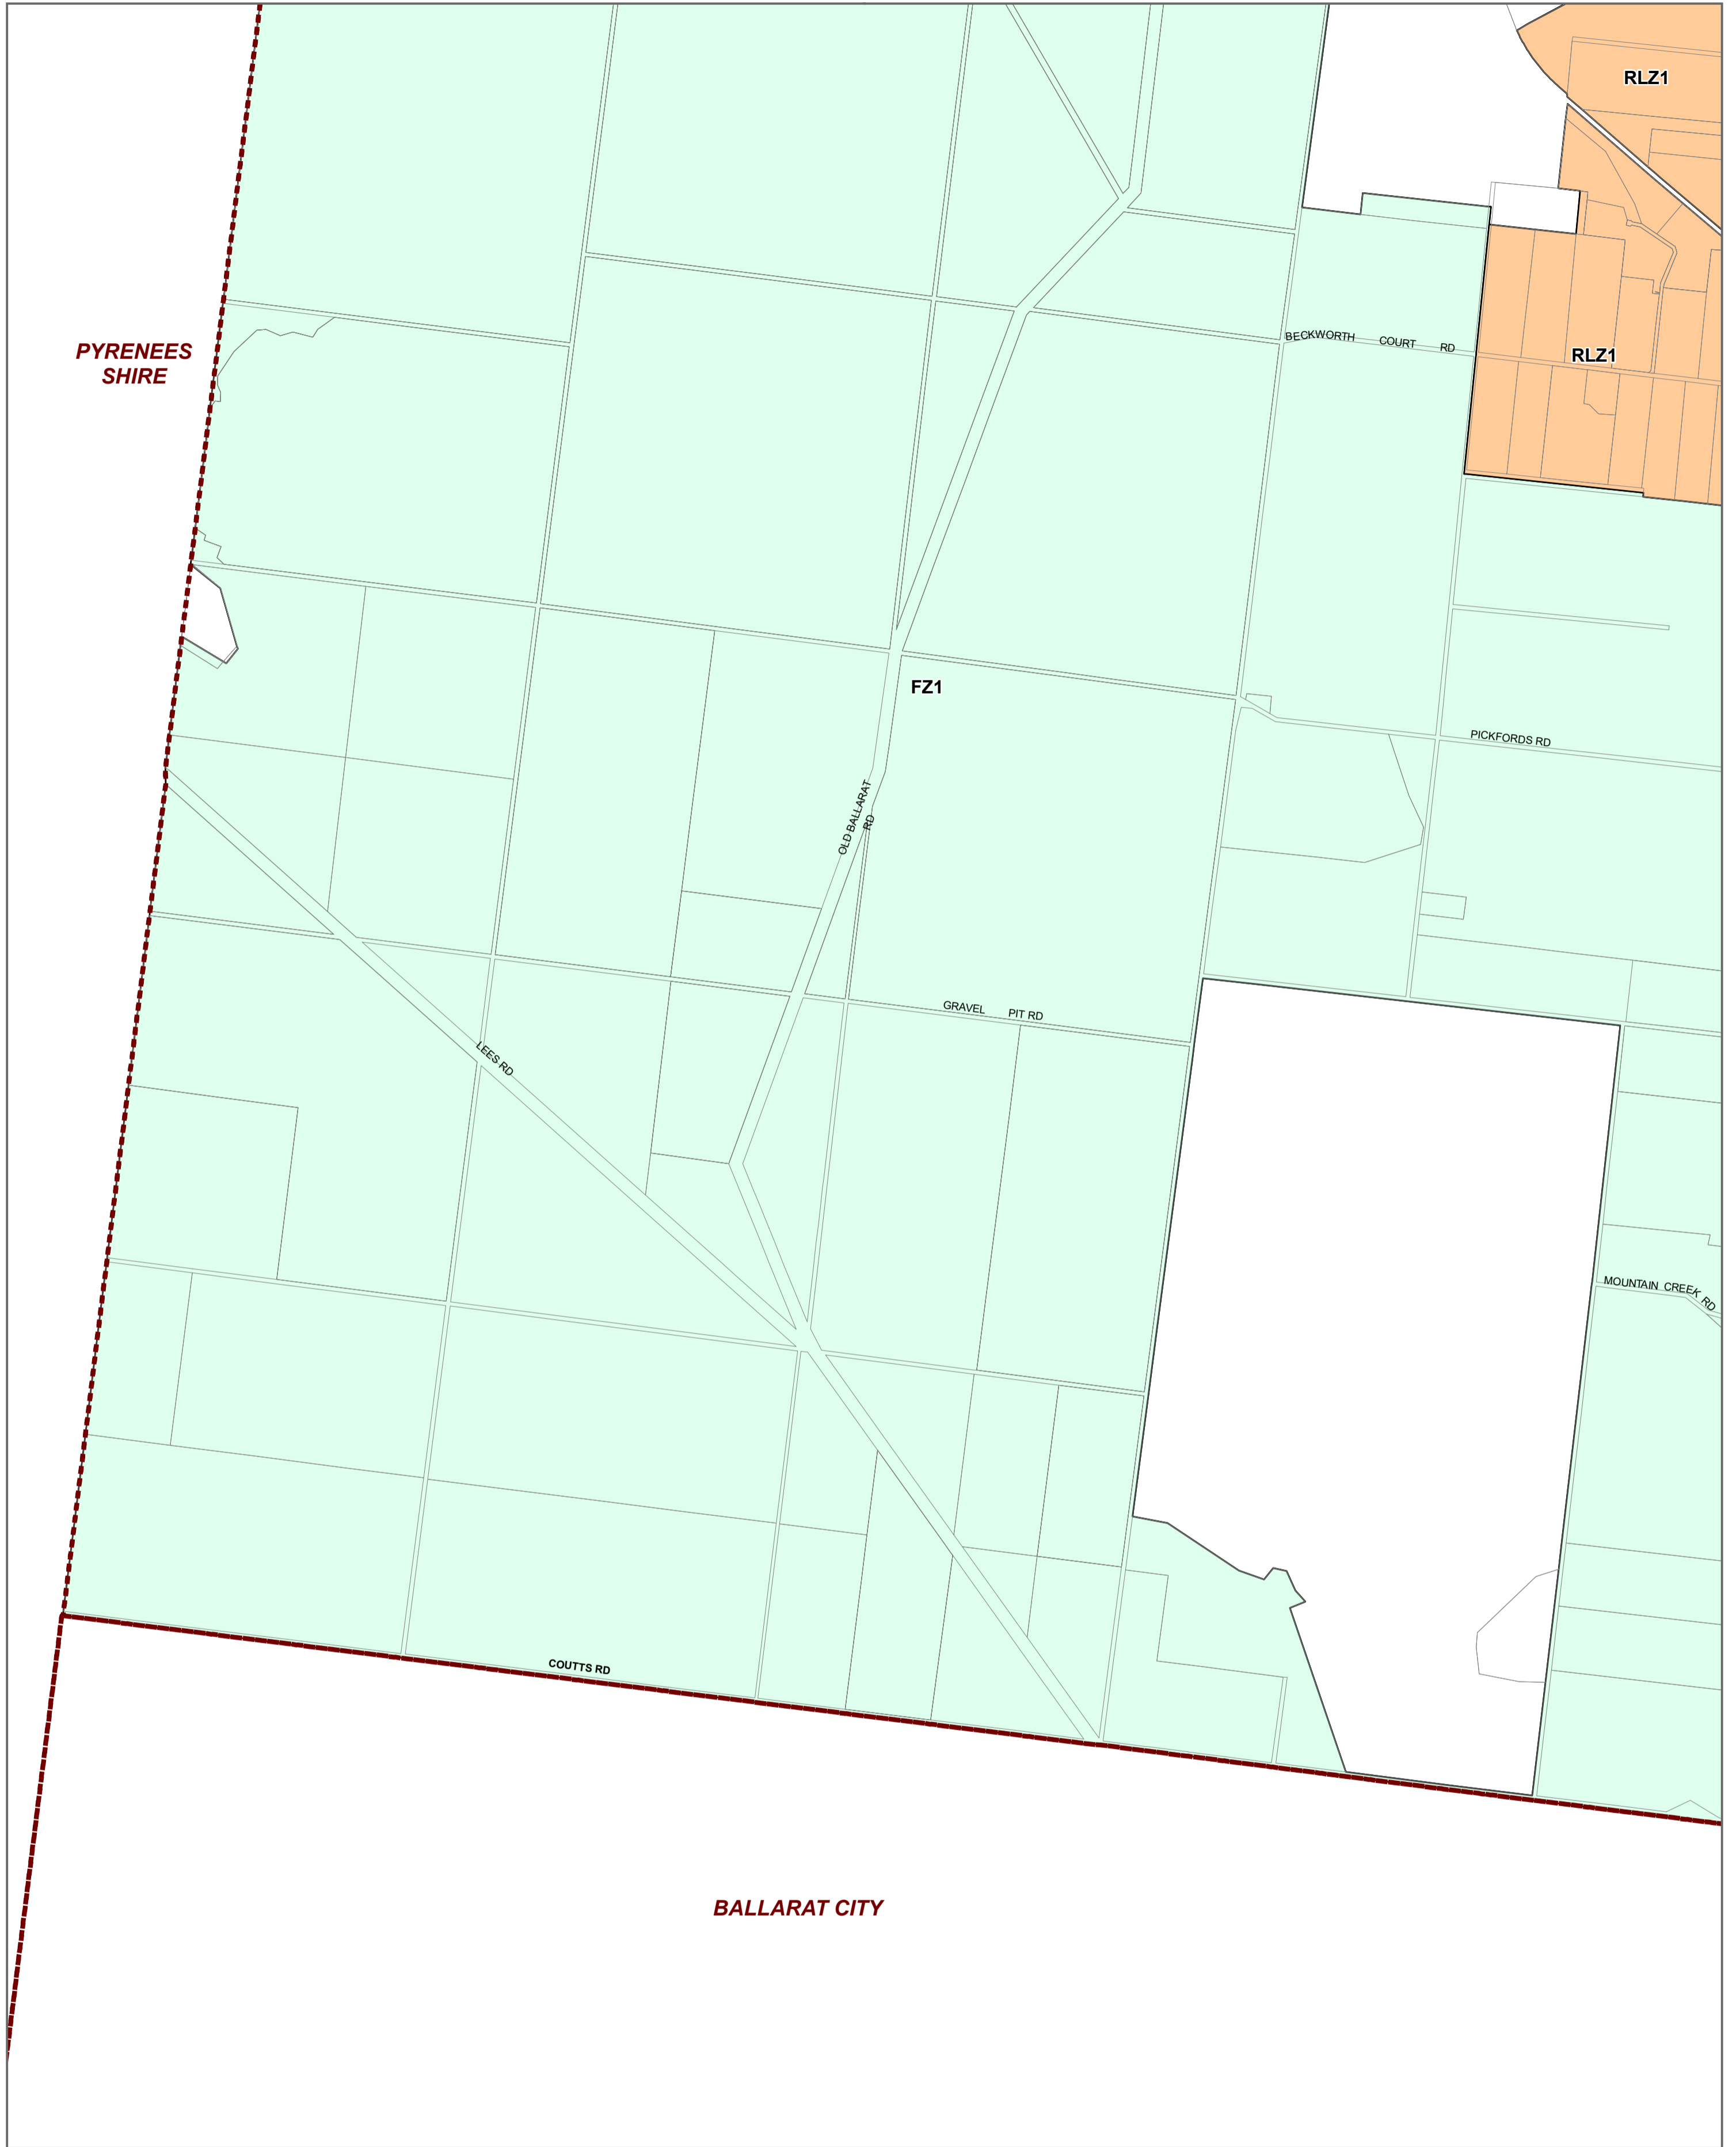

HEPBURN PLANNING SCHEME - LOCAL PROVISION AMENDMENT C80hepb

LEGEND
 FZ - Farming Zone
 RLZ - Rural Living Zone

Municipal Boundary

Disclaimer
 This publication may be of assistance to you but the State of Victoria and its employees do not guarantee that the publication is without flaw of any kind or is wholly appropriate for your particular purposes and therefore disclaims all liability for any error, loss or other consequence which may arise from you relying on any information in this publication.
 © The State of Victoria Department of Environment, Land, Water and Planning 2020

Planning Group
 Printed: 26/05/2020
 Amendment Version: 1

INDEX TO ADJOINING SCHEME MAPS