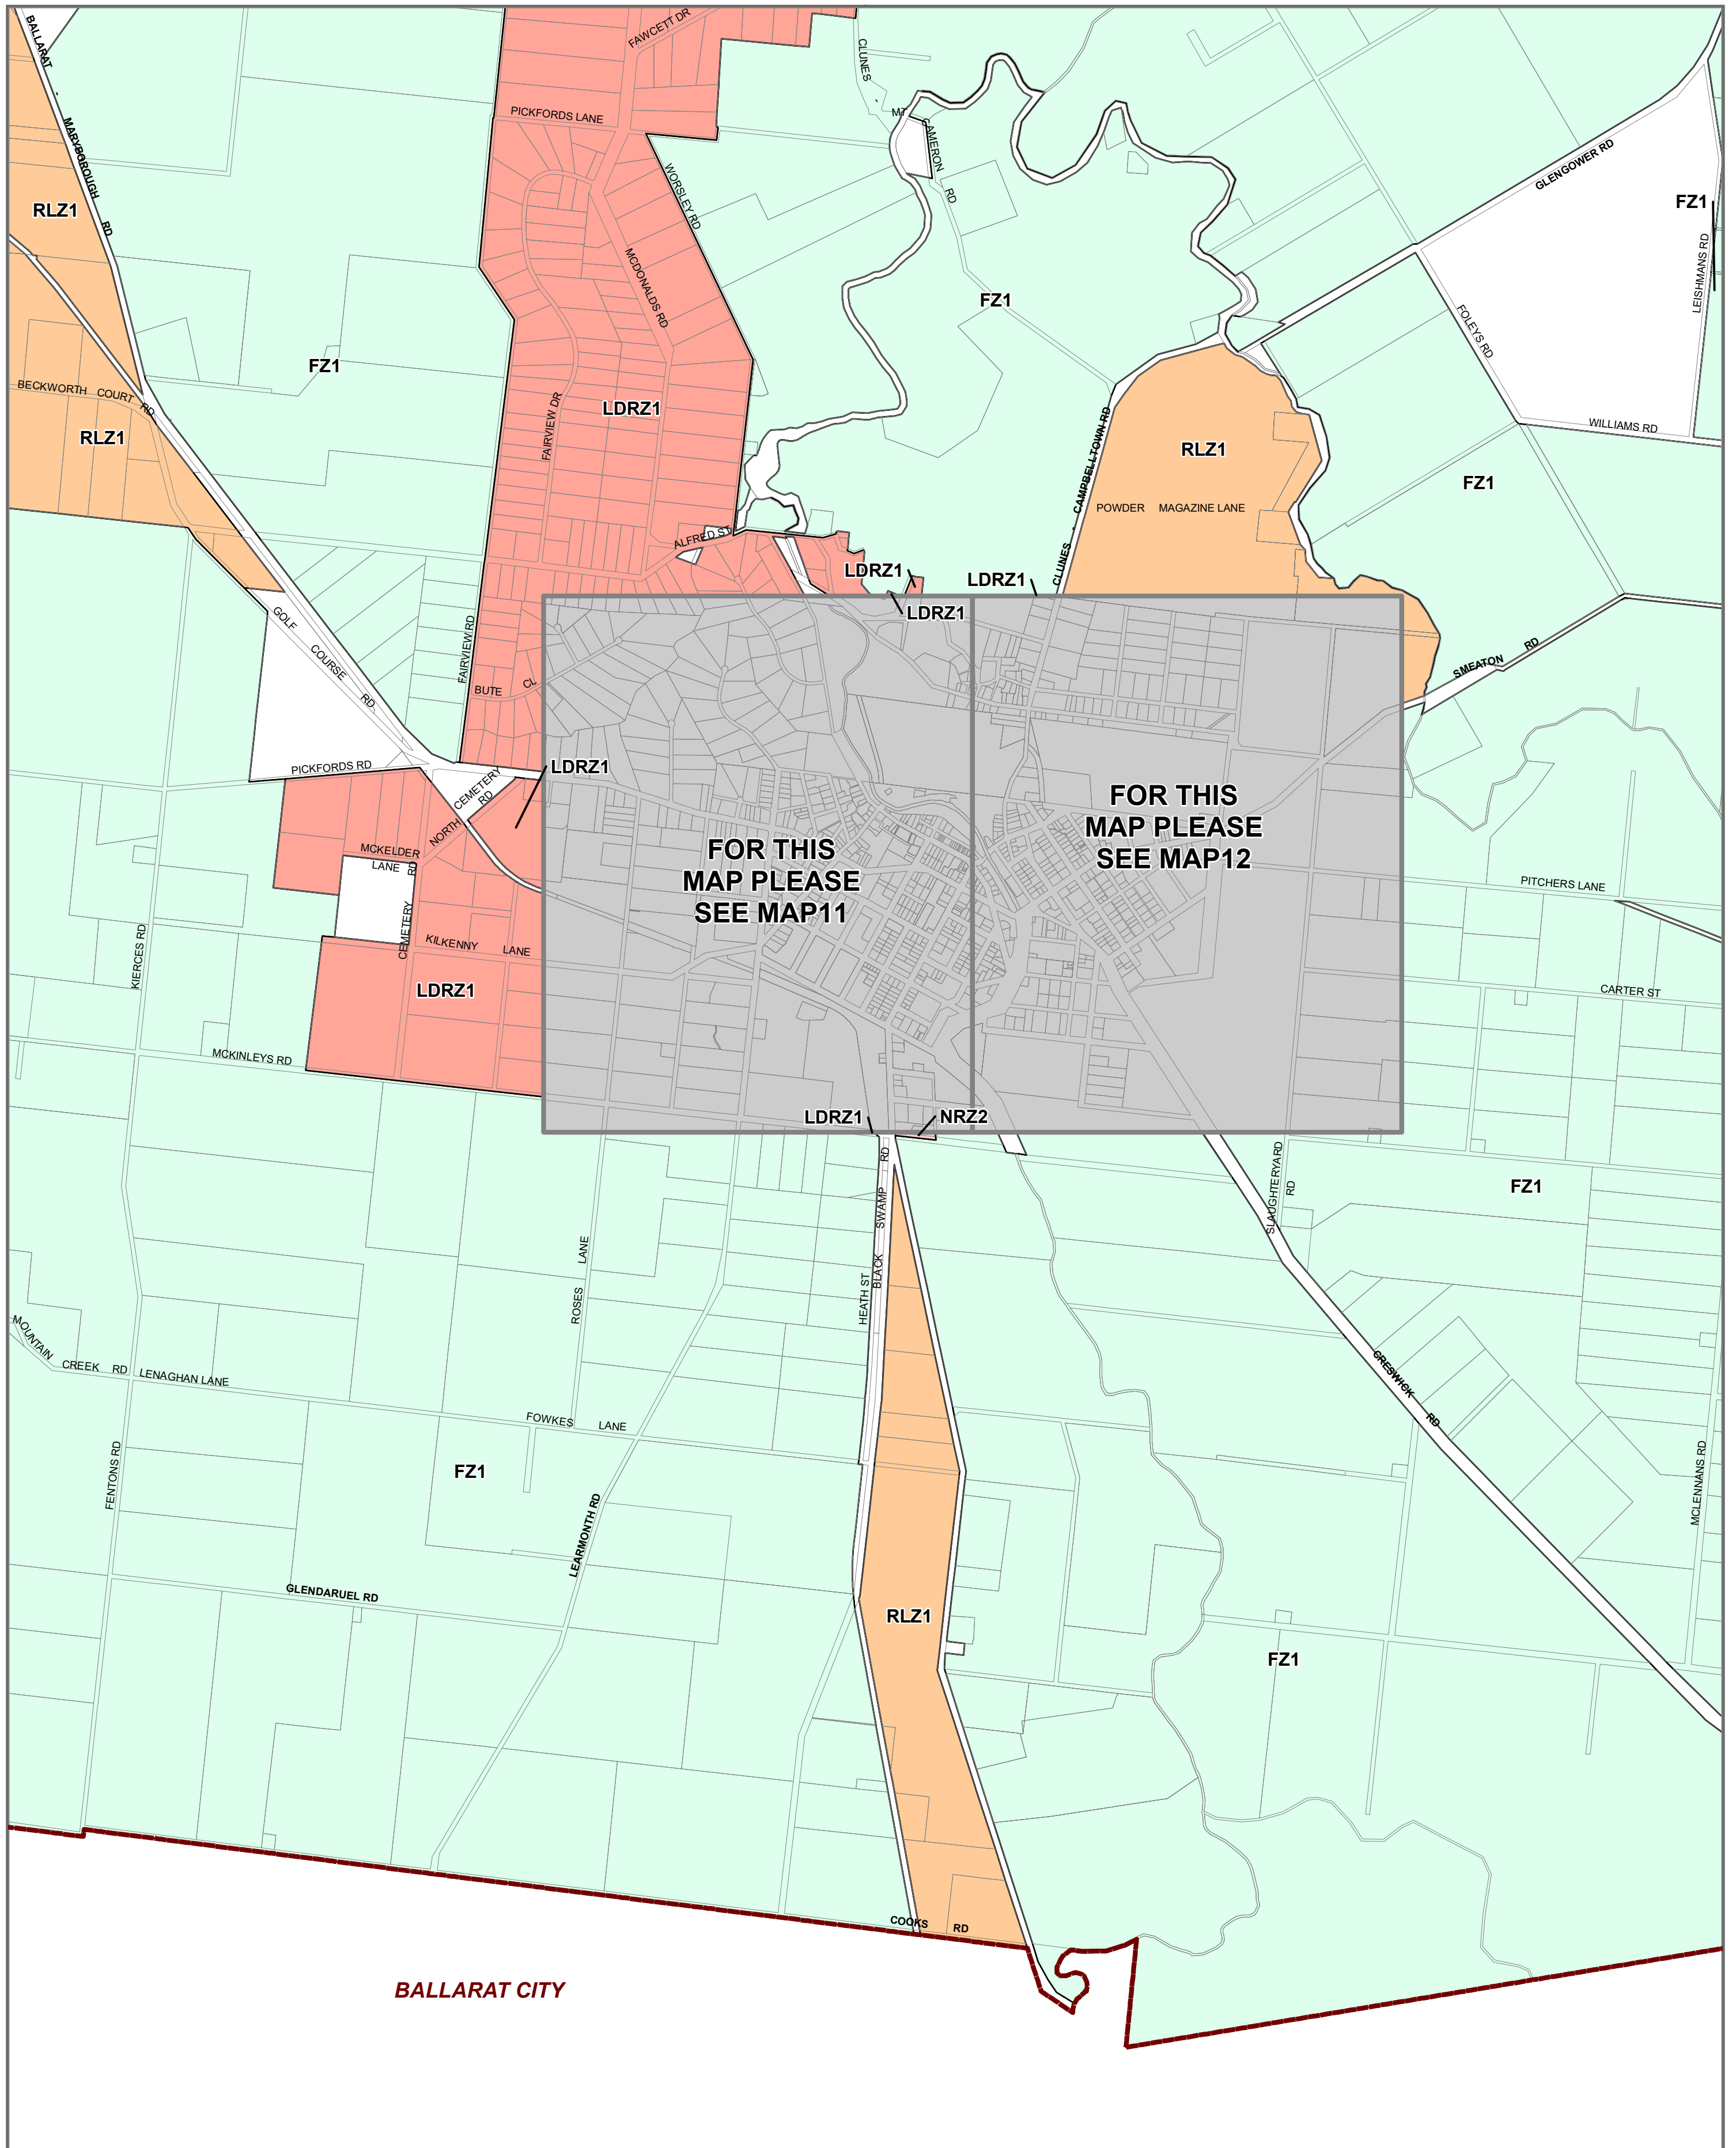

HEPBURN PLANNING SCHEME - LOCAL PROVISION AMENDMENT C80hepb

FOR THIS
MAP PLEASE
SEE MAP11

FOR THIS
MAP PLEASE
SEE MAP12

BALLARAT CITY

- LEGEND**
- FZ - Farming Zone
 - LDRZ - Low Density Residential Zone
 - NRZ - Neighbourhood Residential Zone
 - RLZ - Rural Living Zone

Municipal Boundary

Disclaimer
This publication may be of assistance to you but the State of Victoria and its employees do not guarantee that the publication is without flaw of any kind or is wholly appropriate for your particular purposes and therefore disclaims all liability for any error, loss or other consequence which may arise from you relying on any information in this publication.

© The State of Victoria Department of Environment, Land, Water and Planning 2020

Australian Map Grid Zone 55

Planning Group
Printed: 26/05/2020
Amendment Version: 1

Environment,
Land, Water
and Planning

INDEX TO ADJOINING SCHEME MAPS