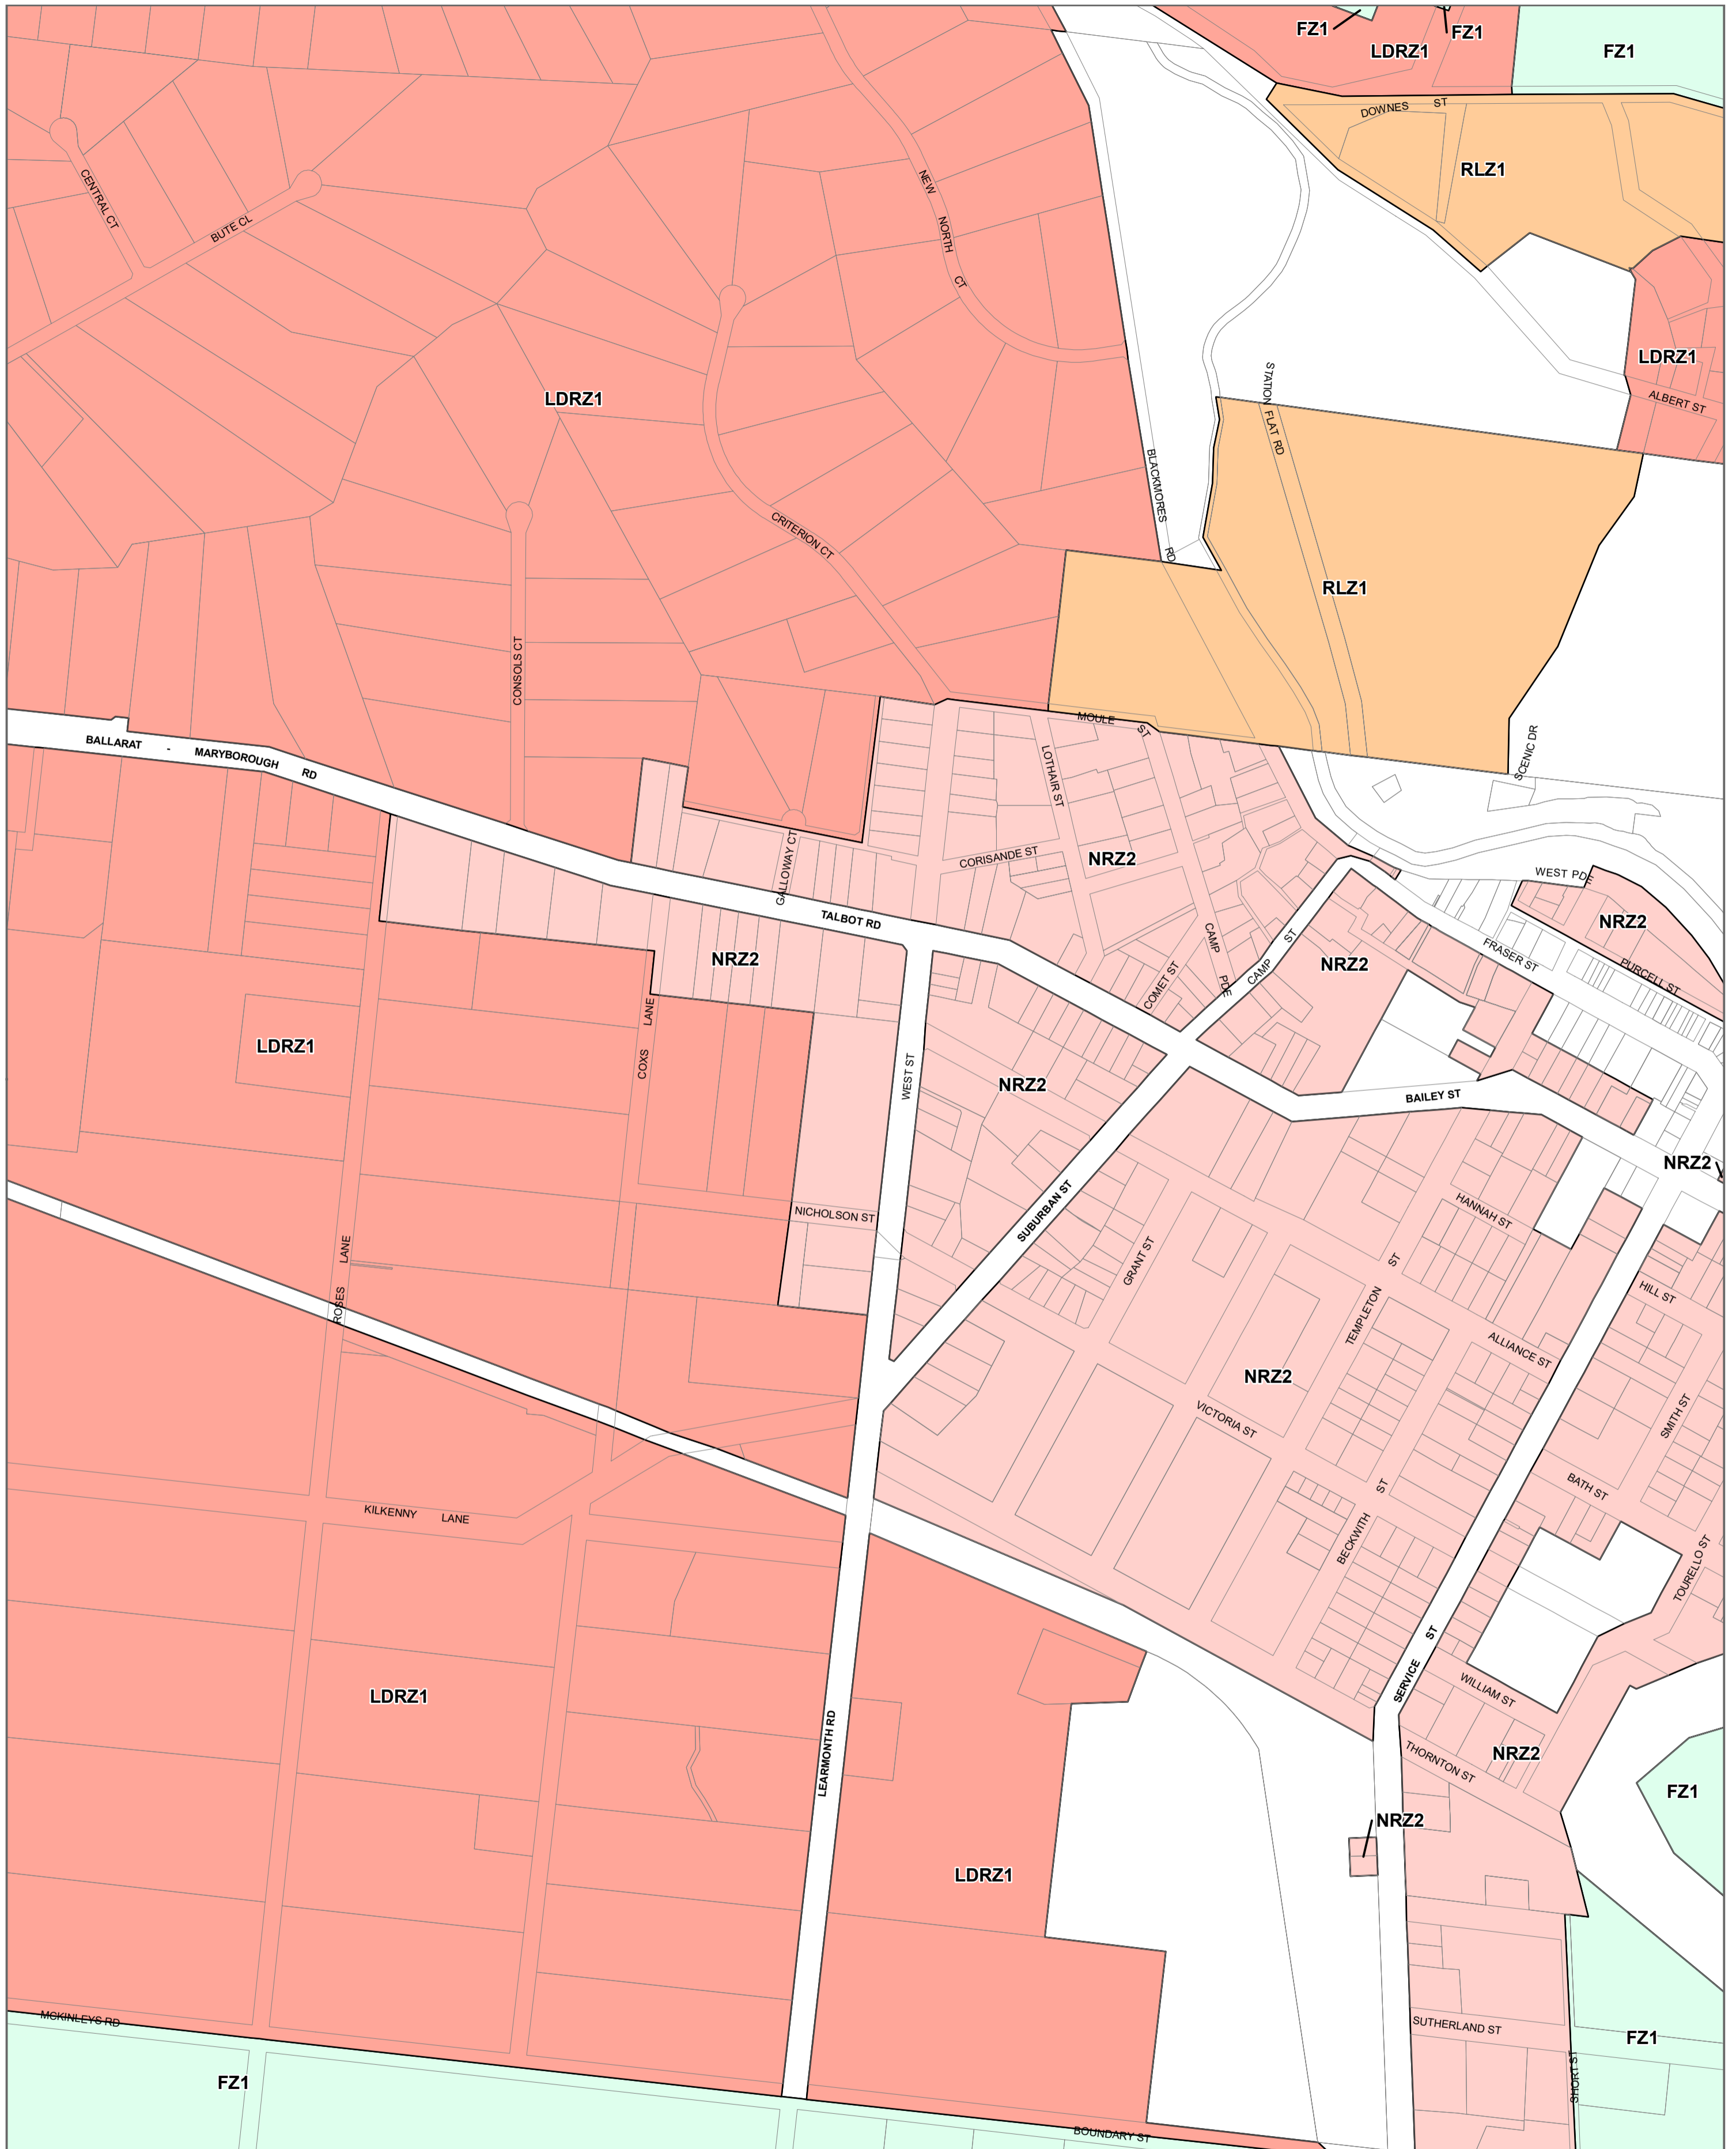

# HEPBURN PLANNING SCHEME - LOCAL PROVISION AMENDMENT C80hepb

- LEGEND**
- FZ - Farming Zone
  - LDRZ - Low Density Residential Zone
  - NRZ - Neighbourhood Residential Zone
  - RLZ - Rural Living Zone

Municipal Boundary

**Disclaimer**  
This publication may be of assistance to you but the State of Victoria and its employees do not guarantee that the publication is without flaw of any kind or is wholly appropriate for your particular purposes and therefore disclaims all liability for any error, loss or other consequence which may arise from you relying on any information in this publication.

© The State of Victoria Department of Environment, Land, Water and Planning 2020

Planning Group  
Printed: 26/05/2020  
Amendment Version: 1

Environment,  
Land, Water  
and Planning

INDEX TO ADJOINING SCHEME MAPS