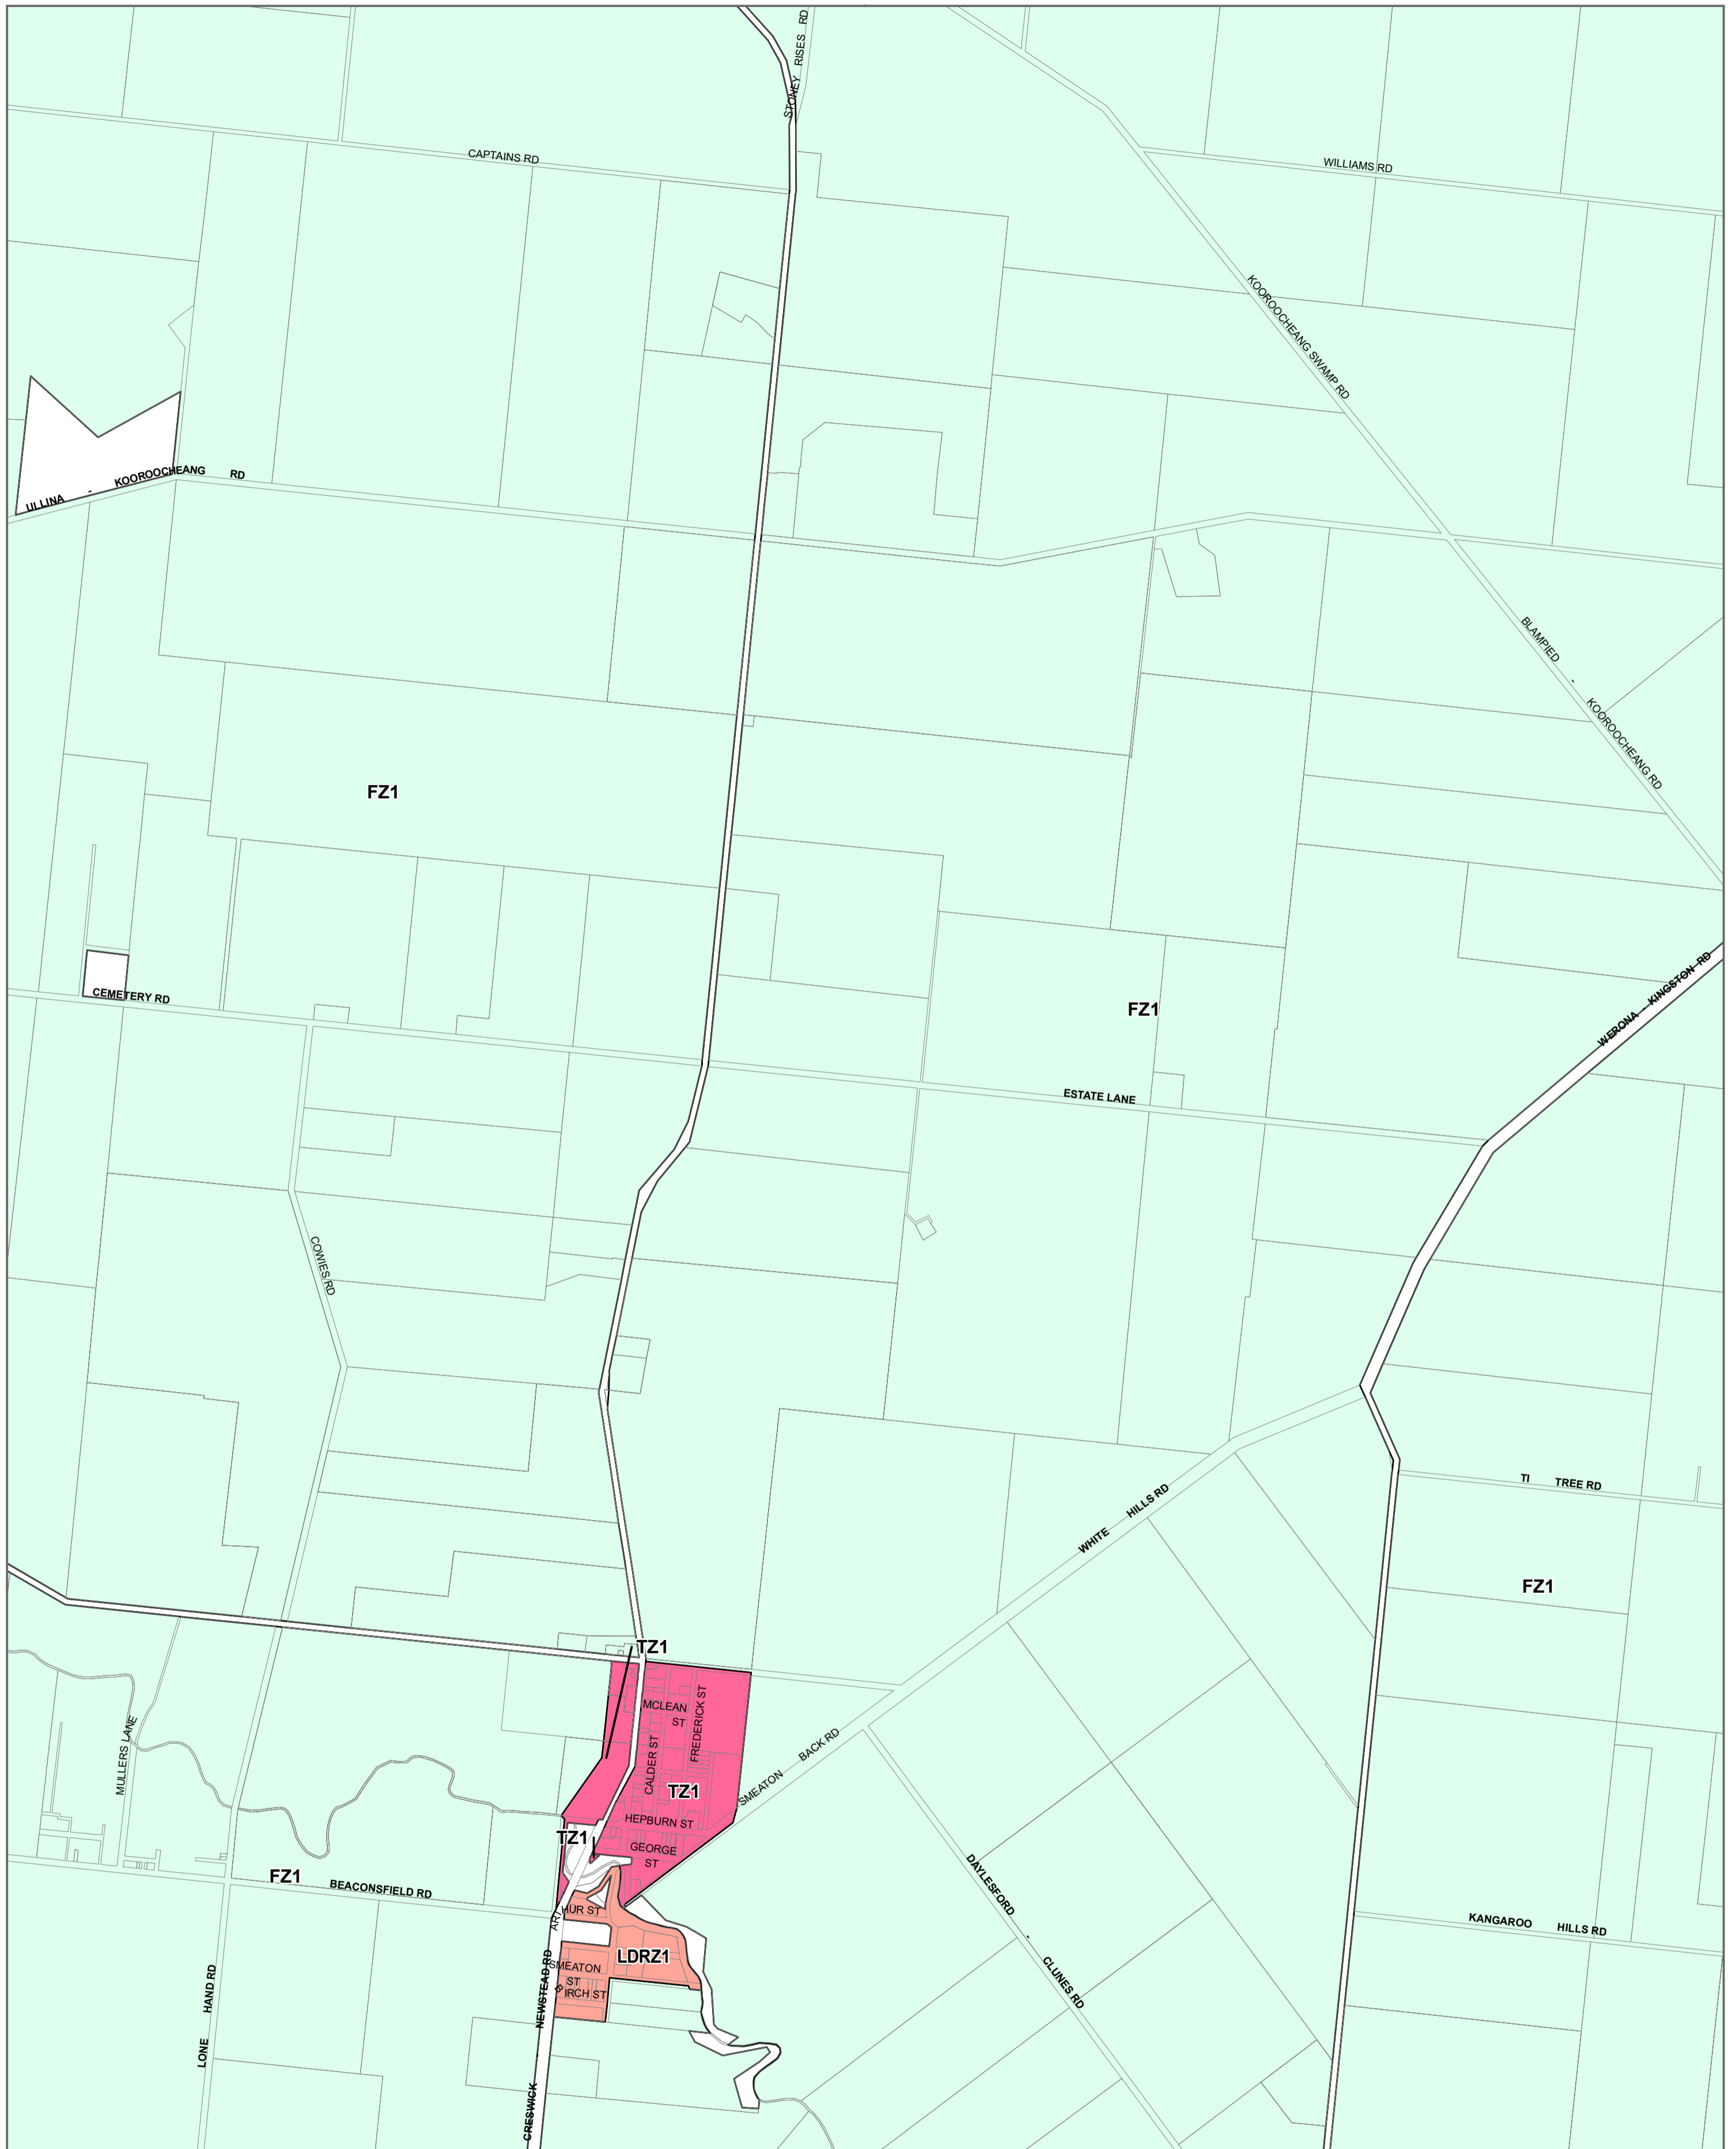

HEPBURN PLANNING SCHEME - LOCAL PROVISION AMENDMENT C80hepb

LEGEND
 FZ - Farming Zone
 LDRZ - Low Density Residential Zone

Municipal Boundary

Disclaimer
 This publication may be of assistance to you but the State of Victoria and its employees do not guarantee that the publication is without flaw of any kind or is wholly appropriate for your particular purposes and therefore disclaims all liability for any error, loss or other consequence which may arise from you relying on any information in this publication.

© The State of Victoria Department of Environment, Land, Water and Planning 2020

Australian Map Grid Zone 55

Planning Group
 Printed: 26/05/2020
 Amendment Version: 1

Environment,
 Land, Water
 and Planning

INDEX TO ADJOINING SCHEME MAPS