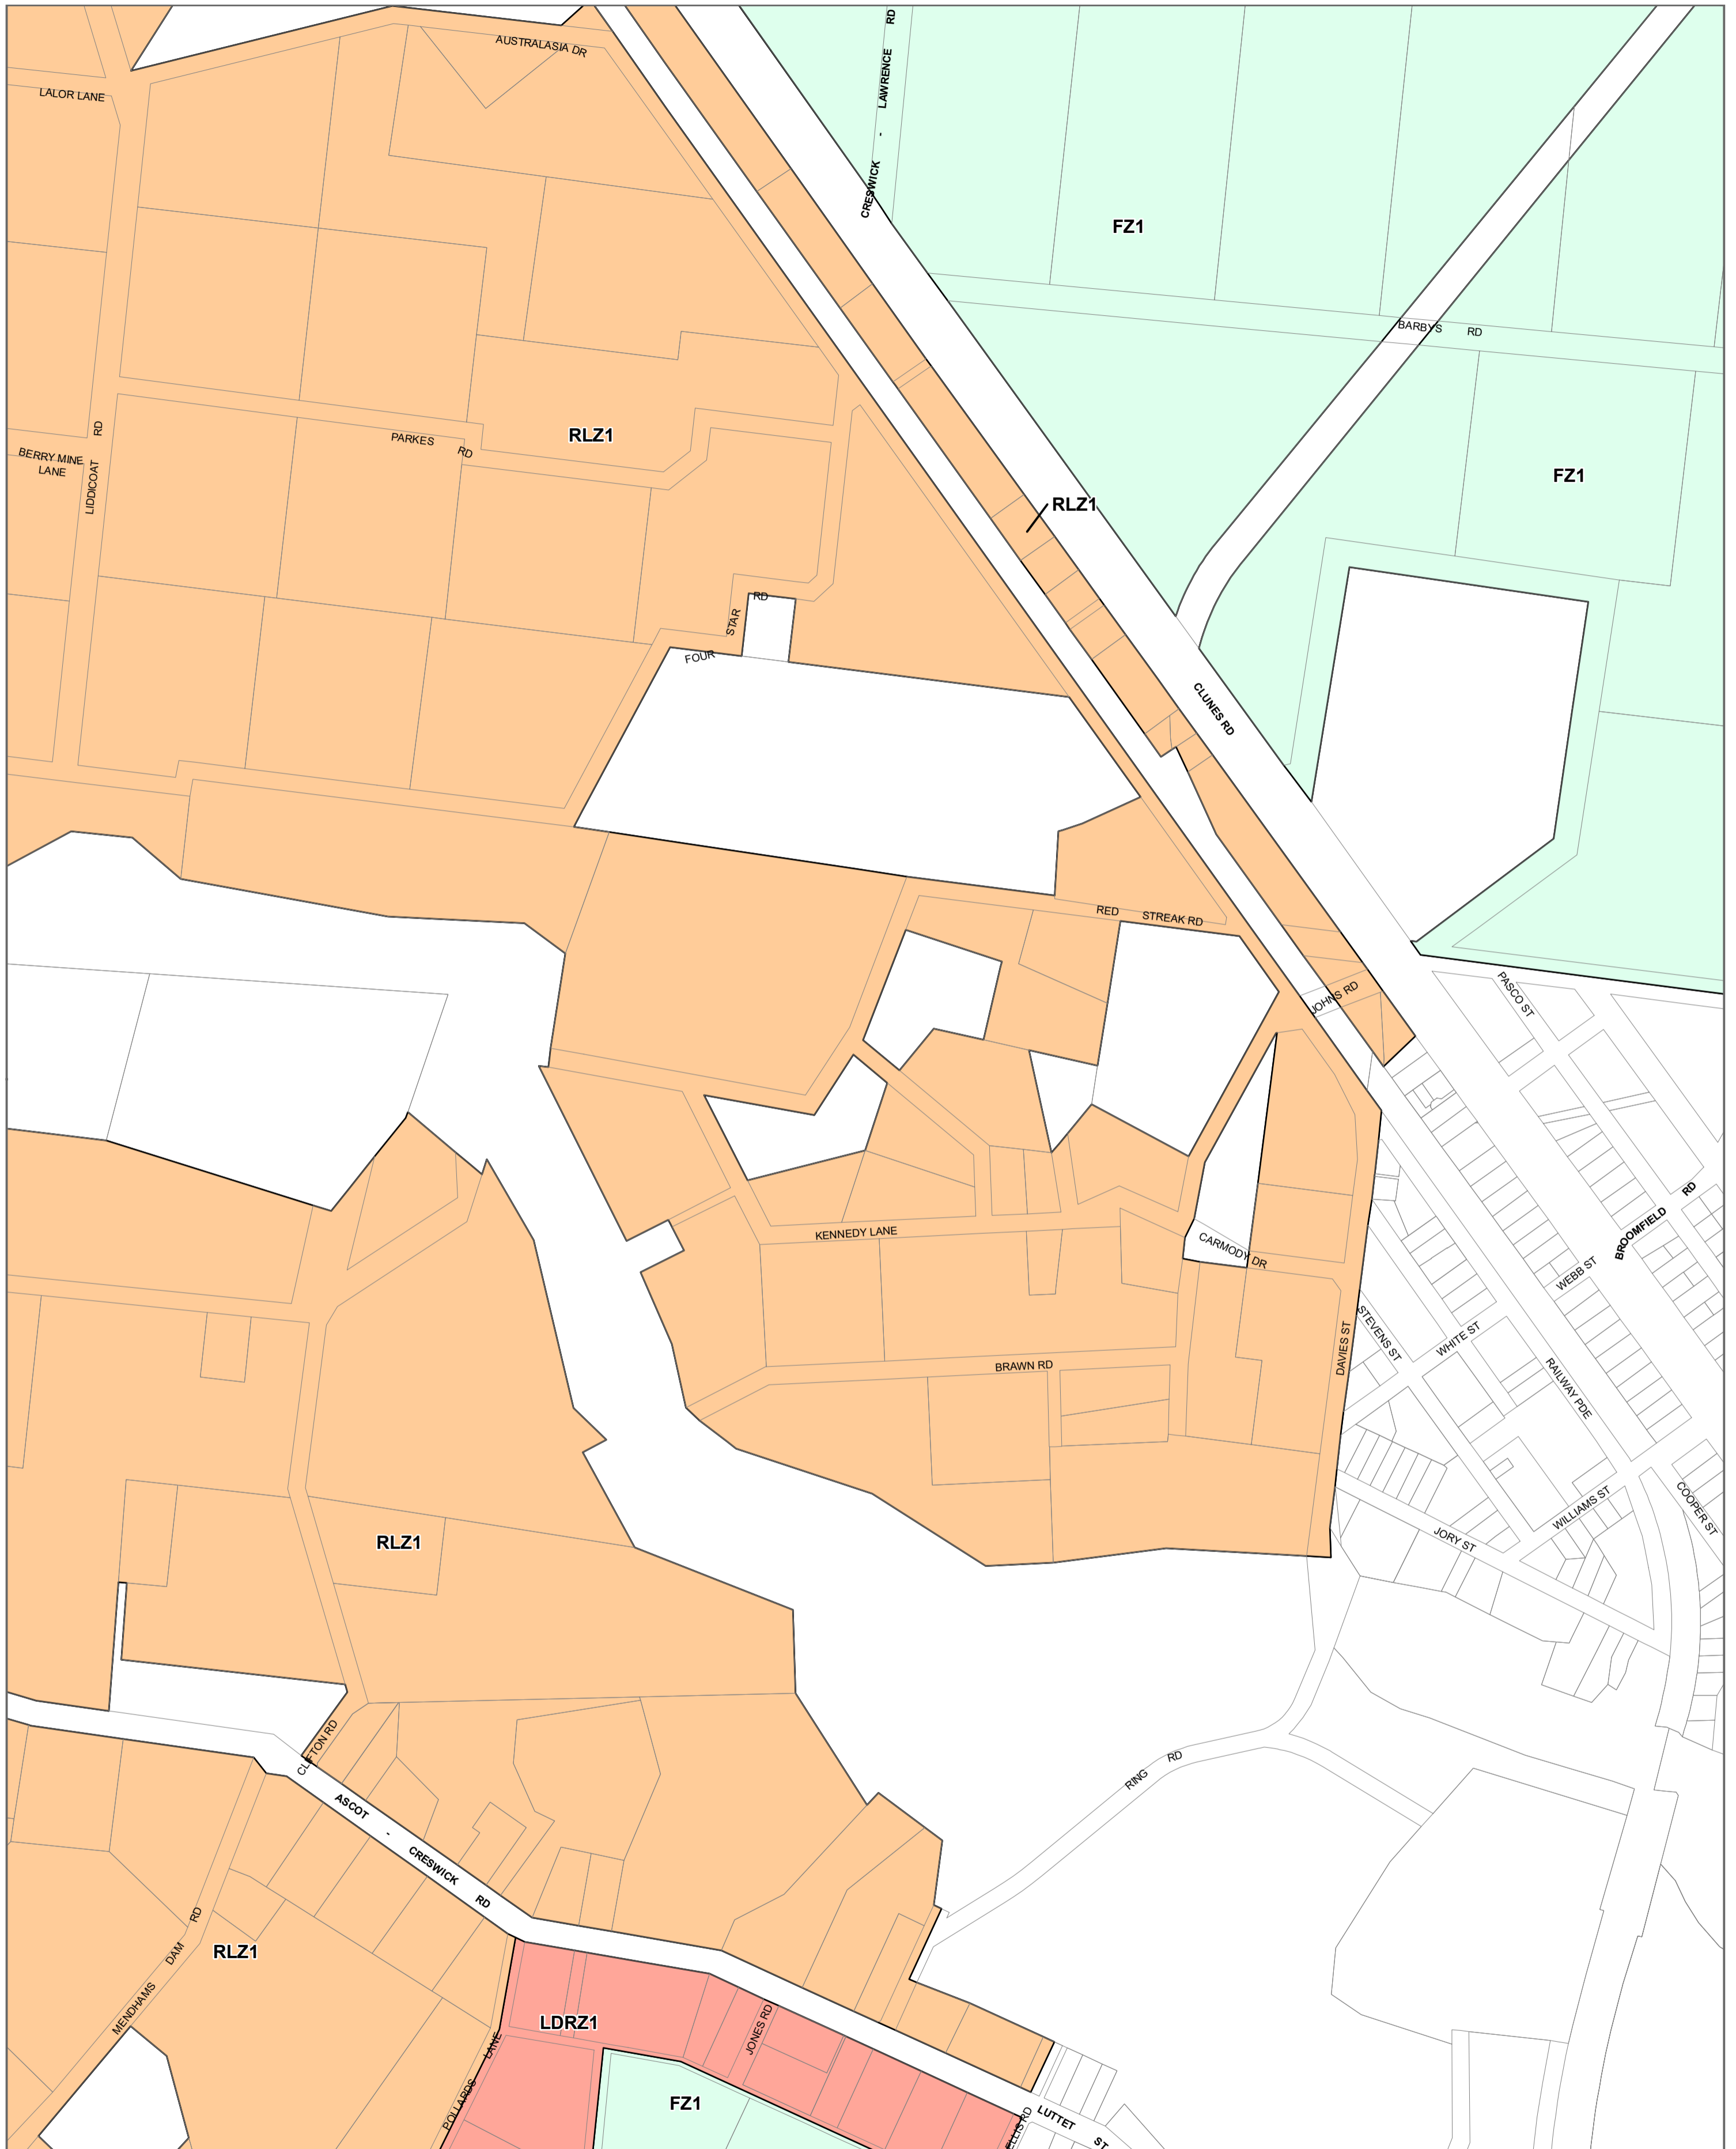

HEPBURN PLANNING SCHEME - LOCAL PROVISION AMENDMENT C80hepb

- LEGEND**
- FZ - Farming Zone
 - LDRZ - Low Density Residential Zone
 - RLZ - Rural Living Zone

Municipal Boundary

Disclaimer
This publication may be of assistance to you but the State of Victoria and its employees do not guarantee that the publication is without flaw of any kind or is wholly appropriate for your particular purposes and therefore disclaims all liability for any error, loss or other consequence which may arise from you relying on any information in this publication.

© The State of Victoria Department of Environment, Land, Water and Planning 2020

Planning Group
Printed: 26/05/2020
Amendment Version: 1

Environment,
Land, Water
and Planning

INDEX TO ADJOINING SCHEME MAPS