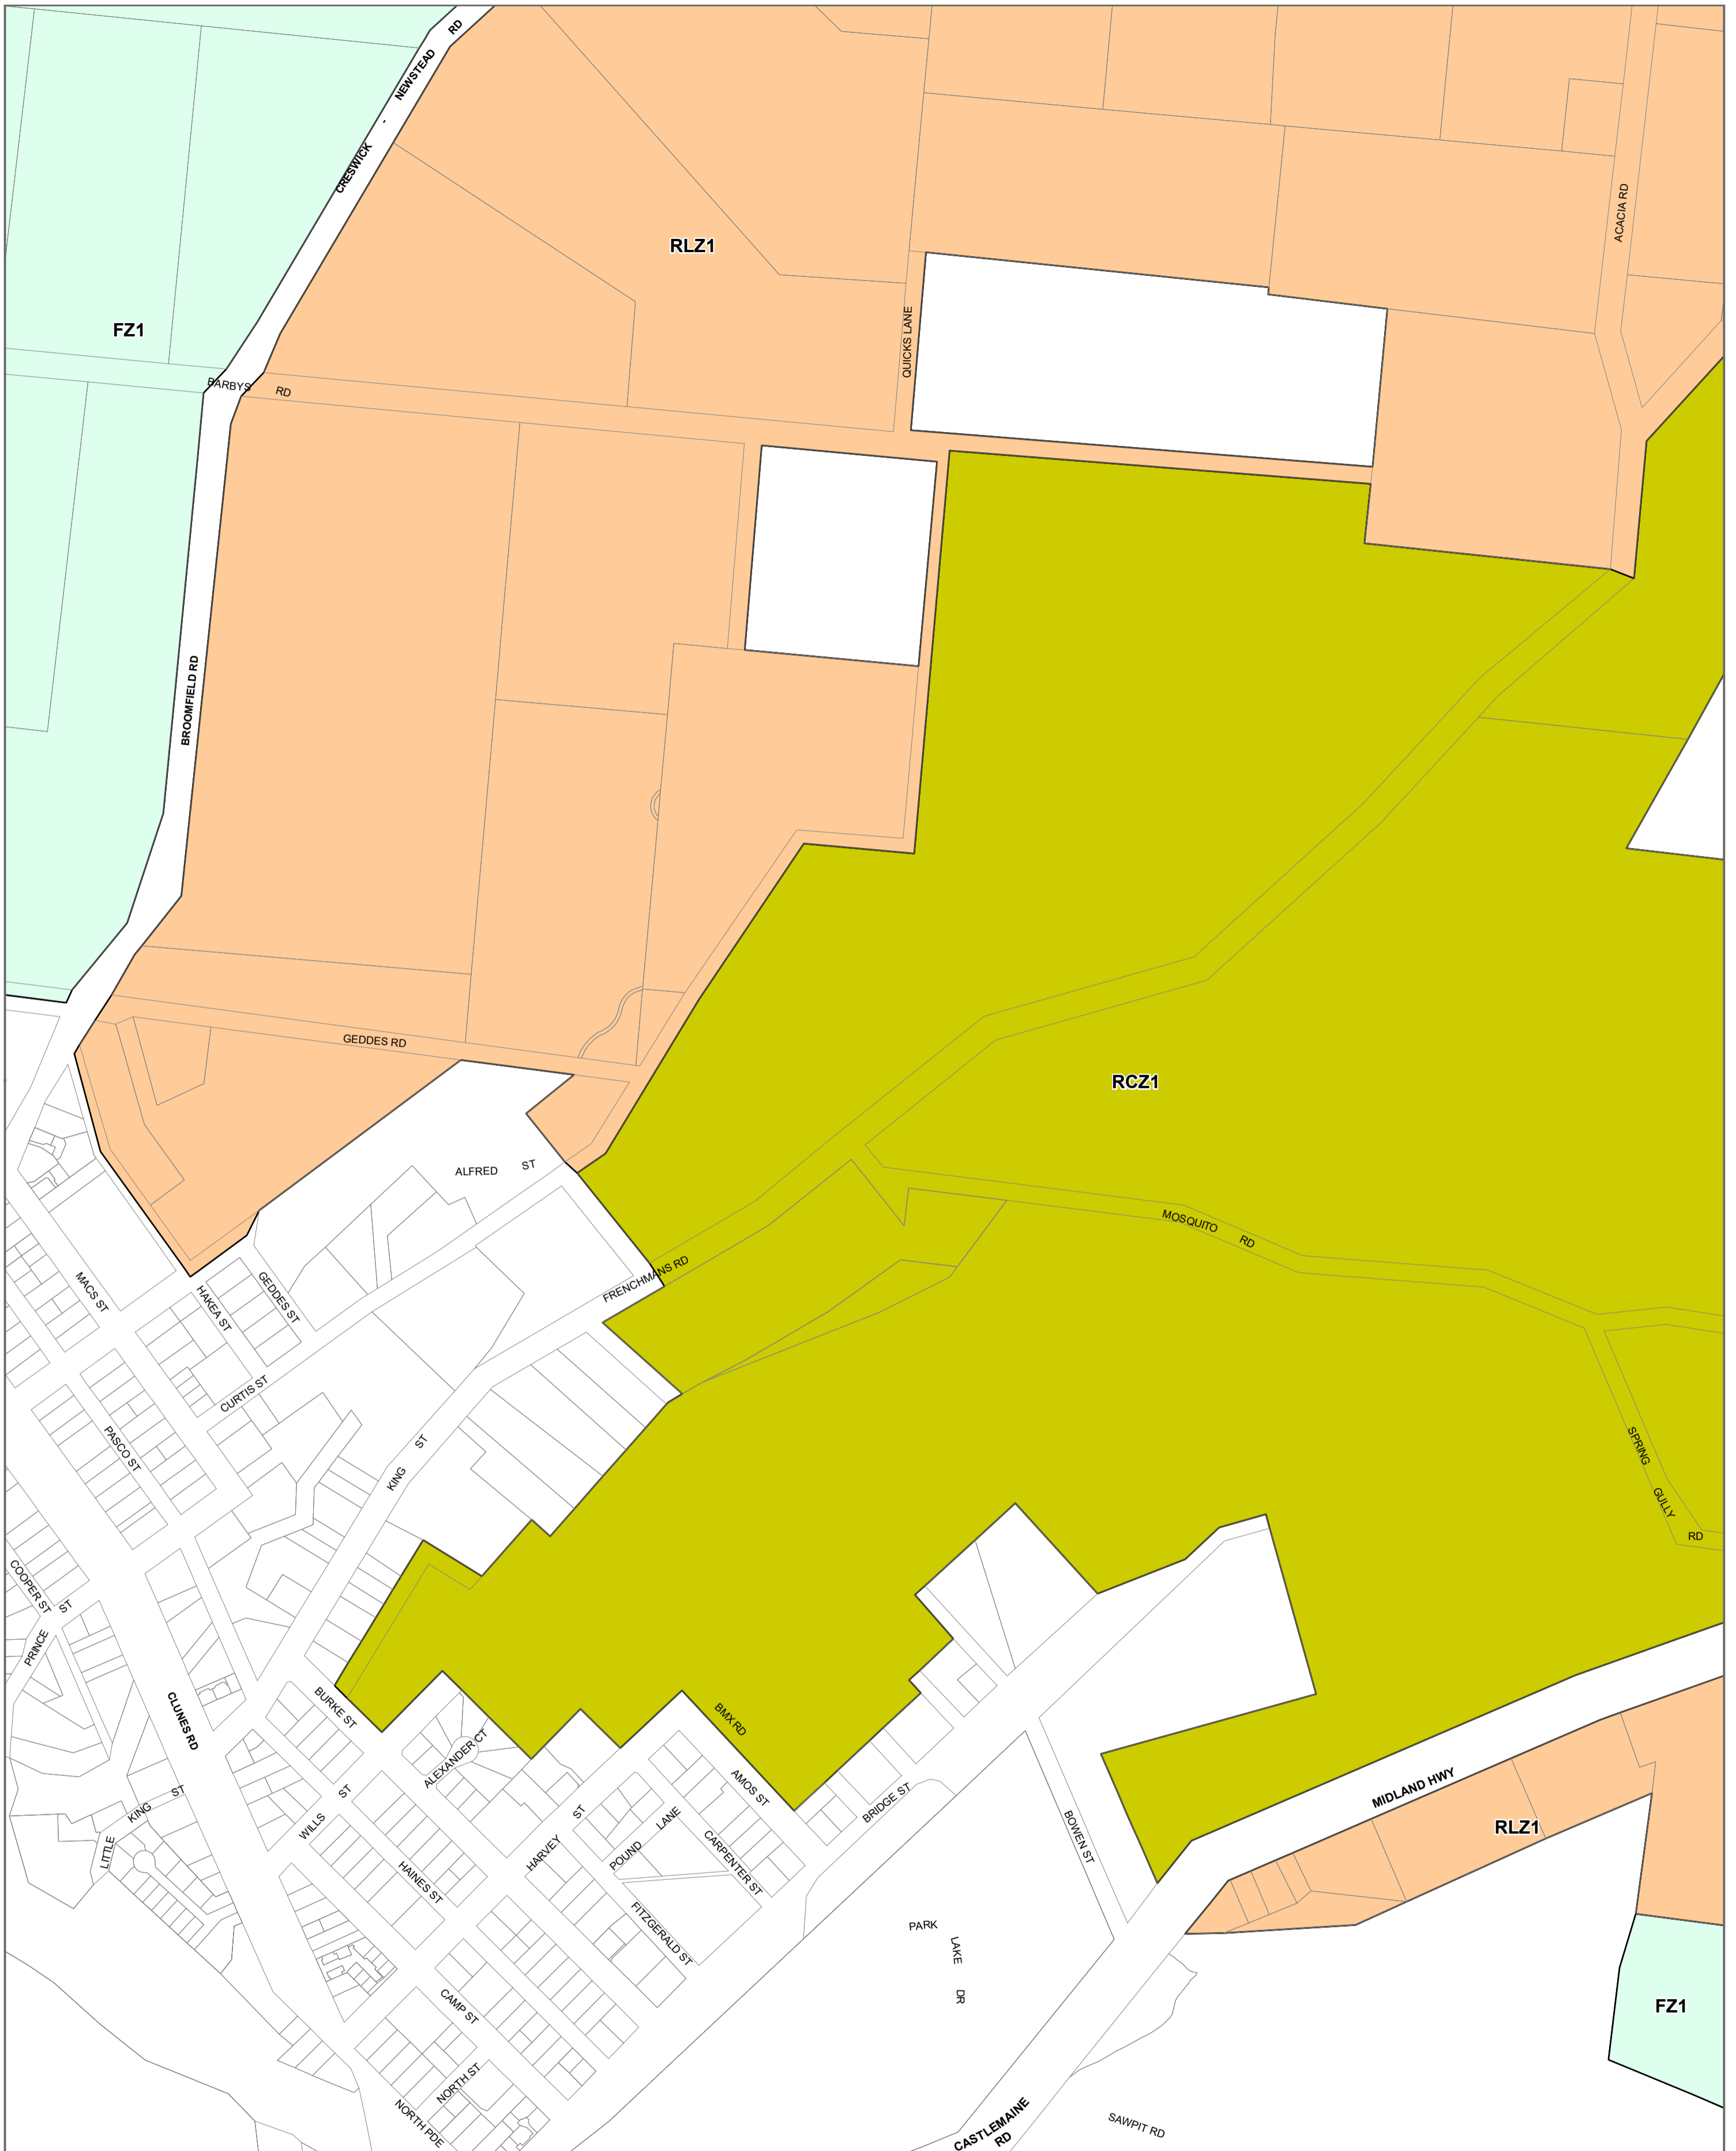

# HEPBURN PLANNING SCHEME - LOCAL PROVISION AMENDMENT C80hepb

- LEGEND**
- FZ - Farming Zone
  - RCZ - Rural Conservation Zone
  - RLZ - Rural Living Zone

Municipal Boundary

**Disclaimer**  
This publication may be of assistance to you but the State of Victoria and its employees do not guarantee that the publication is without flaw of any kind or is wholly appropriate for your particular purposes and therefore disclaims all liability for any error, loss or other consequence which may arise from you relying on any information in this publication.

© The State of Victoria Department of Environment, Land, Water and Planning 2020

Australian Map Grid Zone 55

Planning Group  
Printed: 26/05/2020  
Amendment Version: 1

Environment,  
Land, Water  
and Planning

INDEX TO ADJOINING SCHEME MAPS