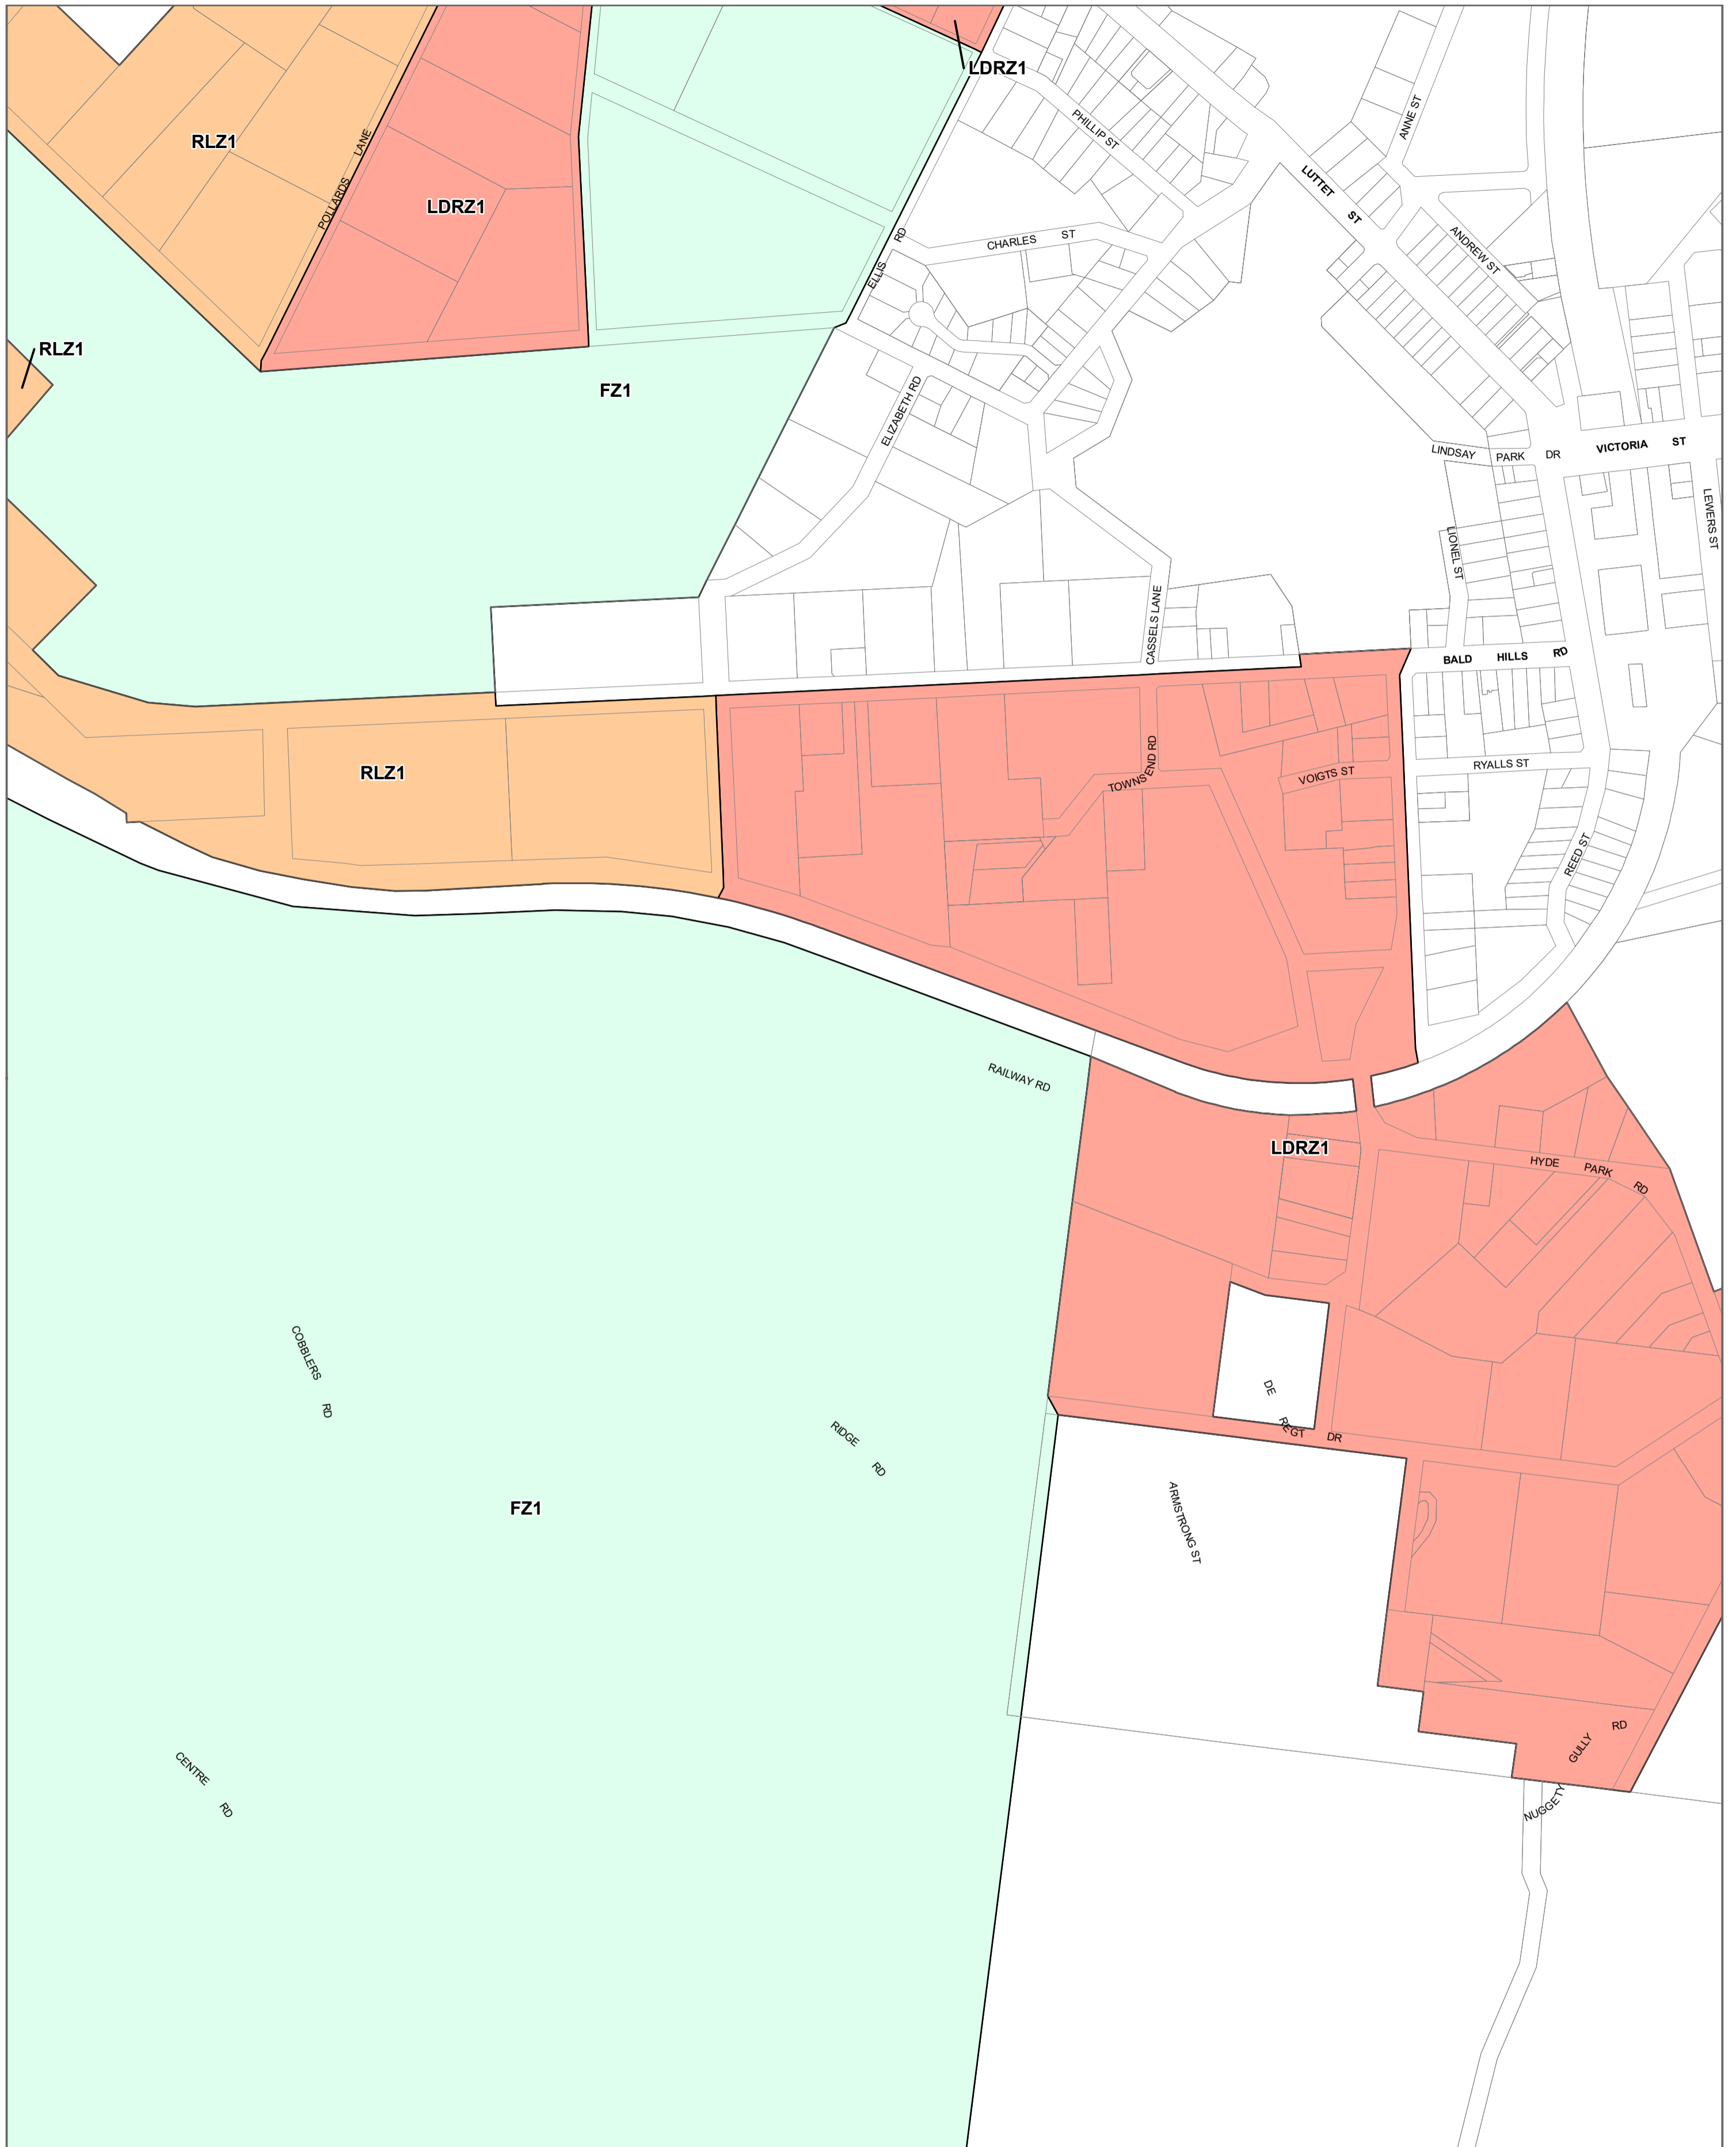

HEPBURN PLANNING SCHEME - LOCAL PROVISION AMENDMENT C80hepb

- LEGEND**
- FZ - Farming Zone
 - LDRZ - Low Density Residential Zone
 - RLZ - Rural Living Zone

Municipal Boundary

Disclaimer
This publication may be of assistance to you but the State of Victoria and its employees do not guarantee that the publication is without flaw of any kind or is wholly appropriate for your particular purposes and therefore disclaims all liability for any error, loss or other consequence which may arise from you relying on any information in this publication.

© The State of Victoria Department of Environment, Land, Water and Planning 2020

Australian Map Grid Zone 55

Planning Group
Printed: 26/05/2020
Amendment Version: 1

Environment,
Land, Water
and Planning

INDEX TO ADJOINING SCHEME MAPS