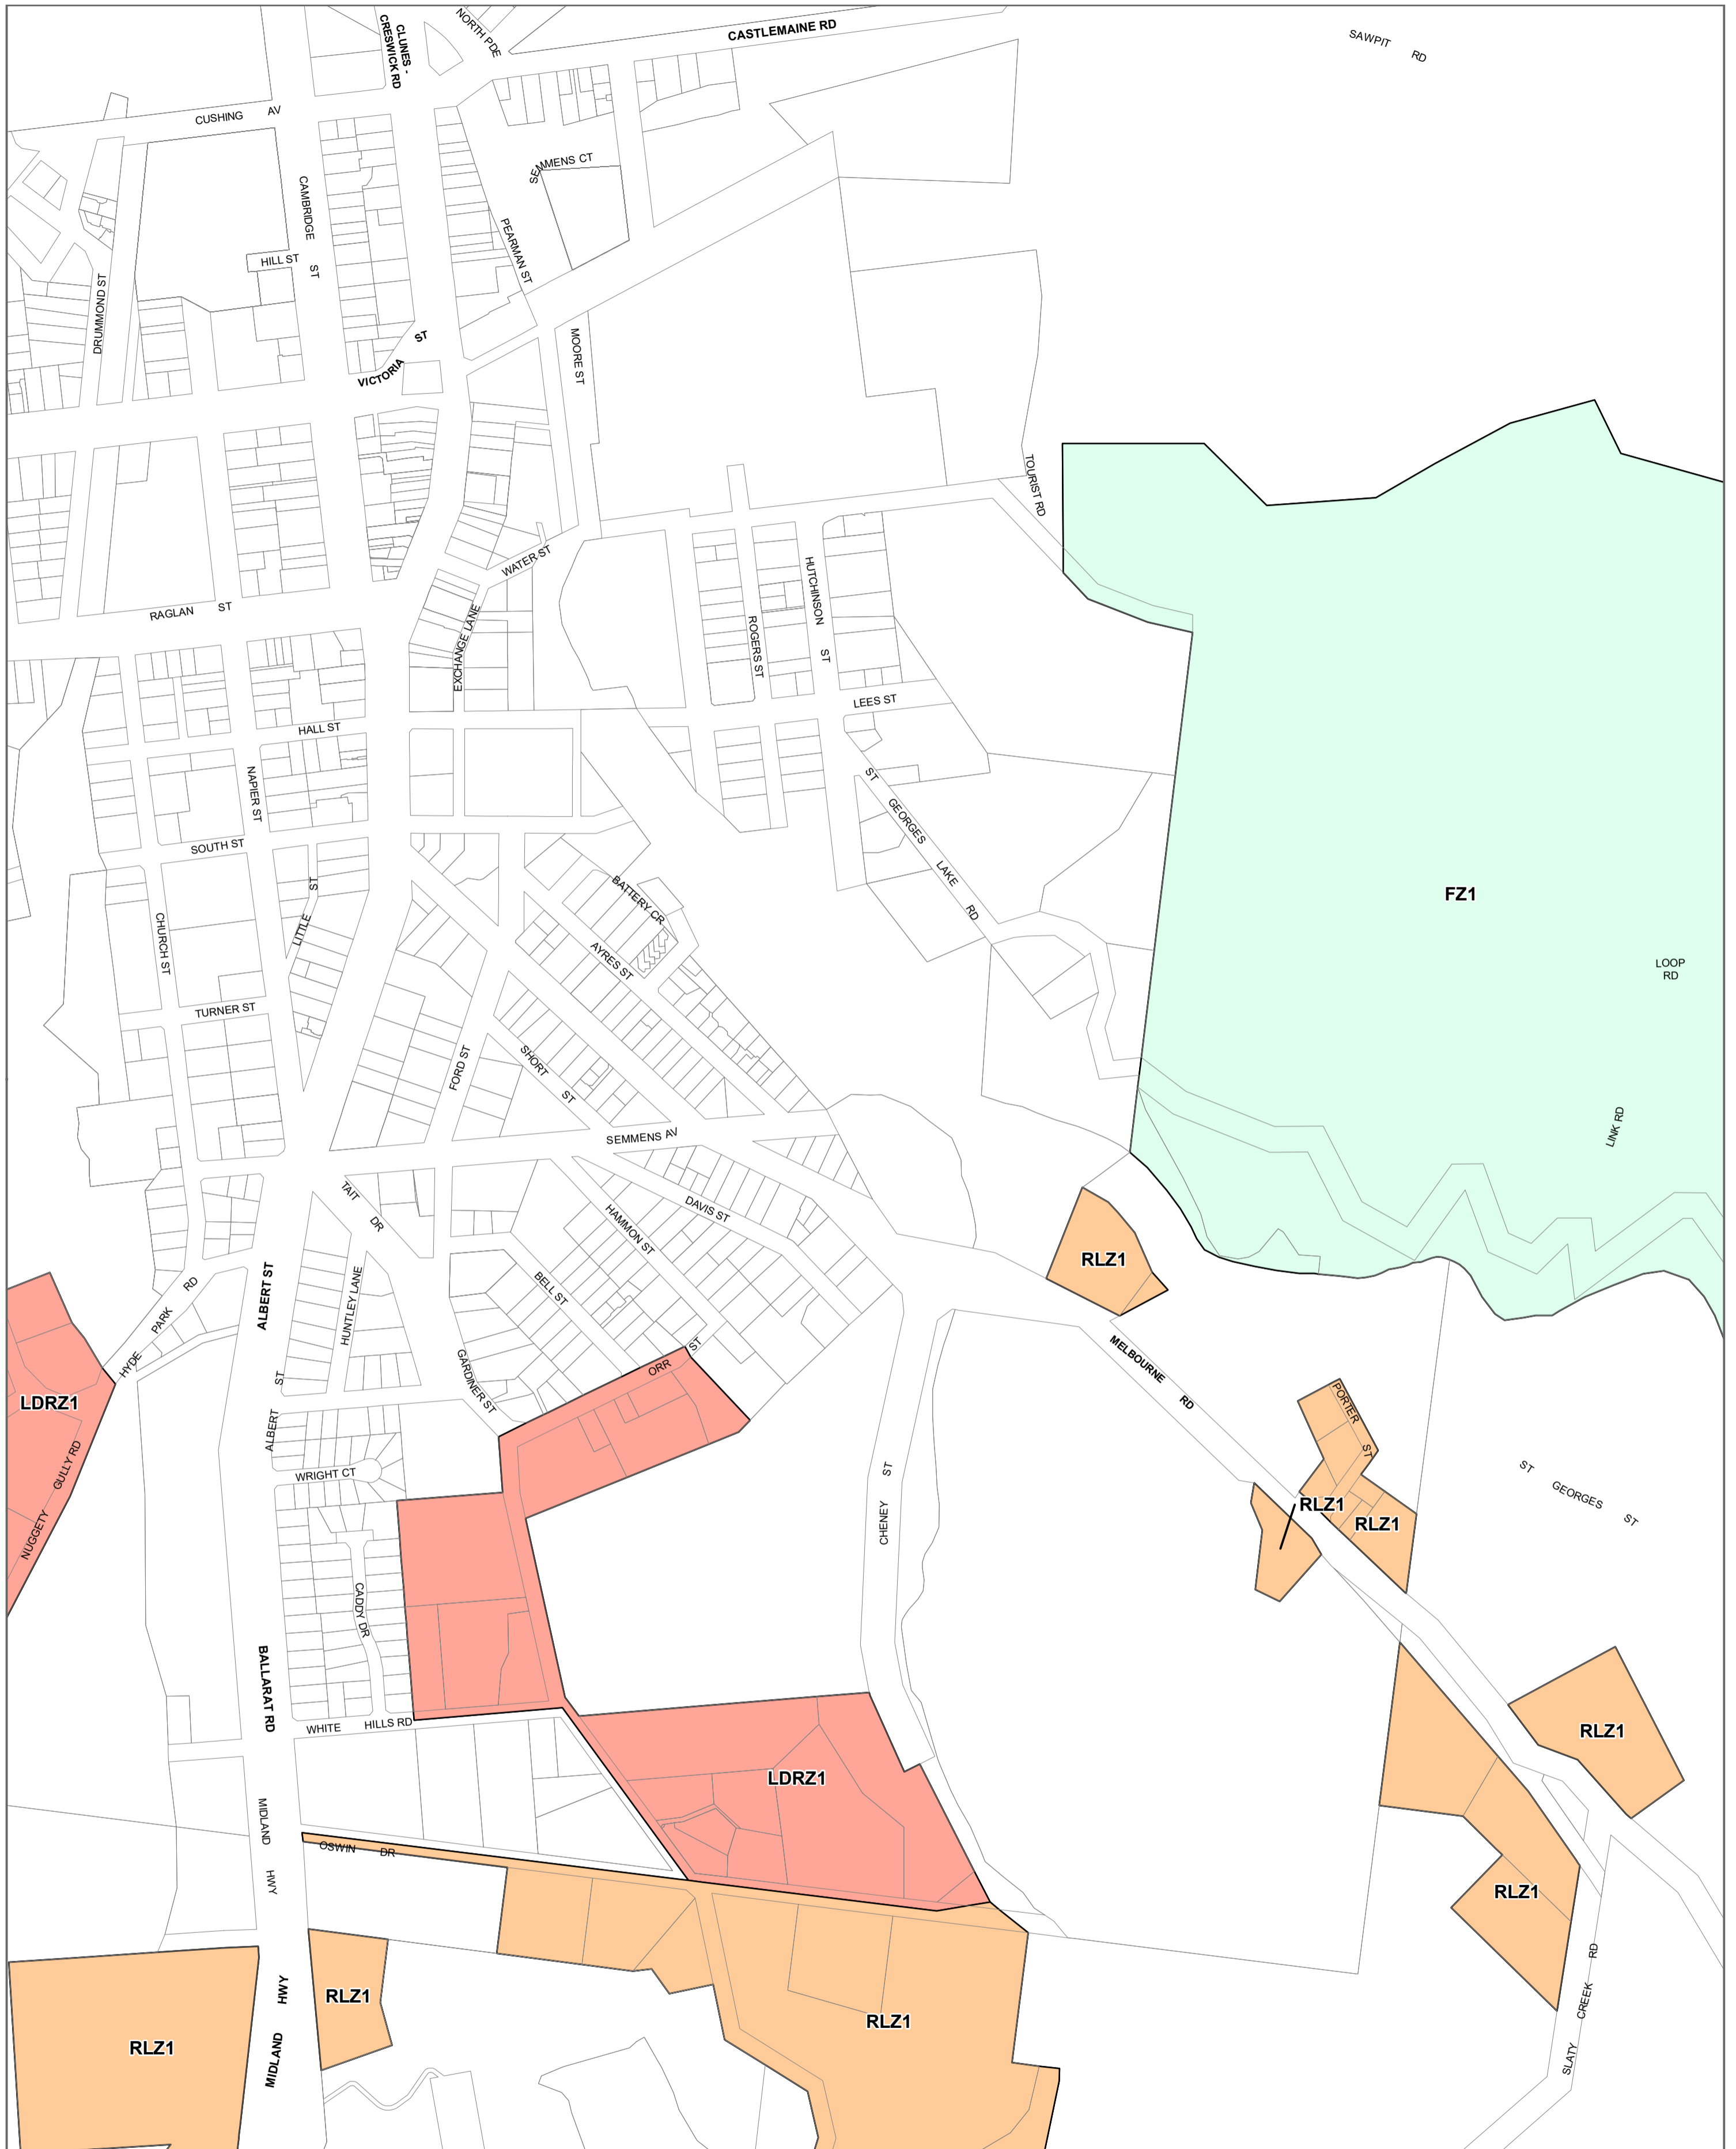

# HEPBURN PLANNING SCHEME - LOCAL PROVISION AMENDMENT C80hepb

- LEGEND**
- FZ - Farming Zone
  - LDRZ - Low Density Residential Zone
  - RLZ - Rural Living Zone

Municipal Boundary

**Disclaimer**  
This publication may be of assistance to you but the State of Victoria and its employees do not guarantee that the publication is without flaw of any kind or is wholly appropriate for your particular purposes and therefore disclaims all liability for any error, loss or other consequence which may arise from you relying on any information in this publication.

© The State of Victoria Department of Environment, Land, Water and Planning 2020

Planning Group  
Printed: 26/05/2020  
Amendment Version: 1

Environment,  
Land, Water  
and Planning

INDEX TO ADJOINING SCHEME MAPS