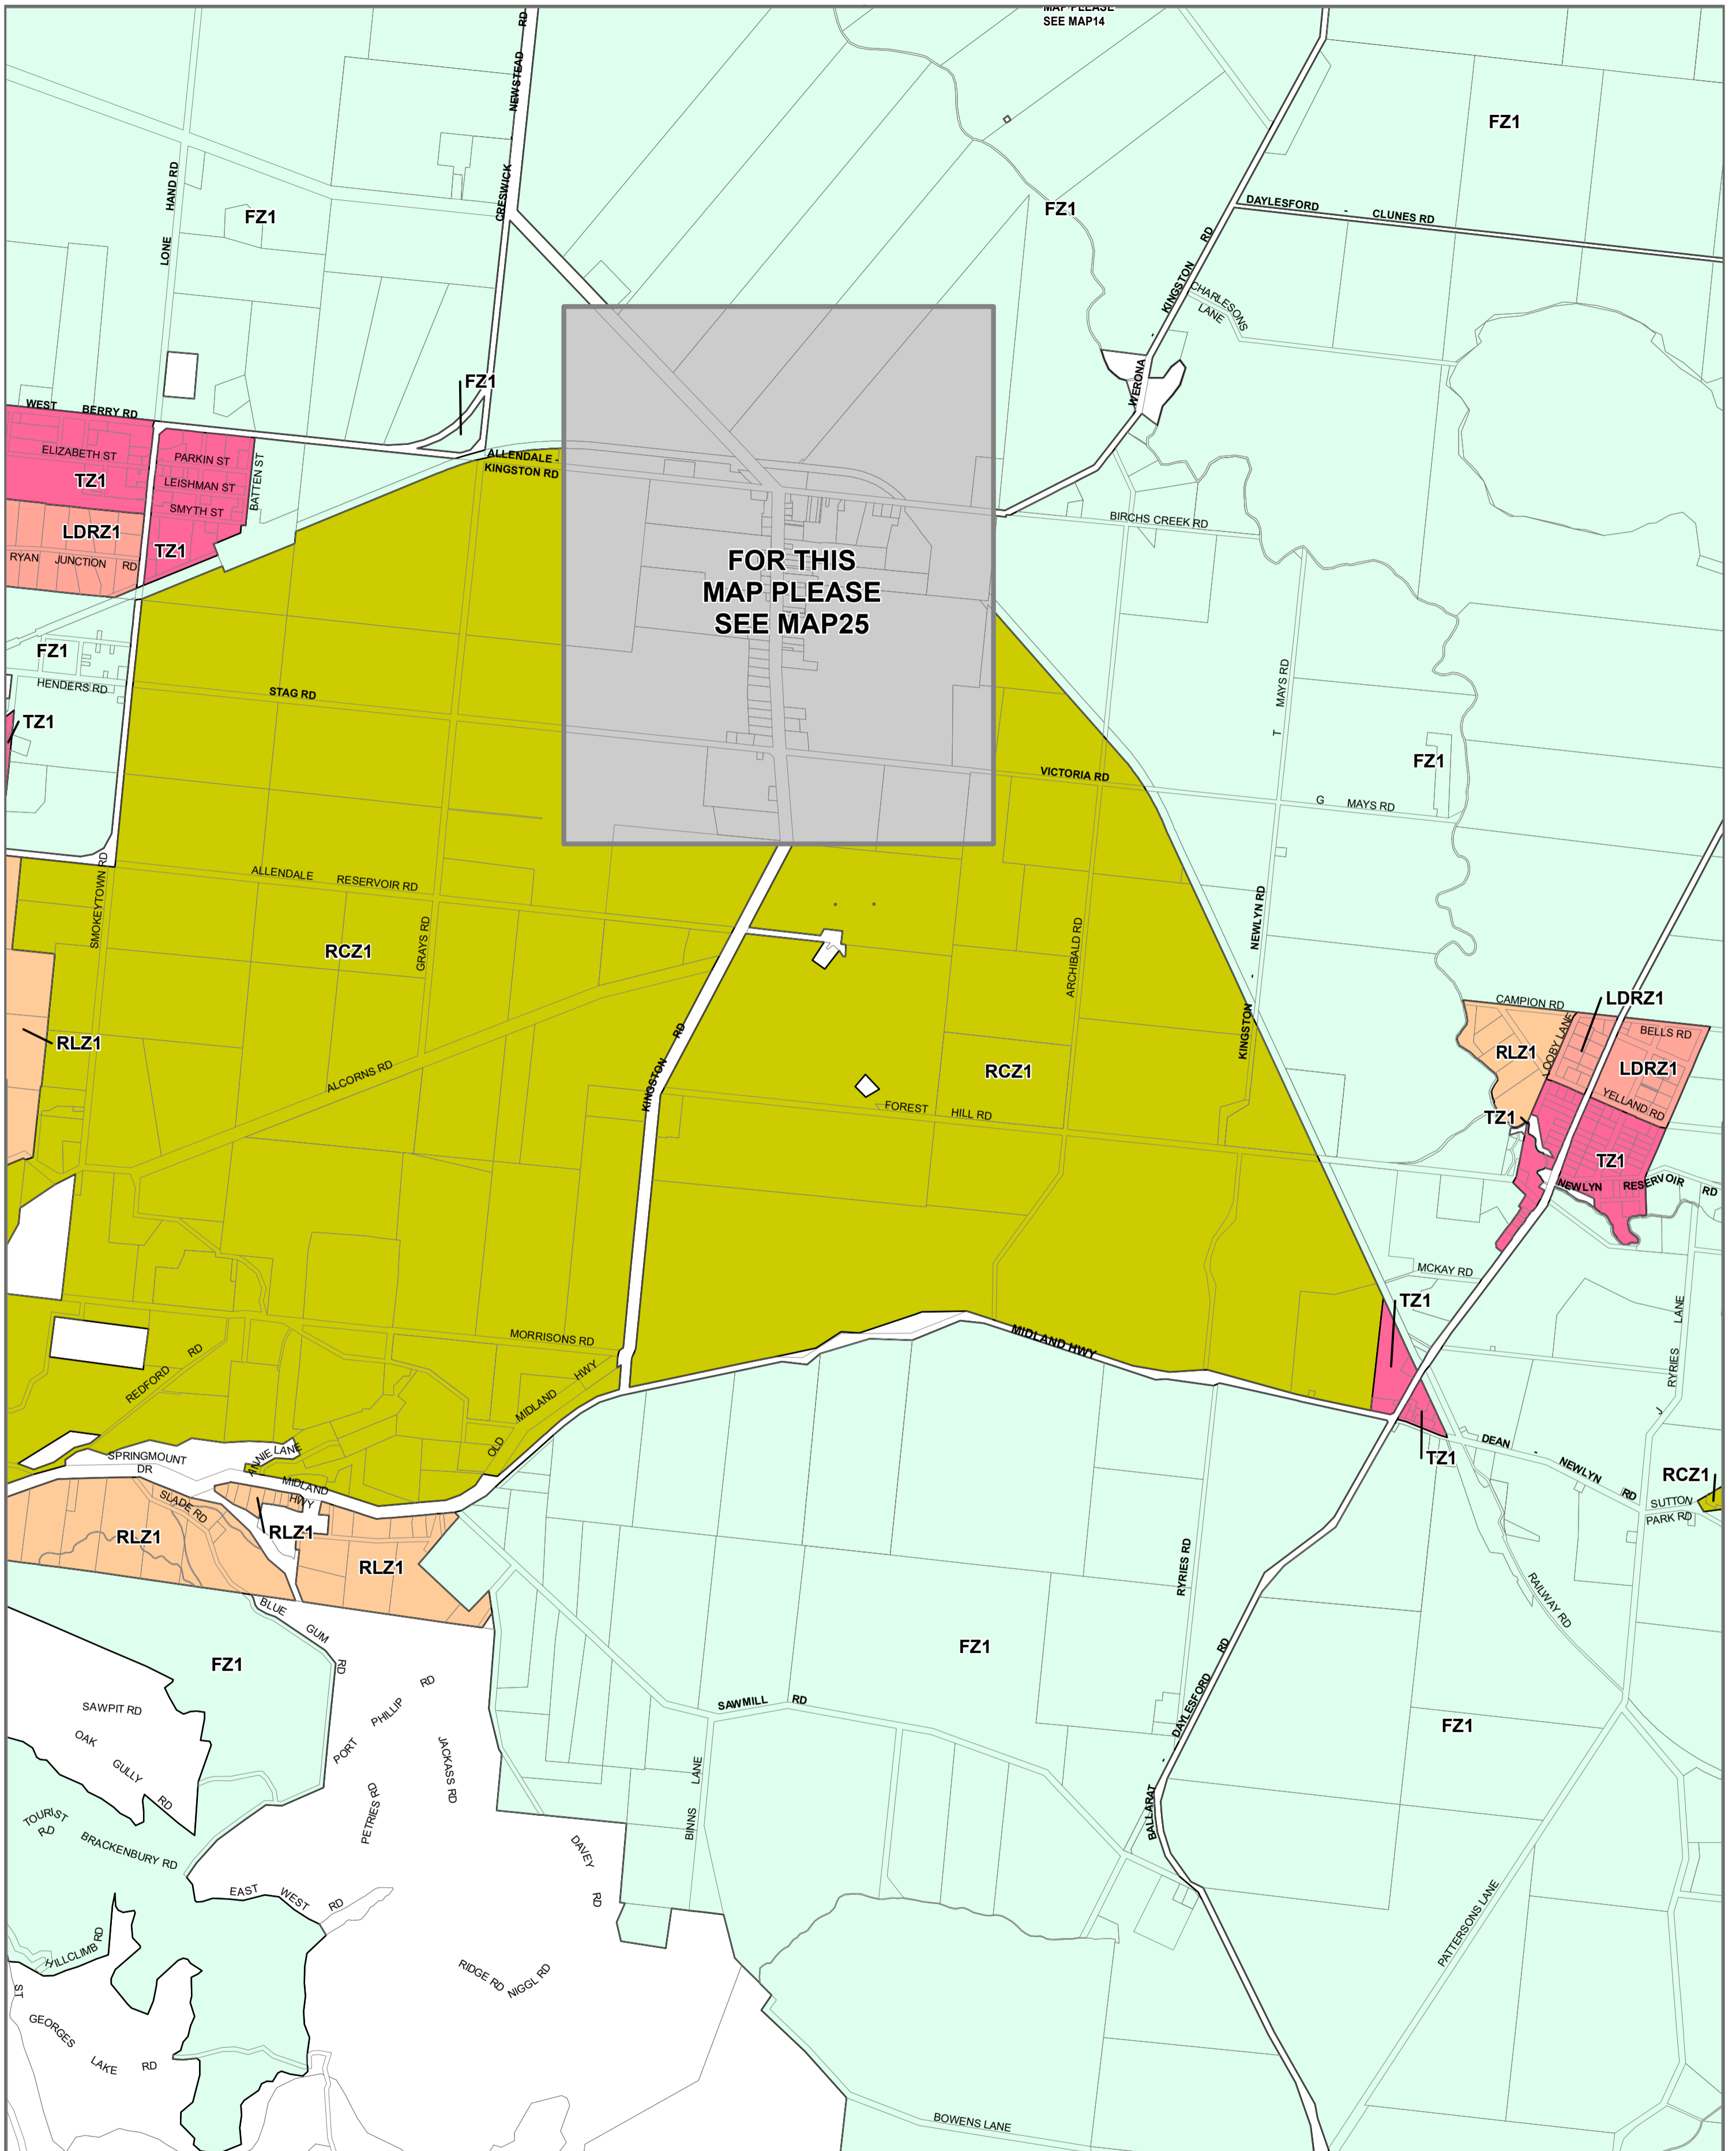

HEPBURN PLANNING SCHEME - LOCAL PROVISION AMENDMENT C80hepb

- LEGEND**
- FZ - Farming Zone
 - LDRZ - Low Density Residential Zone
 - RCZ - Rural Conservation Zone
 - RLZ - Rural Living Zone

Disclaimer
This publication may be of assistance to you but the State of Victoria and its employees do not guarantee that the publication is without flaw of any kind or is wholly appropriate for your particular purposes and therefore disclaims all liability for any error, loss or other consequence which may arise from you relying on any information in this publication.

© The State of Victoria Department of Environment, Land, Water and Planning 2020

Planning Group
Printed: 26/05/2020
Amendment Version: 1

Environment,
Land, Water
and Planning

INDEX TO ADJOINING SCHEME MAPS