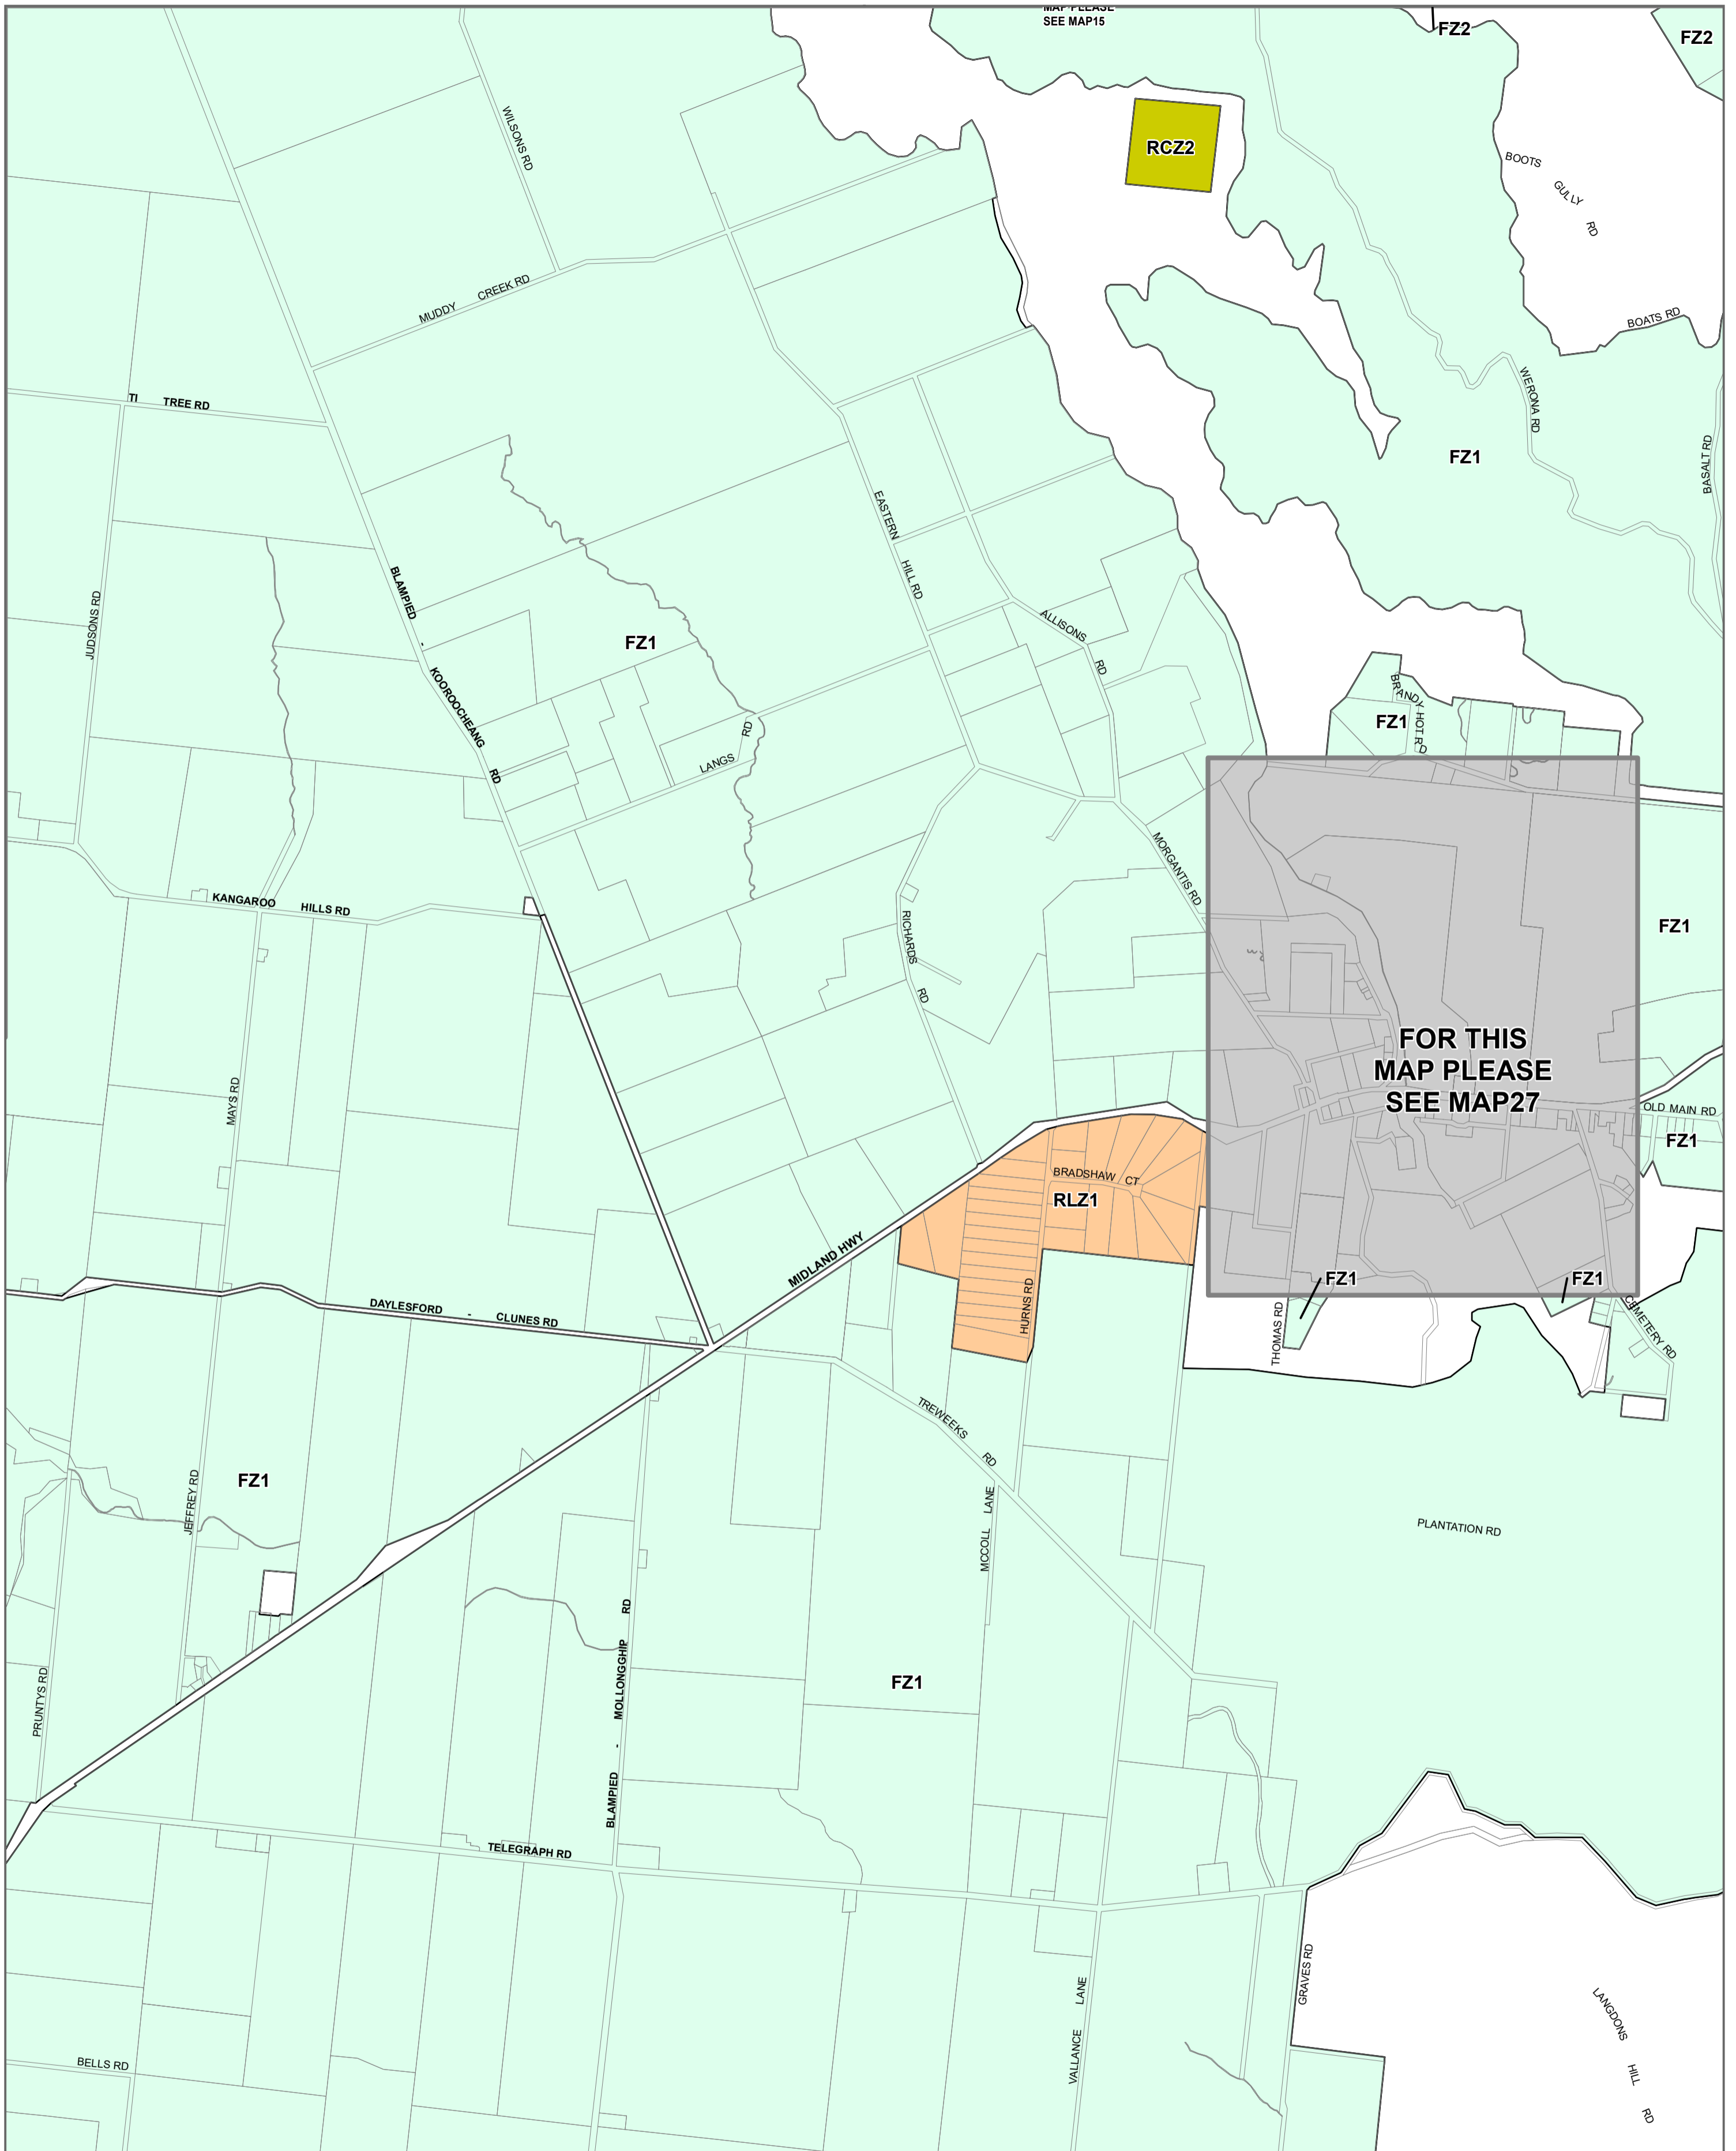

HEPBURN PLANNING SCHEME - LOCAL PROVISION AMENDMENT C80hepb

- LEGEND**
- FZ - Farming Zone
 - RCZ - Rural Conservation Zone
 - RLZ - Rural Living Zone

Municipal Boundary

Disclaimer
This publication may be of assistance to you but the State of Victoria and its employees do not guarantee that the publication is without flaw of any kind or is wholly appropriate for your particular purposes and therefore disclaims all liability for any error, loss or other consequence which may arise from you relying on any information in this publication.

© The State of Victoria Department of Environment, Land, Water and Planning 2020

Planning Group
Printed: 26/05/2020
Amendment Version: 1

Environment,
Land, Water
and Planning

INDEX TO ADJOINING SCHEME MAPS