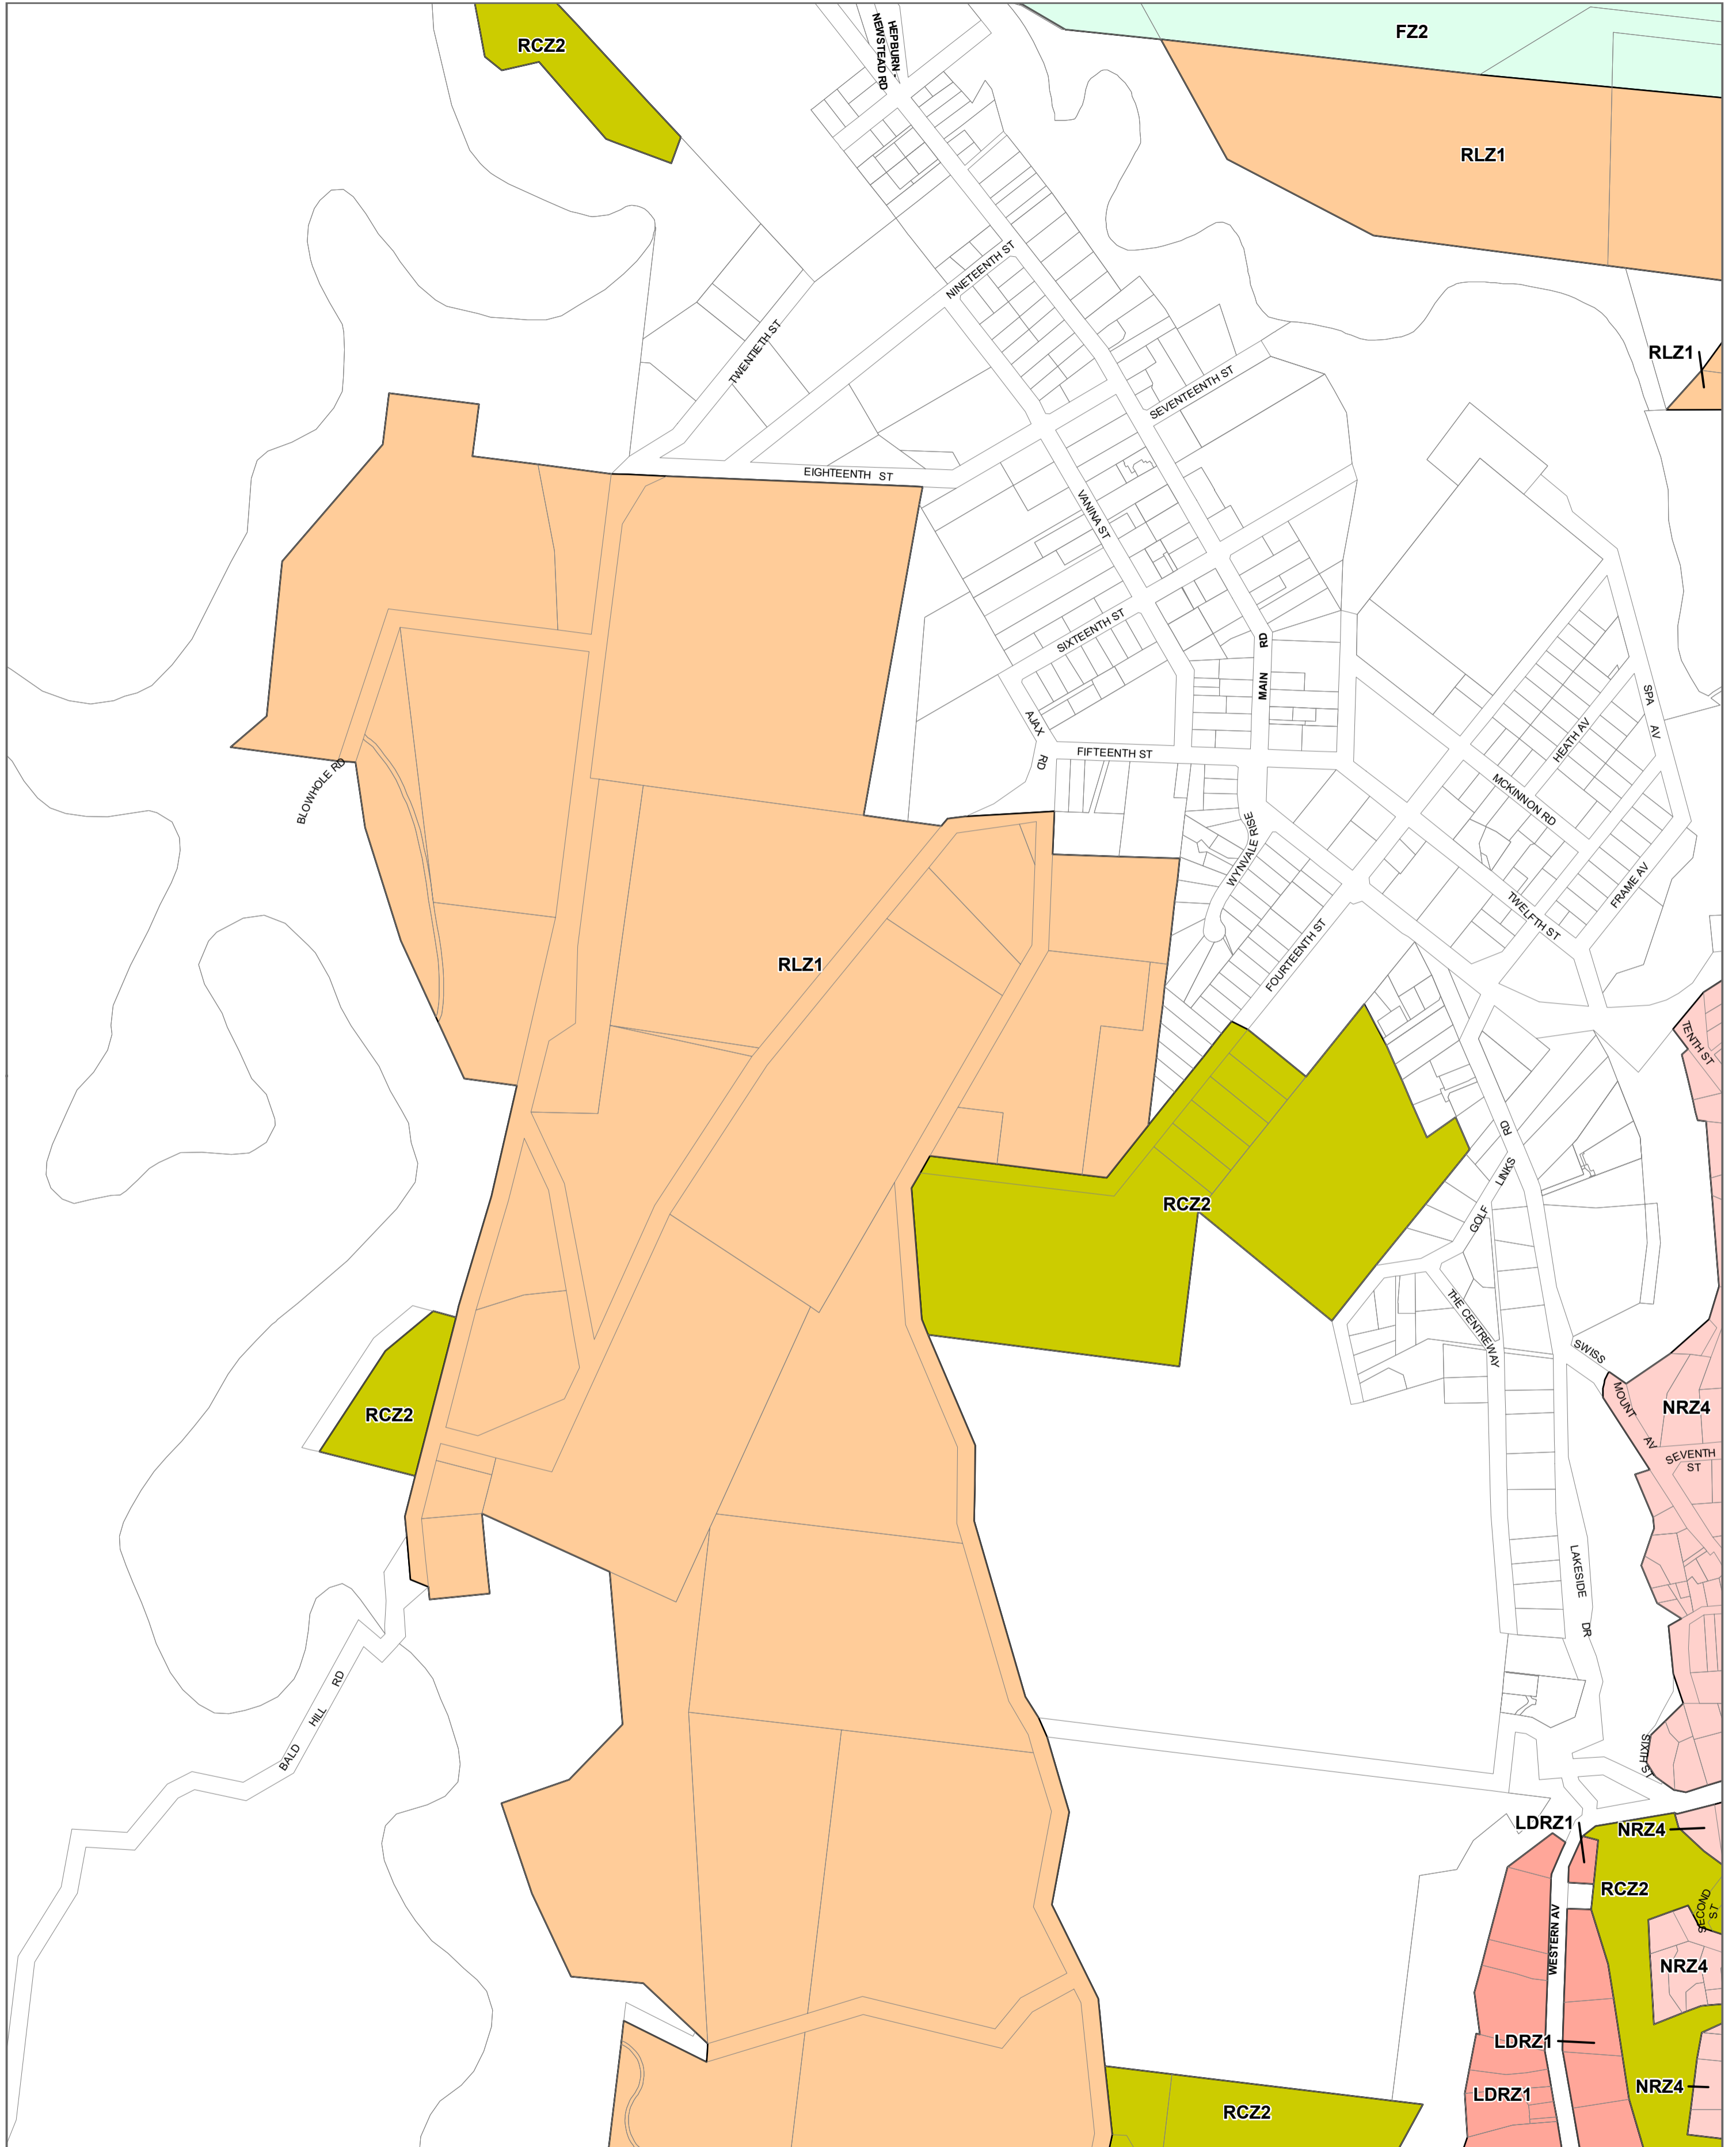

HEPBURN PLANNING SCHEME - LOCAL PROVISION AMENDMENT C80hepb

- LEGEND**
- FZ - Farming Zone
 - LDRZ - Low Density Residential Zone
 - NRZ - Neighbourhood Residential Zone
 - RCZ - Rural Conservation Zone
 - RLZ - Rural Living Zone

Municipal Boundary

Disclaimer
 This publication may be of assistance to you but the State of Victoria and its employees do not guarantee that the publication is without flaw of any kind or is wholly appropriate for your particular purposes and therefore disclaims all liability for any error, loss or other consequence which may arise from you relying on any information in this publication.

© The State of Victoria Department of Environment, Land, Water and Planning 2020

Planning Group
 Printed: 26/05/2020
 Amendment Version: 1

Environment,
 Land, Water
 and Planning

INDEX TO ADJOINING SCHEME MAPS