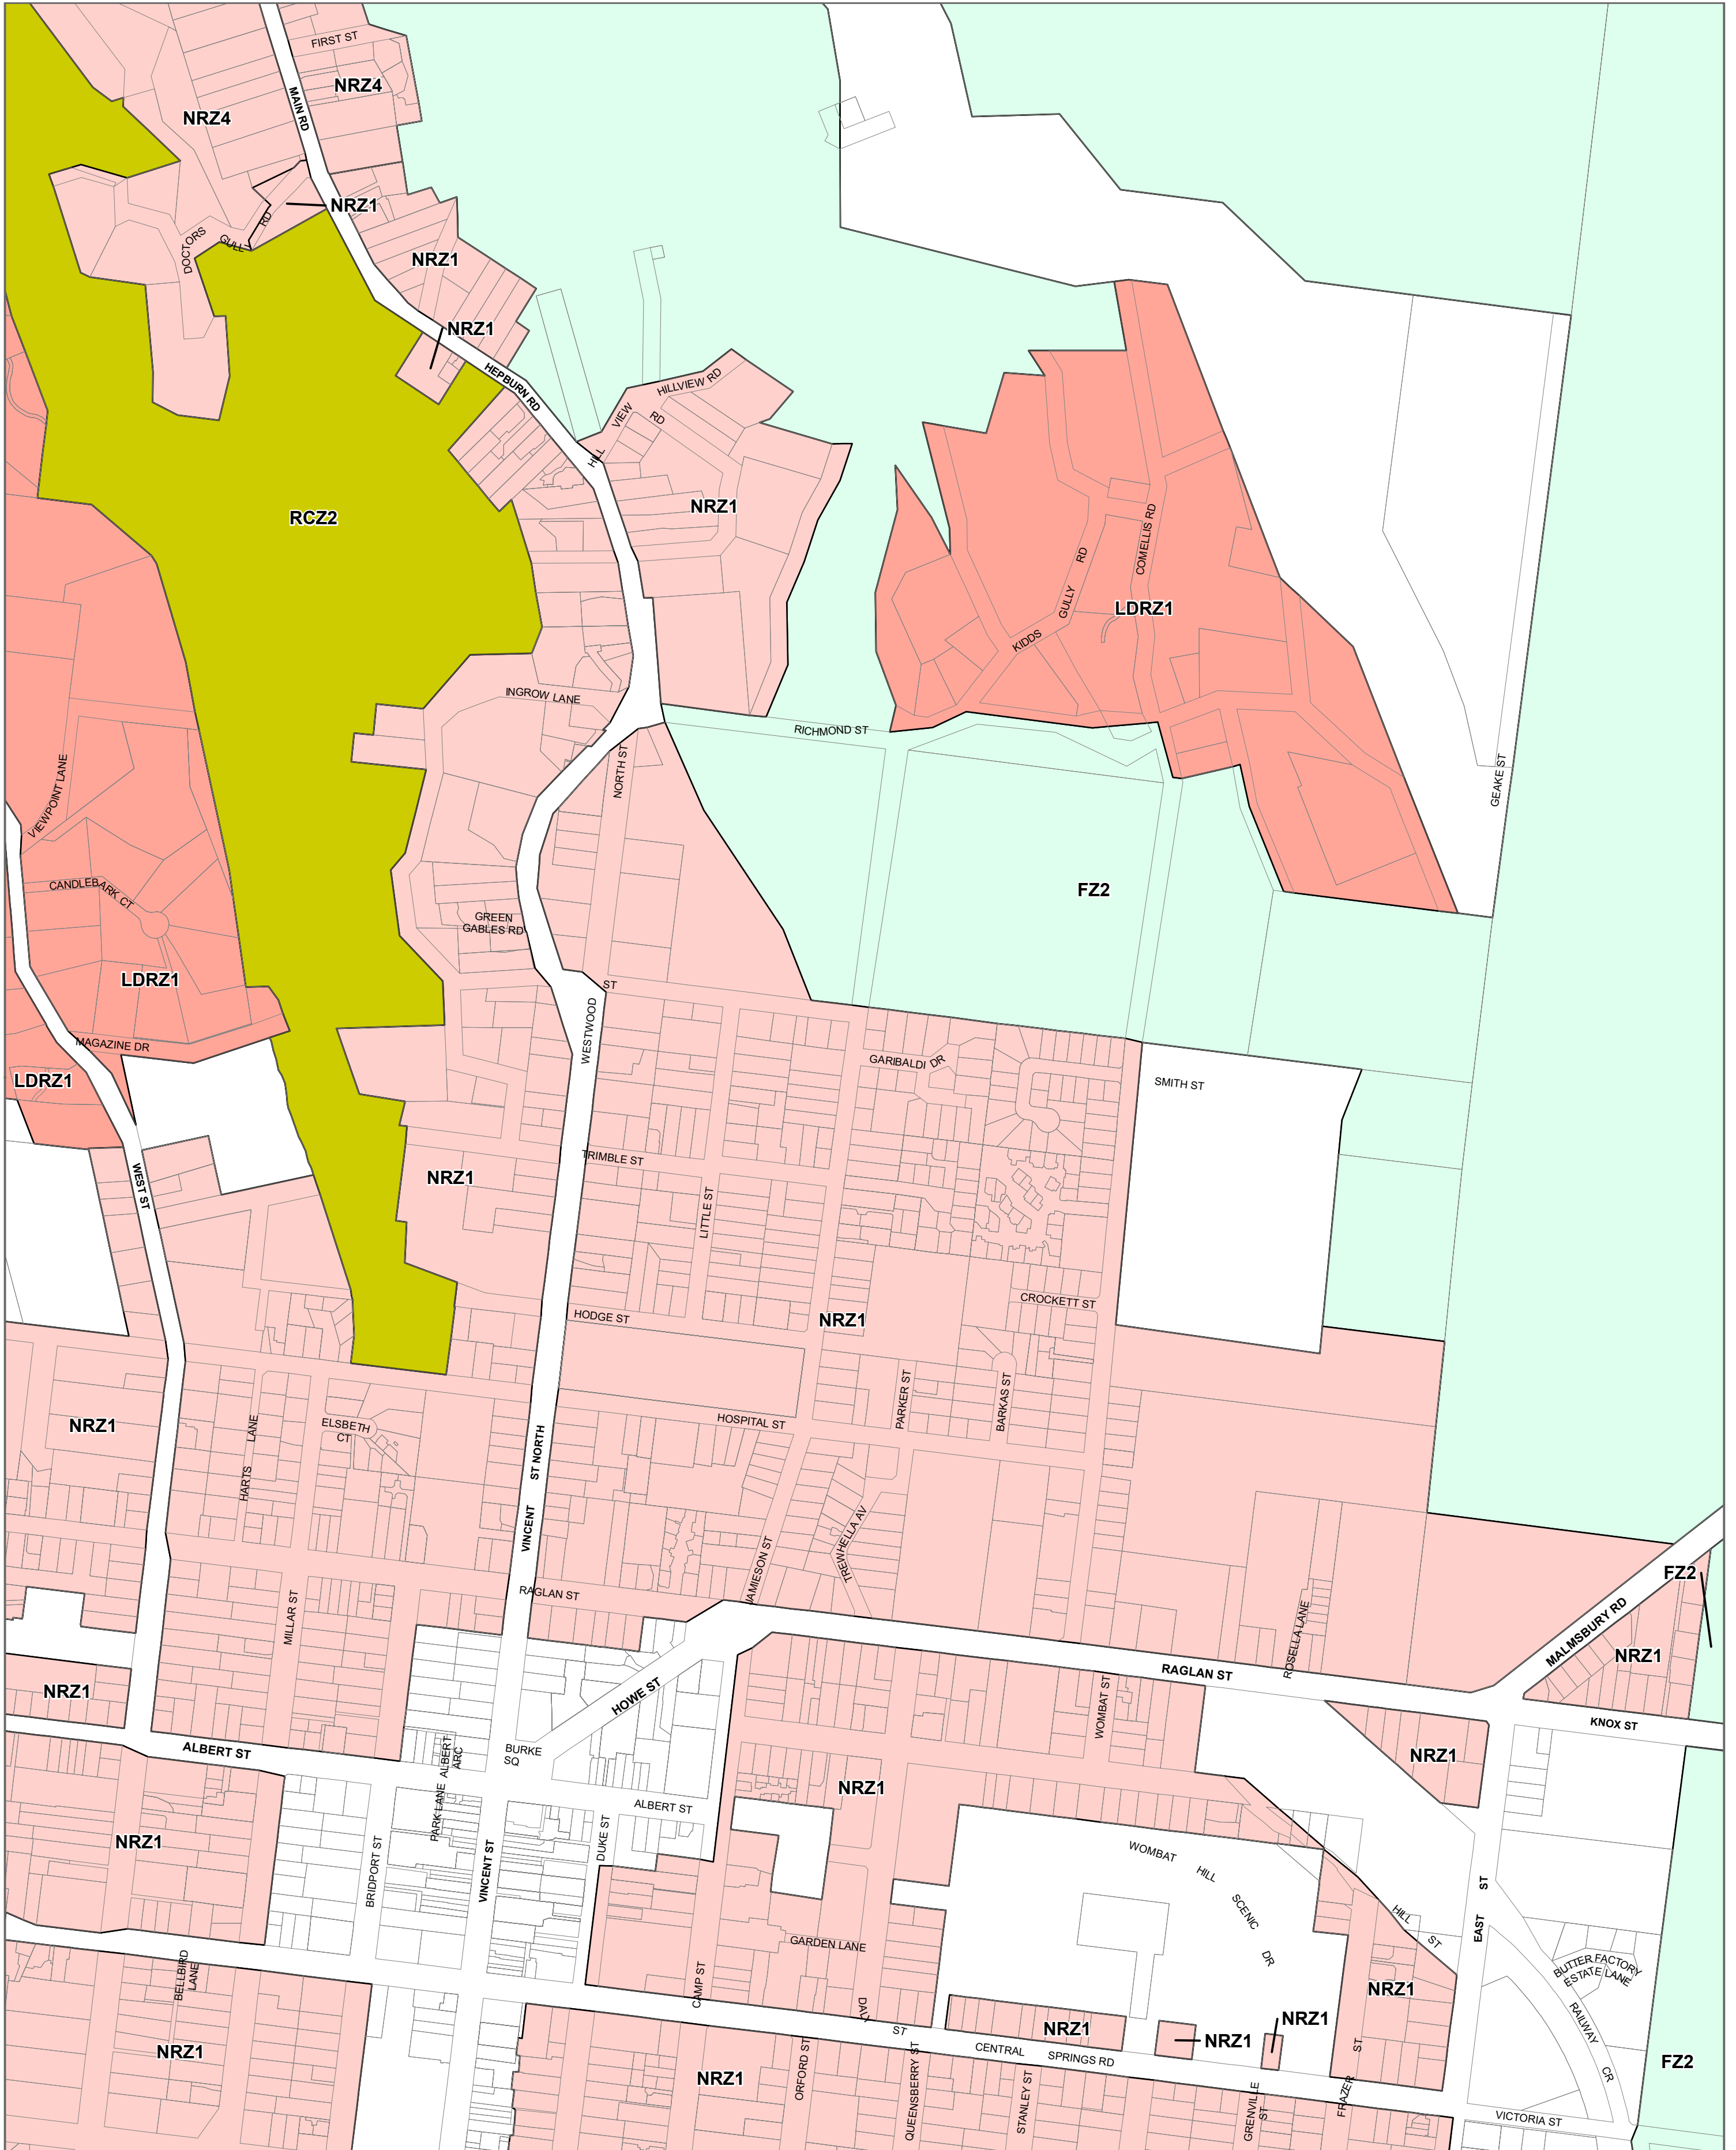

HEPBURN PLANNING SCHEME - LOCAL PROVISION AMENDMENT C80hepb

- LEGEND**
- FZ - Farming Zone
 - LDRZ - Low Density Residential Zone
 - NRZ - Neighbourhood Residential Zone
 - RCZ - Rural Conservation Zone

© The State of Victoria Department of Environment, Land, Water and Planning 2020

Australian Map Grid Zone 55

Planning Group
Printed: 26/05/2020
Amendment Version: 1

Environment,
Land, Water
and Planning

INDEX TO ADJOINING SCHEME MAPS