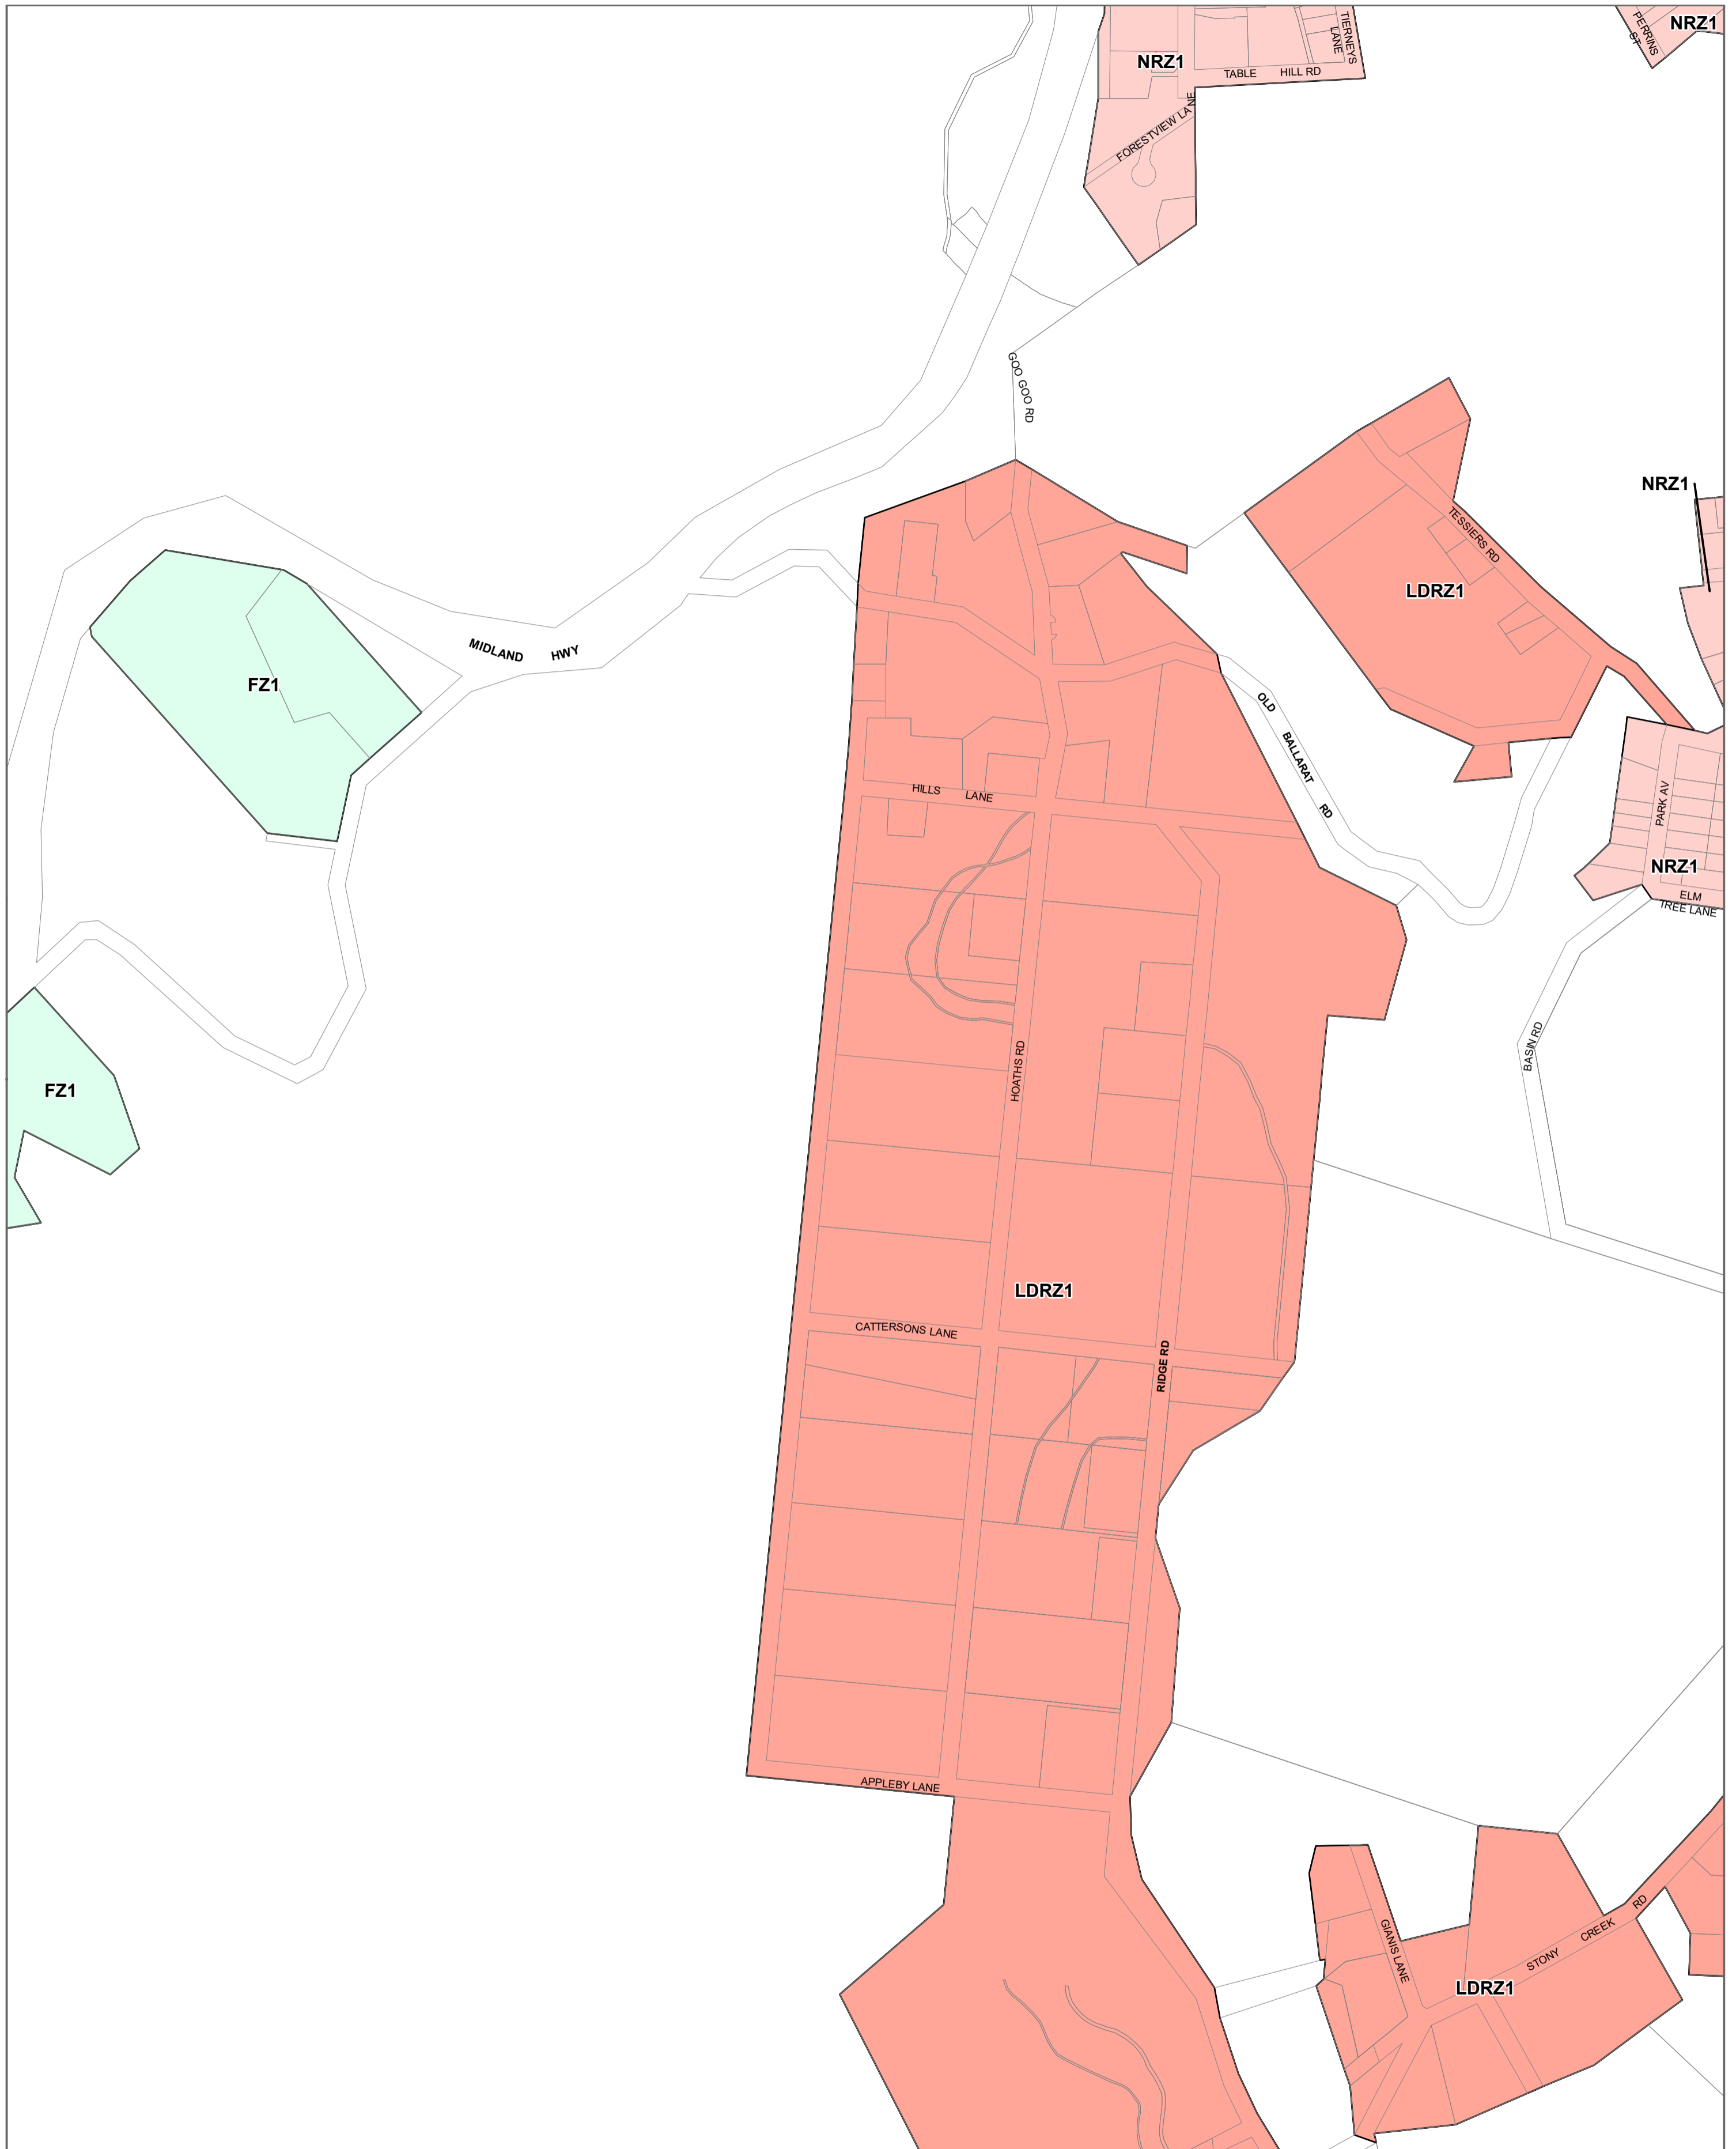

HEPBURN PLANNING SCHEME - LOCAL PROVISION AMENDMENT C80hepb

- LEGEND**
- FZ - Farming Zone
 - LDRZ - Low Density Residential Zone
 - NRZ - Neighbourhood Residential Zone

Municipal Boundary

Disclaimer
This publication may be of assistance to you but the State of Victoria and its employees do not guarantee that the publication is without flaw of any kind or is wholly appropriate for your particular purposes and therefore disclaims all liability for any error, loss or other consequence which may arise from you relying on any information in this publication.

© The State of Victoria Department of Environment, Land, Water and Planning 2020

Planning Group
Printed: 26/05/2020
Amendment Version: 1

Environment,
Land, Water
and Planning

INDEX TO ADJOINING SCHEME MAPS