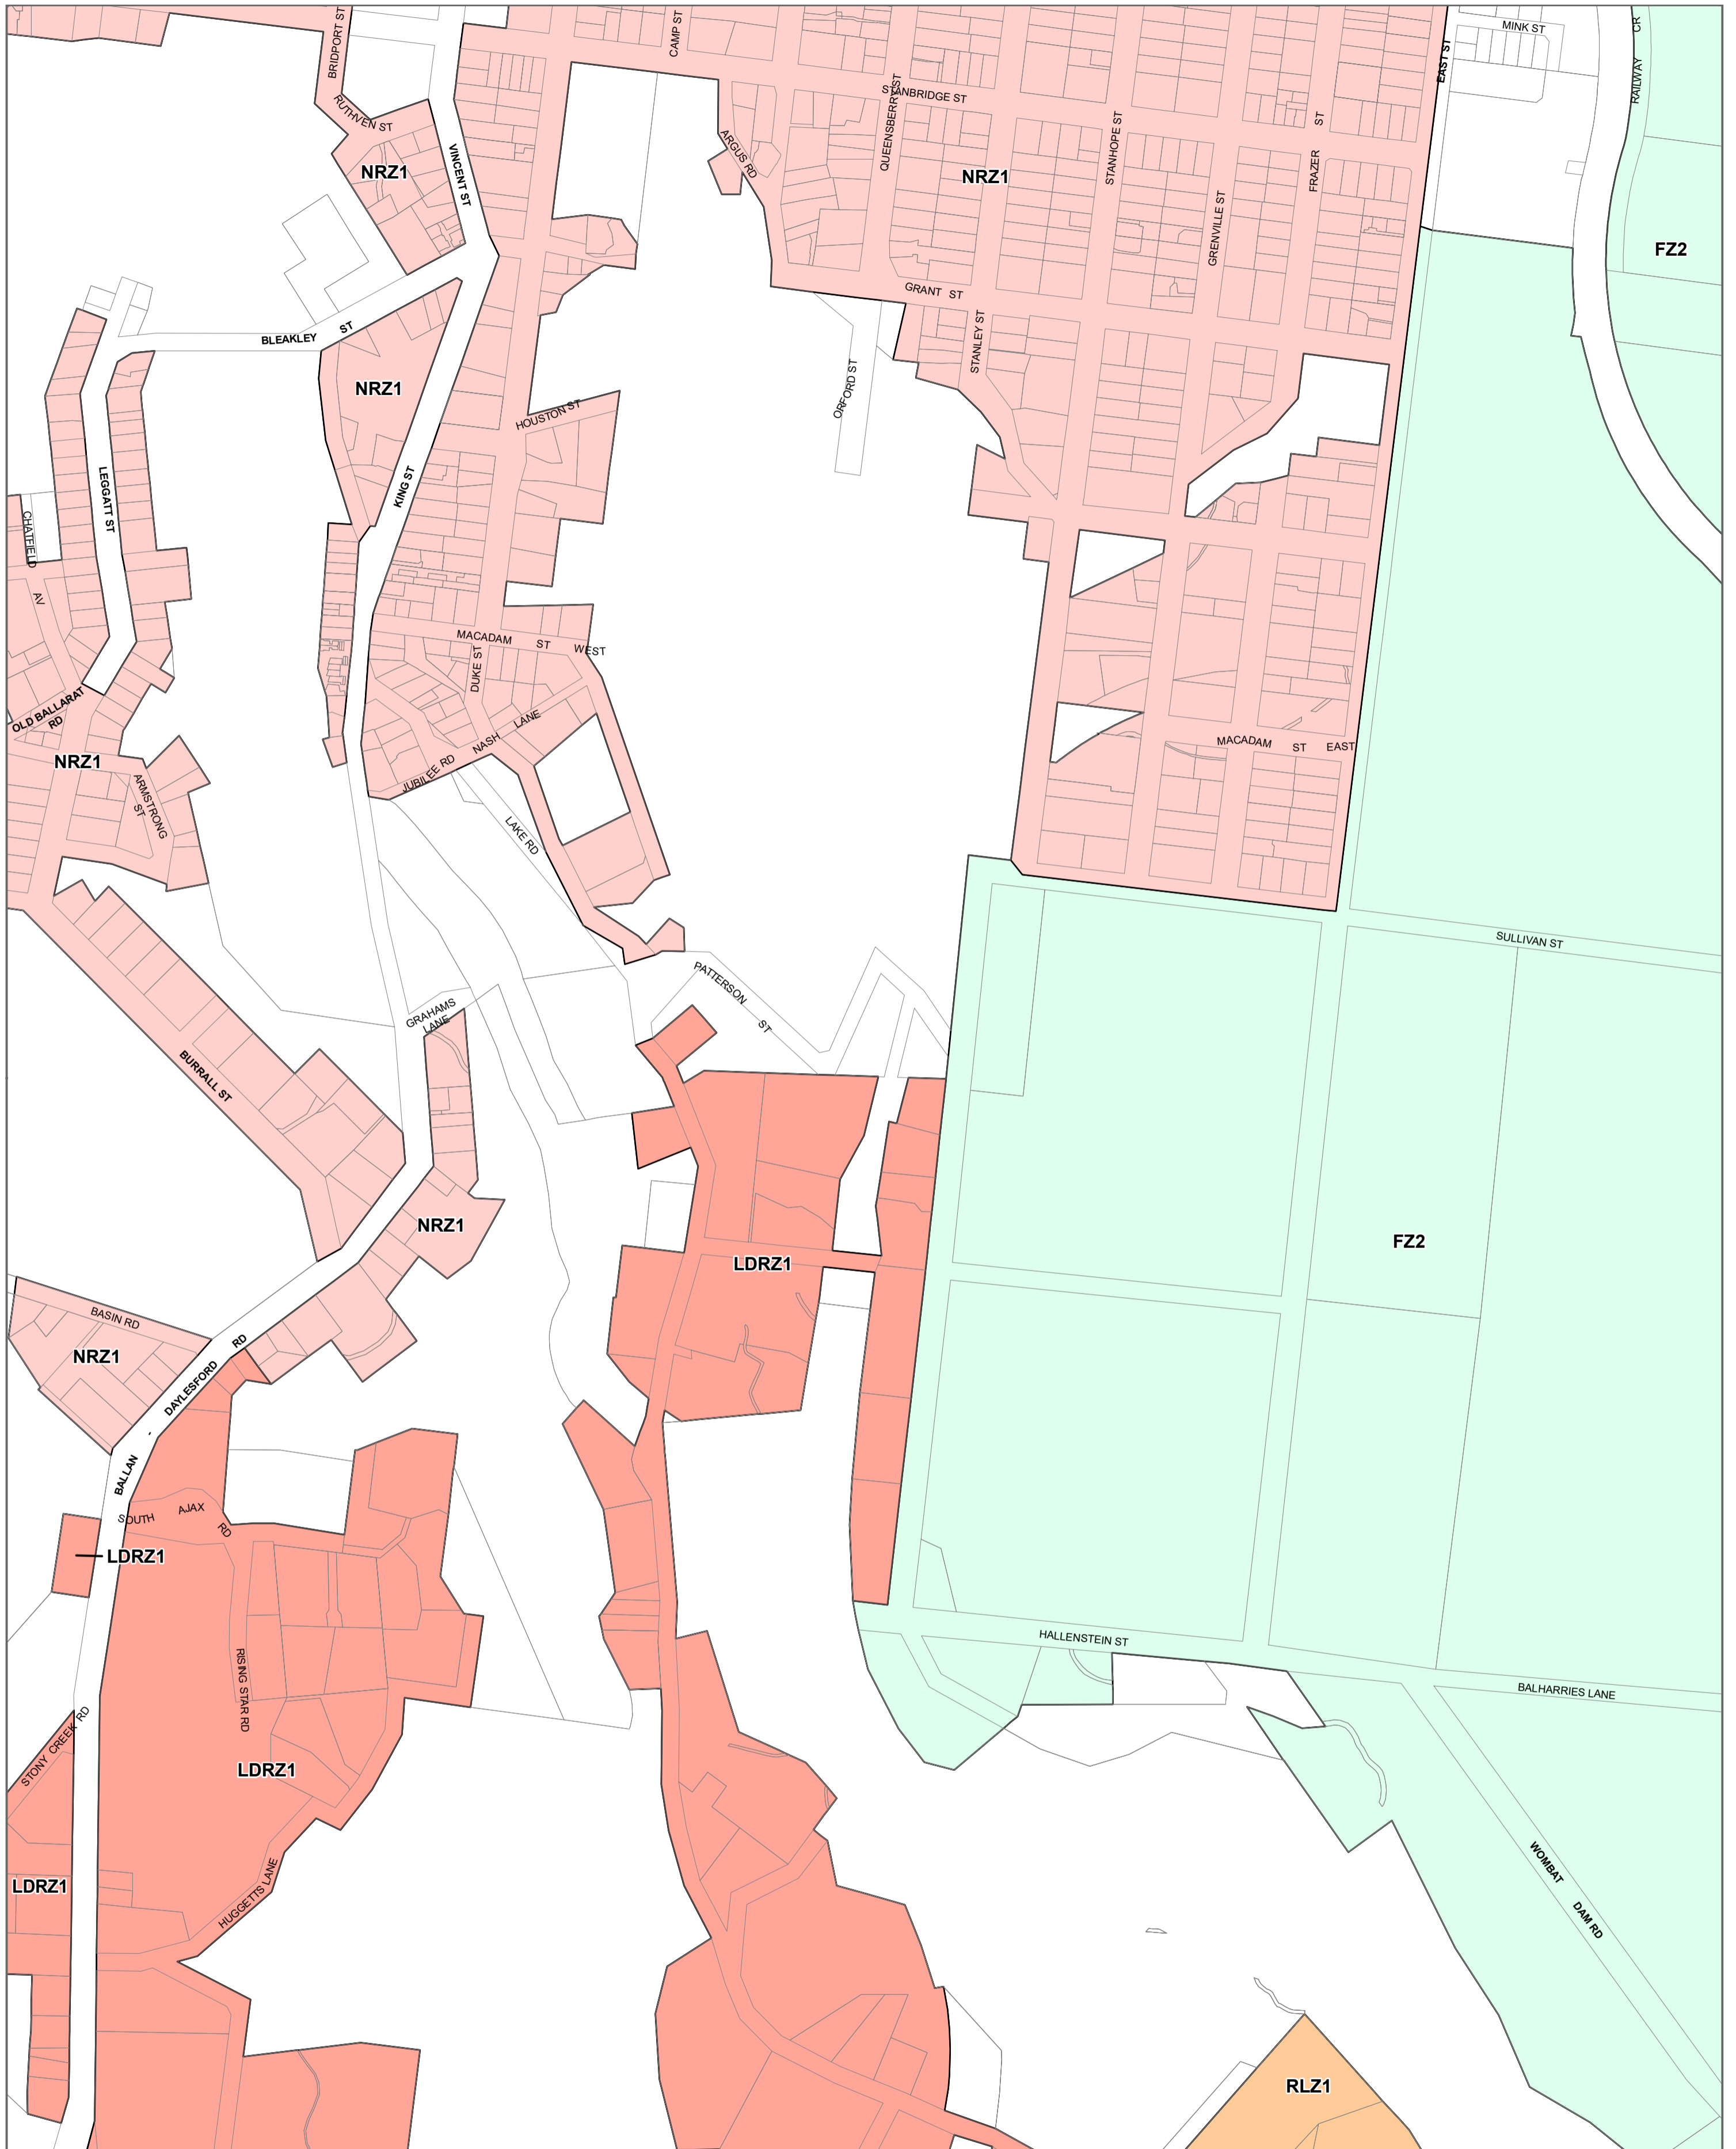

HEPBURN PLANNING SCHEME - LOCAL PROVISION AMENDMENT C80hepb

- LEGEND**
- FZ - Farming Zone
 - LDRZ - Low Density Residential Zone
 - NRZ - Neighbourhood Residential Zone
 - RLZ - Rural Living Zone

Municipal Boundary

© The State of Victoria Department of Environment, Land, Water and Planning 2020

Planning Group
Printed: 26/05/2020
Amendment Version: 1