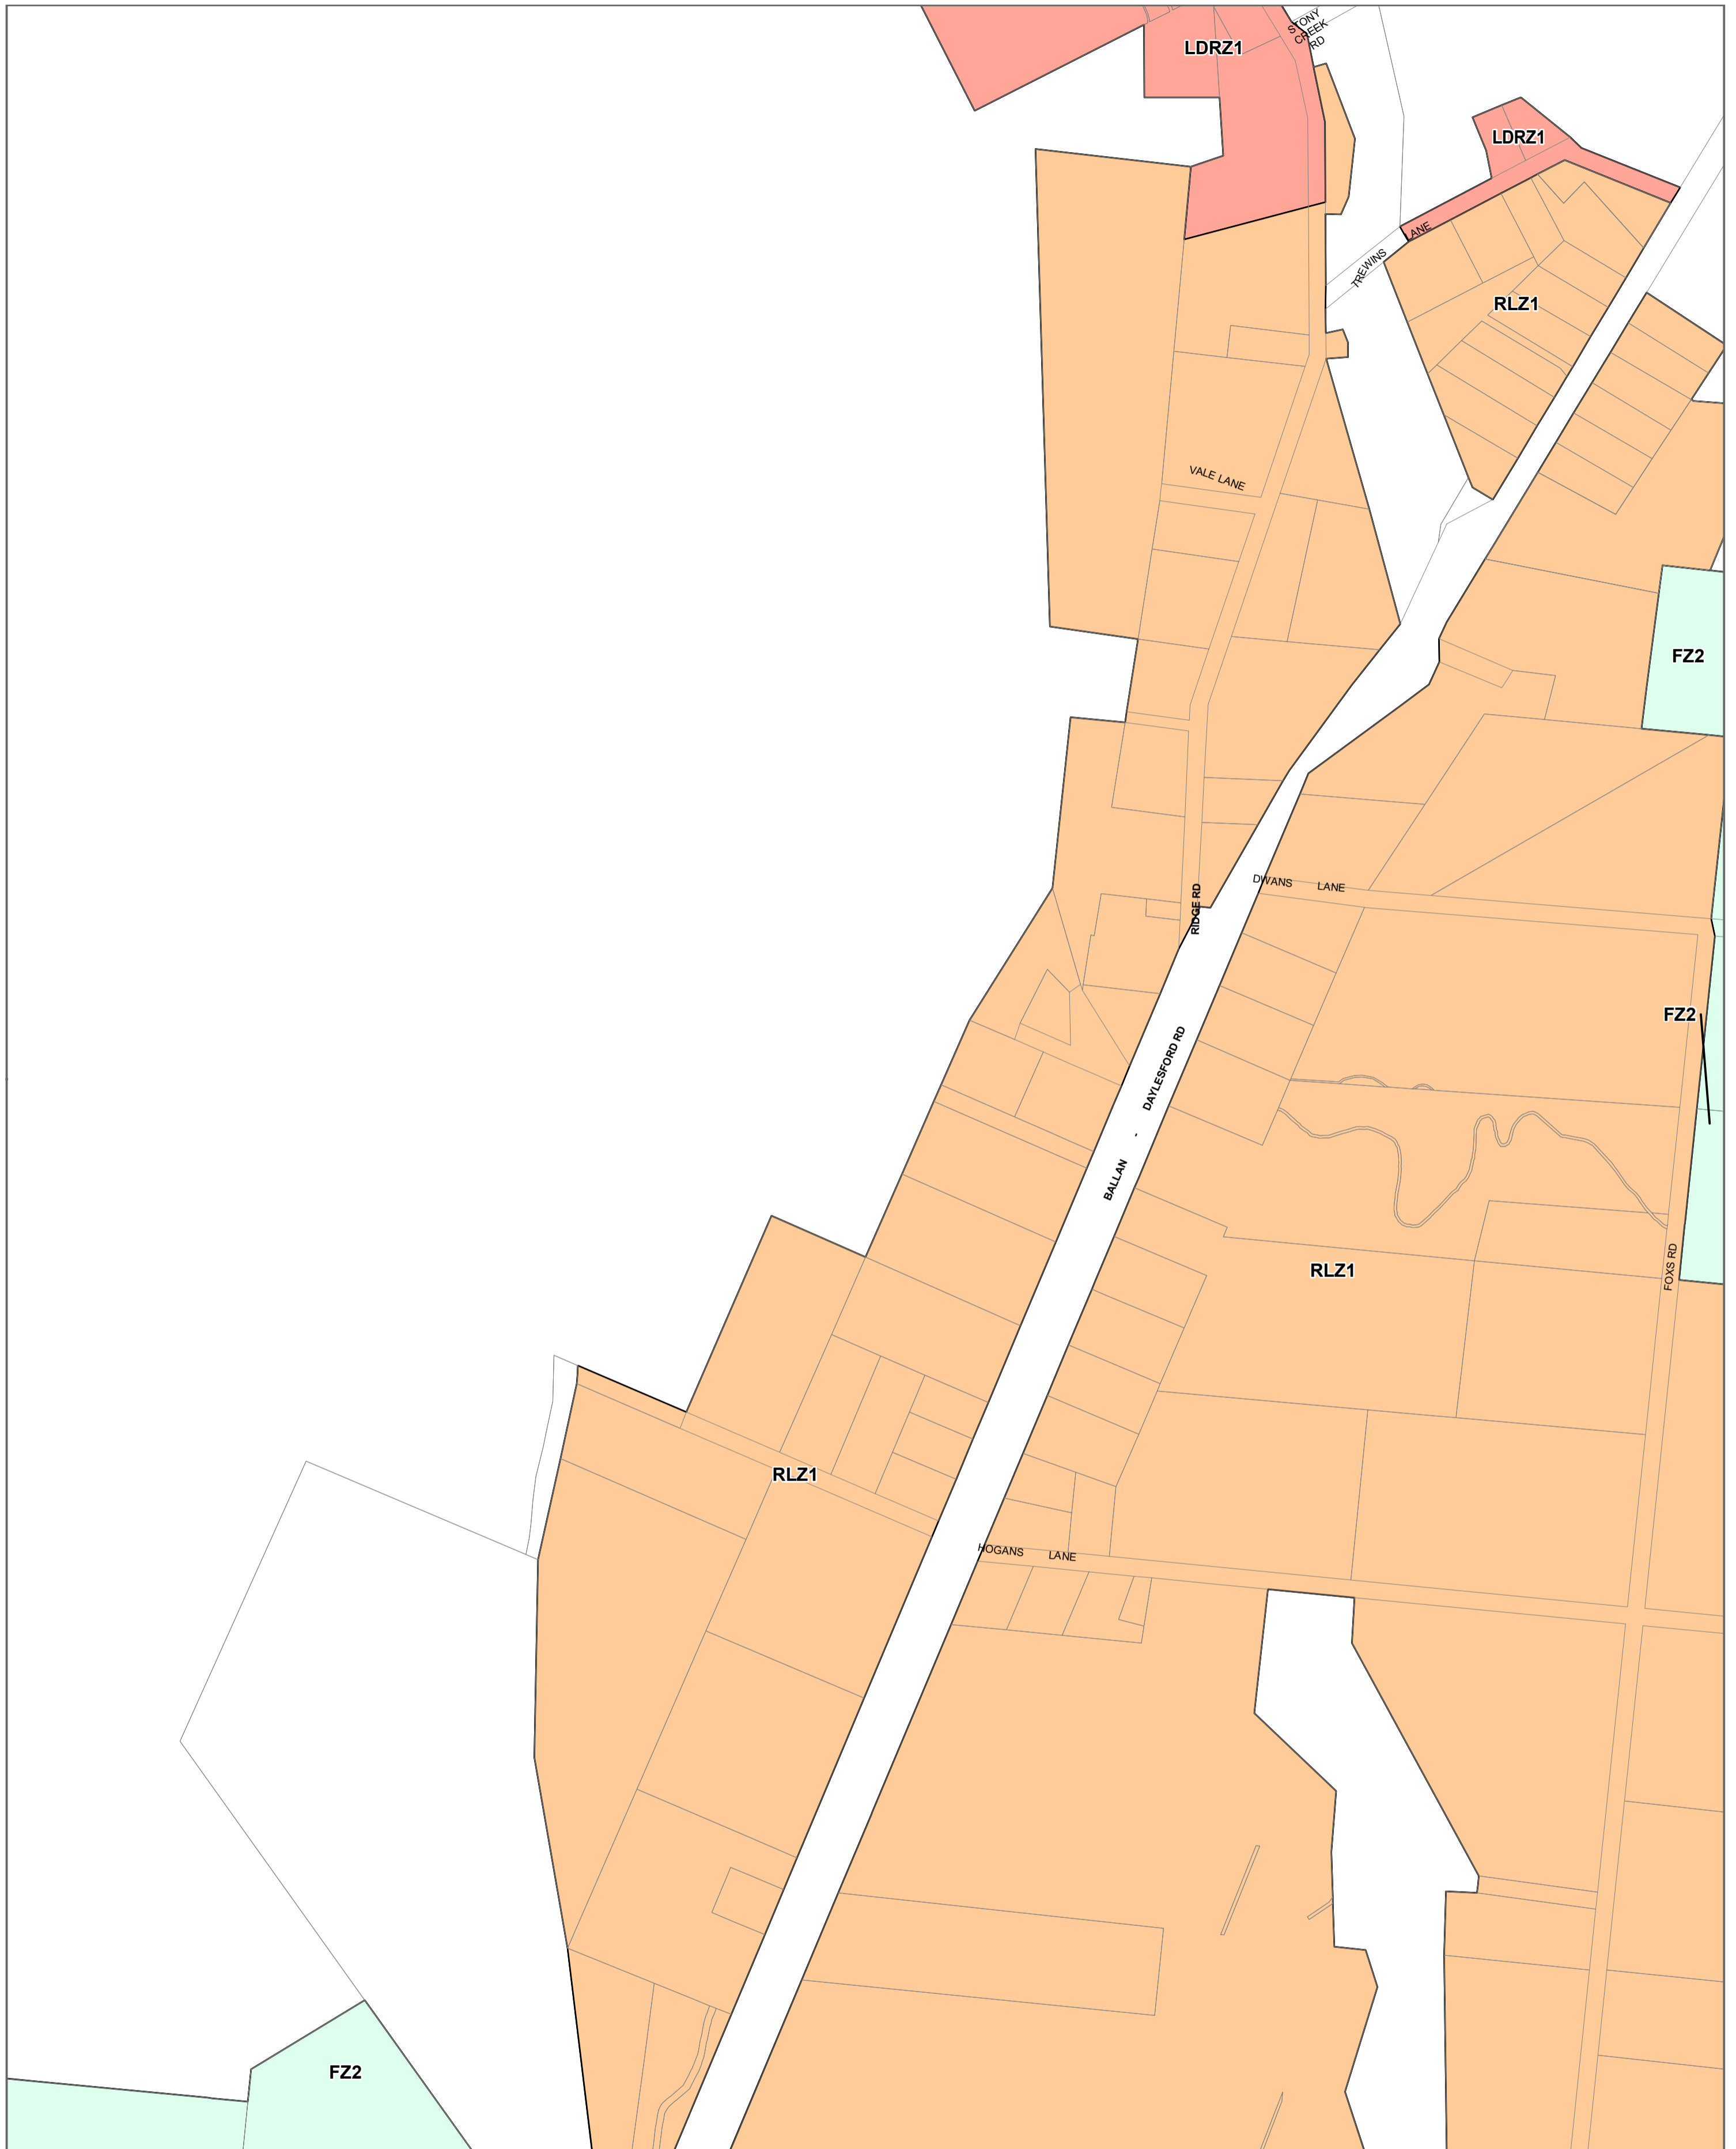

HEPBURN PLANNING SCHEME - LOCAL PROVISION AMENDMENT C80hepb

- LEGEND**
- FZ - Farming Zone
 - LDRZ - Low Density Residential Zone
 - RLZ - Rural Living Zone

Municipal Boundary

Disclaimer
This publication may be of assistance to you but the State of Victoria and its employees do not guarantee that the publication is without flaw of any kind or is wholly appropriate for your particular purposes and therefore disclaims all liability for any error, loss or other consequence which may arise from you relying on any information in this publication.

© The State of Victoria Department of Environment, Land, Water and Planning 2020

Australian Map Grid Zone 55

Planning Group
Printed: 26/05/2020
Amendment Version: 1

Environment,
Land, Water
and Planning

INDEX TO ADJOINING SCHEME MAPS