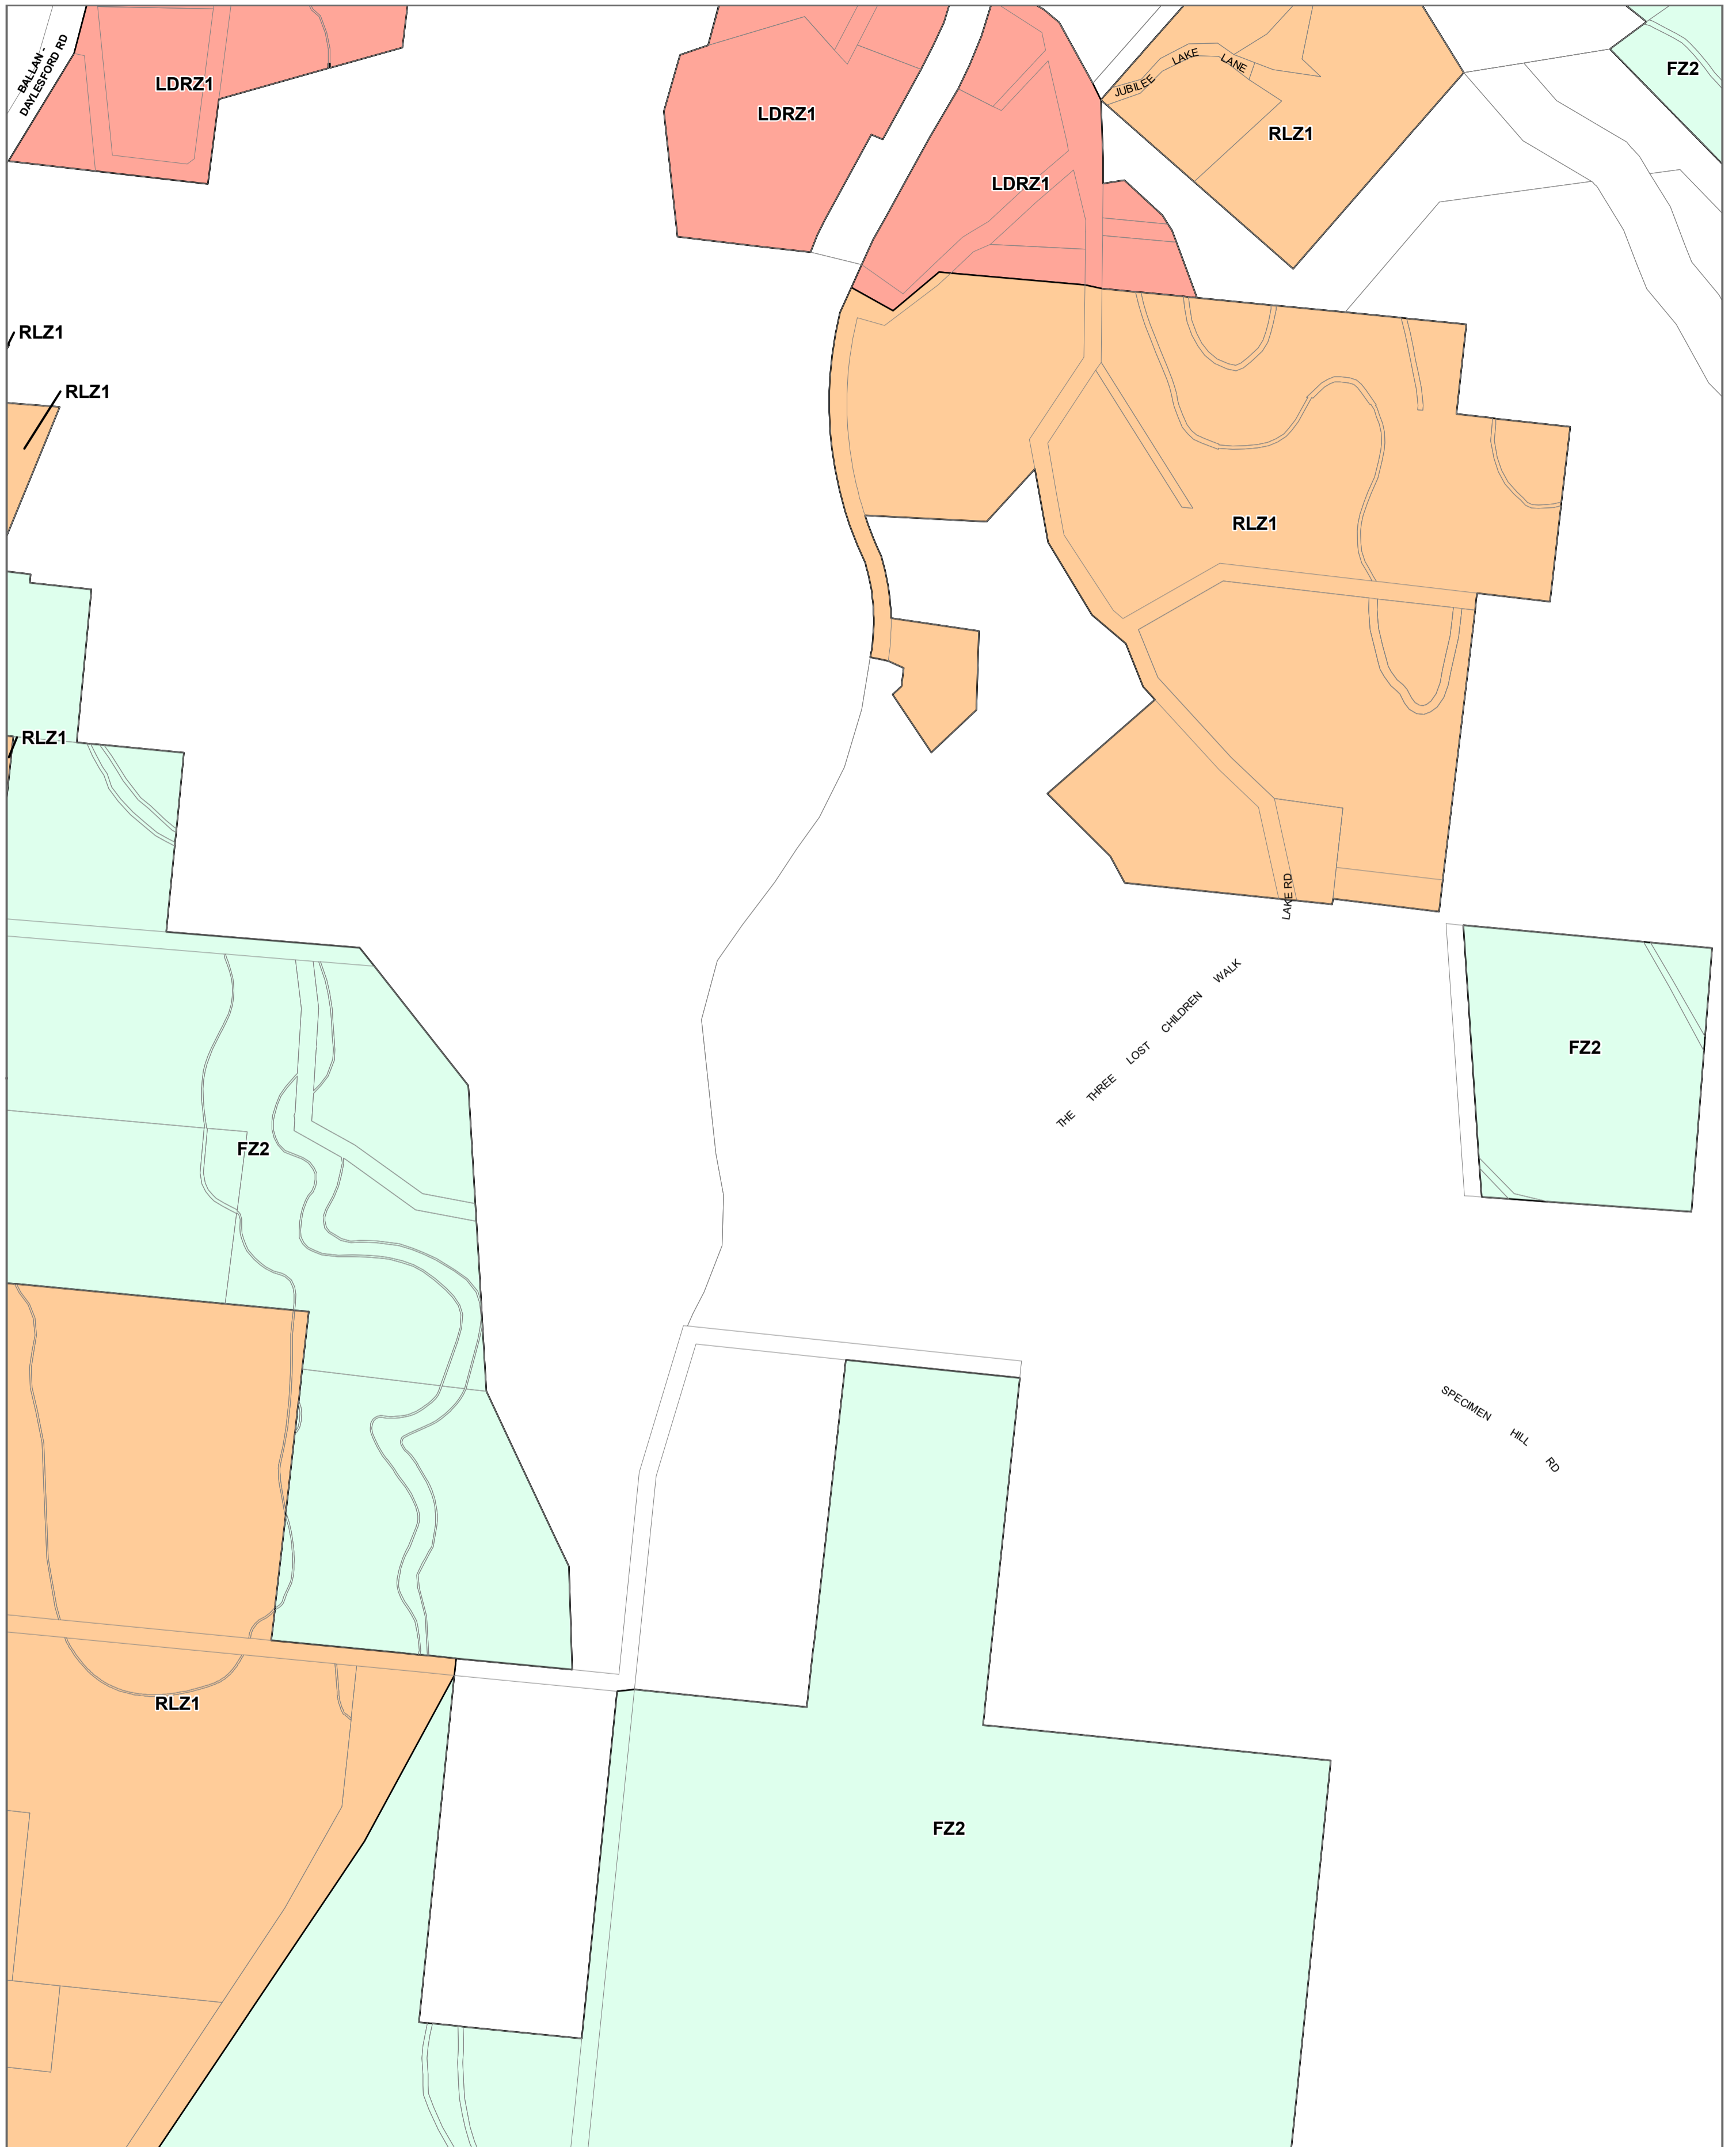

HEPBURN PLANNING SCHEME - LOCAL PROVISION AMENDMENT C80hepb

- LEGEND**
- FZ - Farming Zone
 - LDRZ - Low Density Residential Zone
 - RLZ - Rural Living Zone

Municipal Boundary

Disclaimer
This publication may be of assistance to you but the State of Victoria and its employees do not guarantee that the publication is without flaw of any kind or is wholly appropriate for your particular purposes and therefore disclaims all liability for any error, loss or other consequence which may arise from you relying on any information in this publication.

© The State of Victoria Department of Environment, Land, Water and Planning 2020

Planning Group
Printed: 26/05/2020
Amendment Version: 1

Environment,
Land, Water
and Planning

INDEX TO ADJOINING SCHEME MAPS