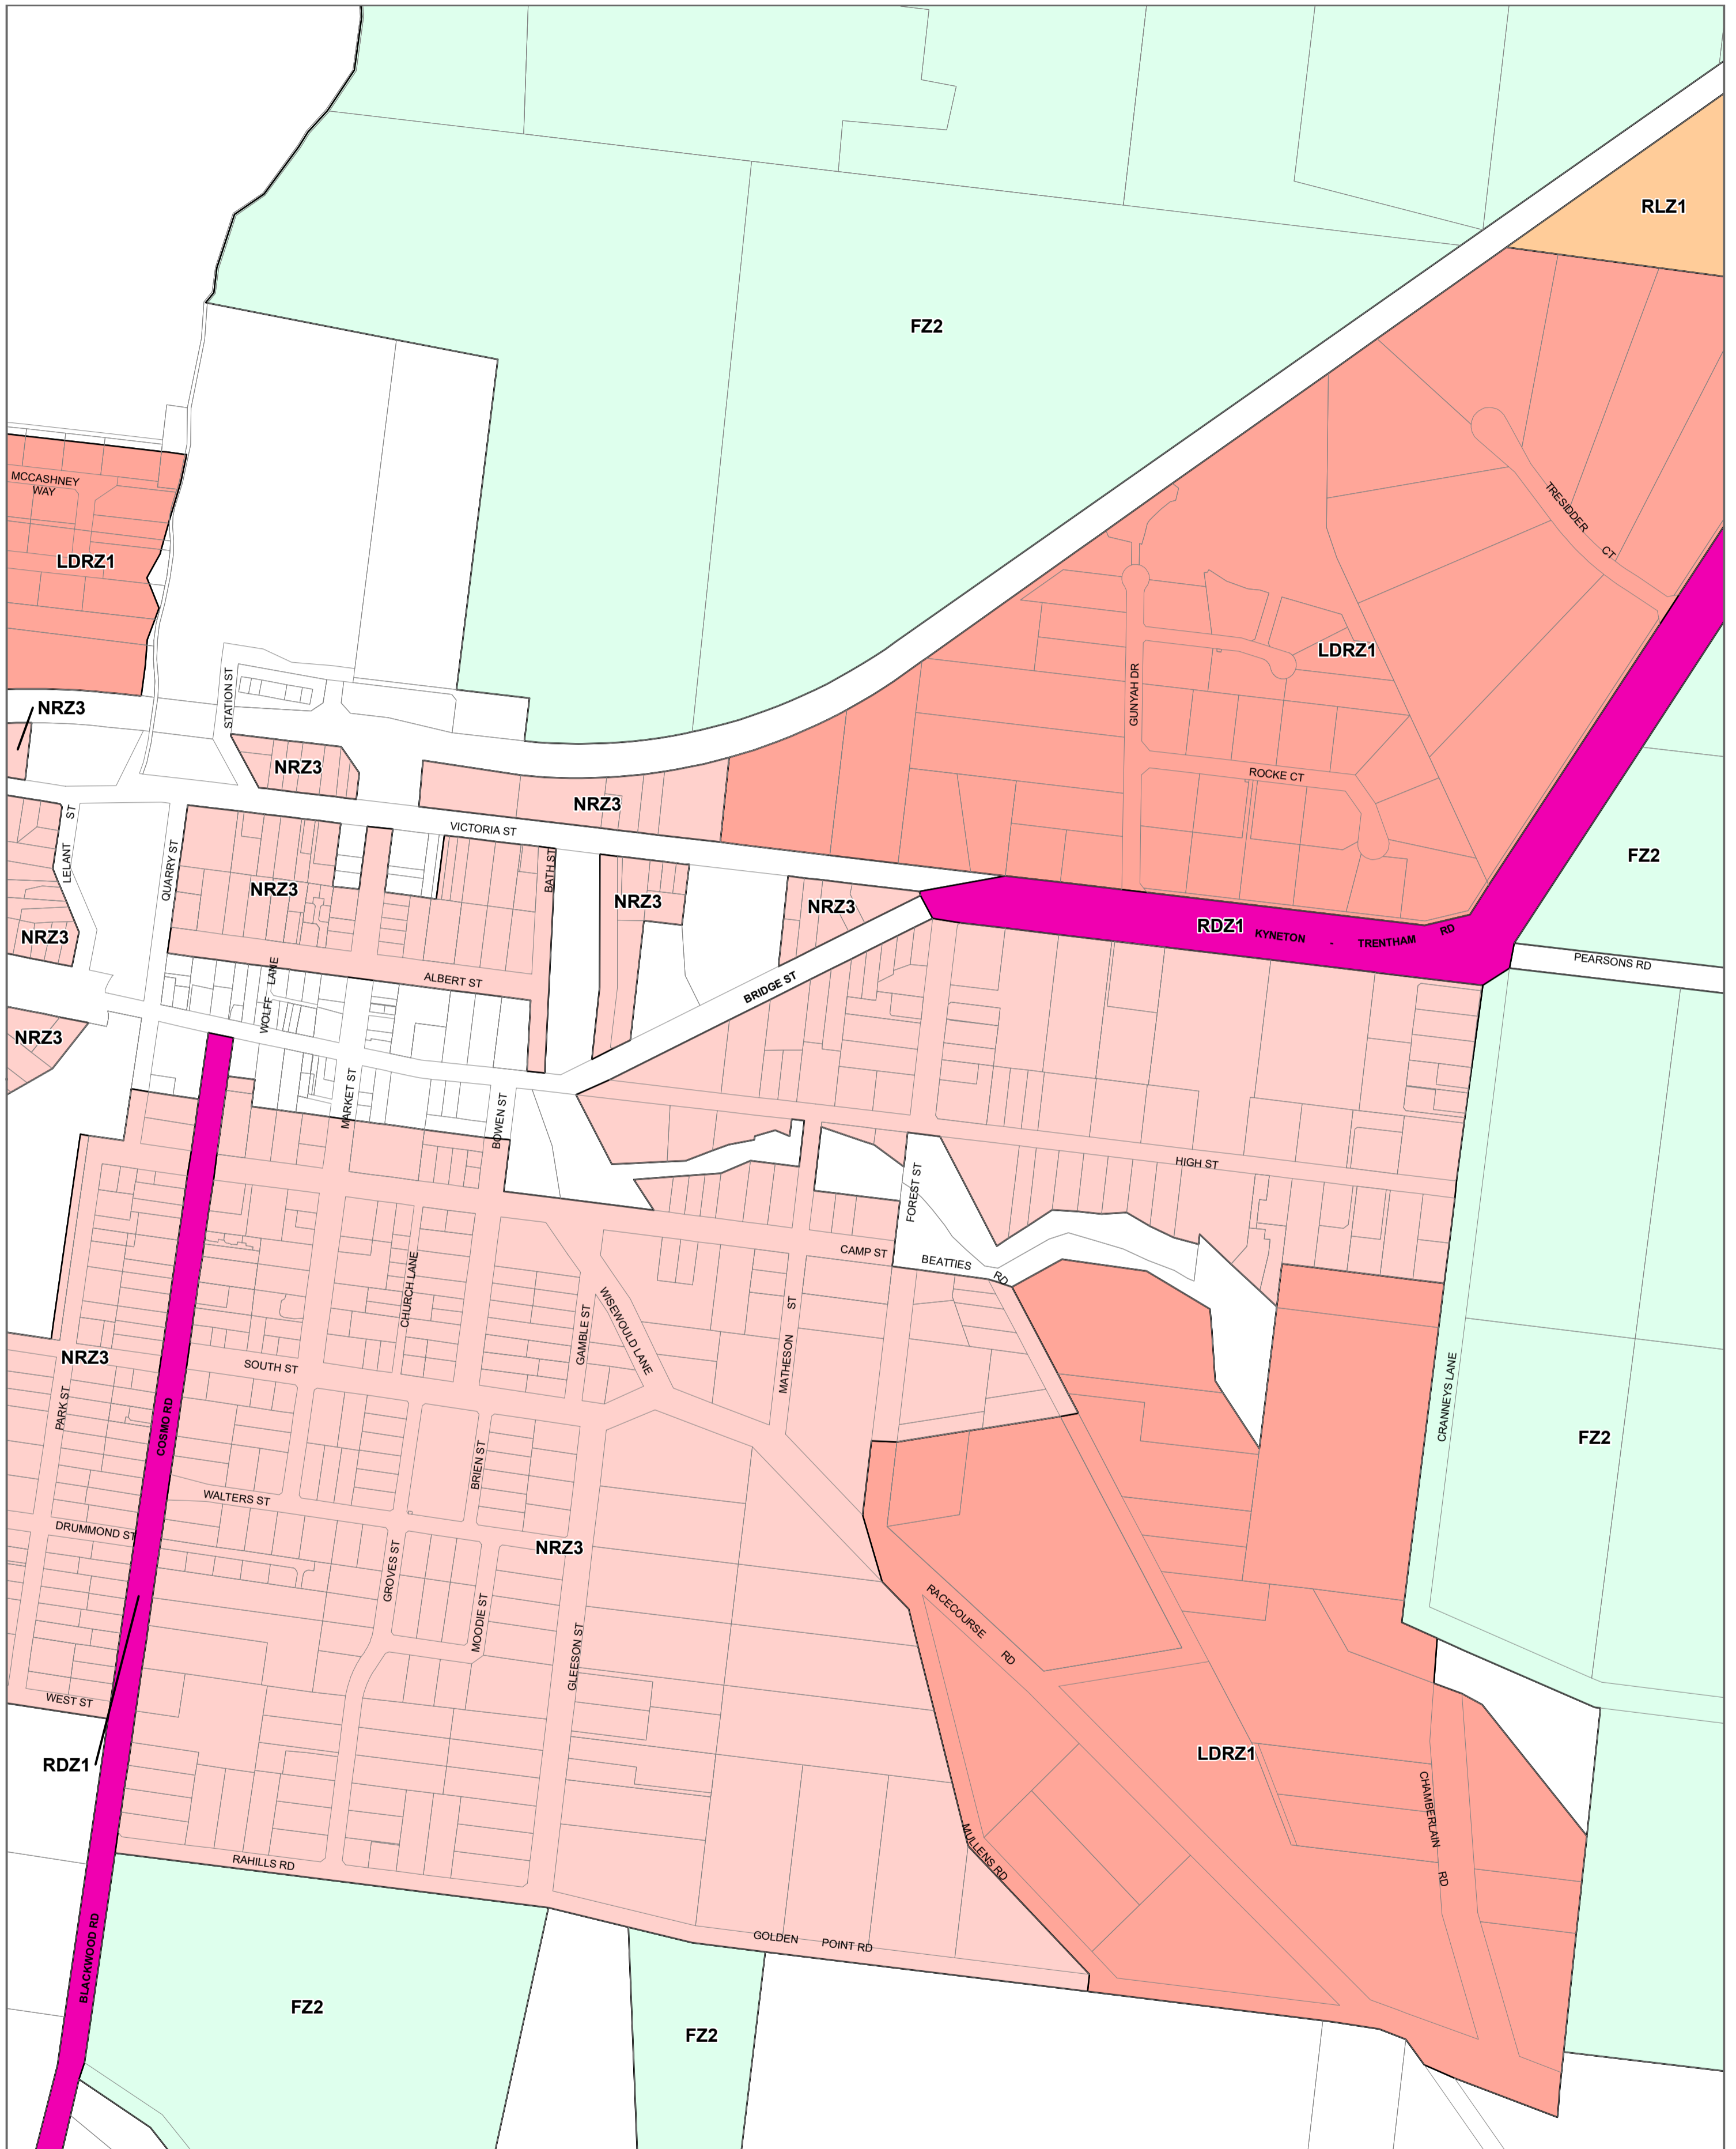

# HEPBURN PLANNING SCHEME - LOCAL PROVISION AMENDMENT C80hepb

- LEGEND**
- FZ - Farming Zone
  - LDRZ - Low Density Residential Zone
  - NRZ - Neighbourhood Residential Zone
  - RDZ1 - Road Zone - Category 1
  - RLZ - Rural Living Zone

Municipal Boundary

**Disclaimer**  
This publication may be of assistance to you but the State of Victoria and its employees do not guarantee that the publication is without flaw of any kind or is wholly appropriate for your particular purposes and therefore disclaims all liability for any error, loss or other consequence which may arise from you relying on any information in this publication.

© The State of Victoria Department of Environment, Land, Water and Planning 2020

Australian Map Grid Zone 55

Planning Group  
Printed: 10/06/2020  
Amendment Version: 1

Environment,  
Land, Water  
and Planning

INDEX TO ADJOINING SCHEME MAPS