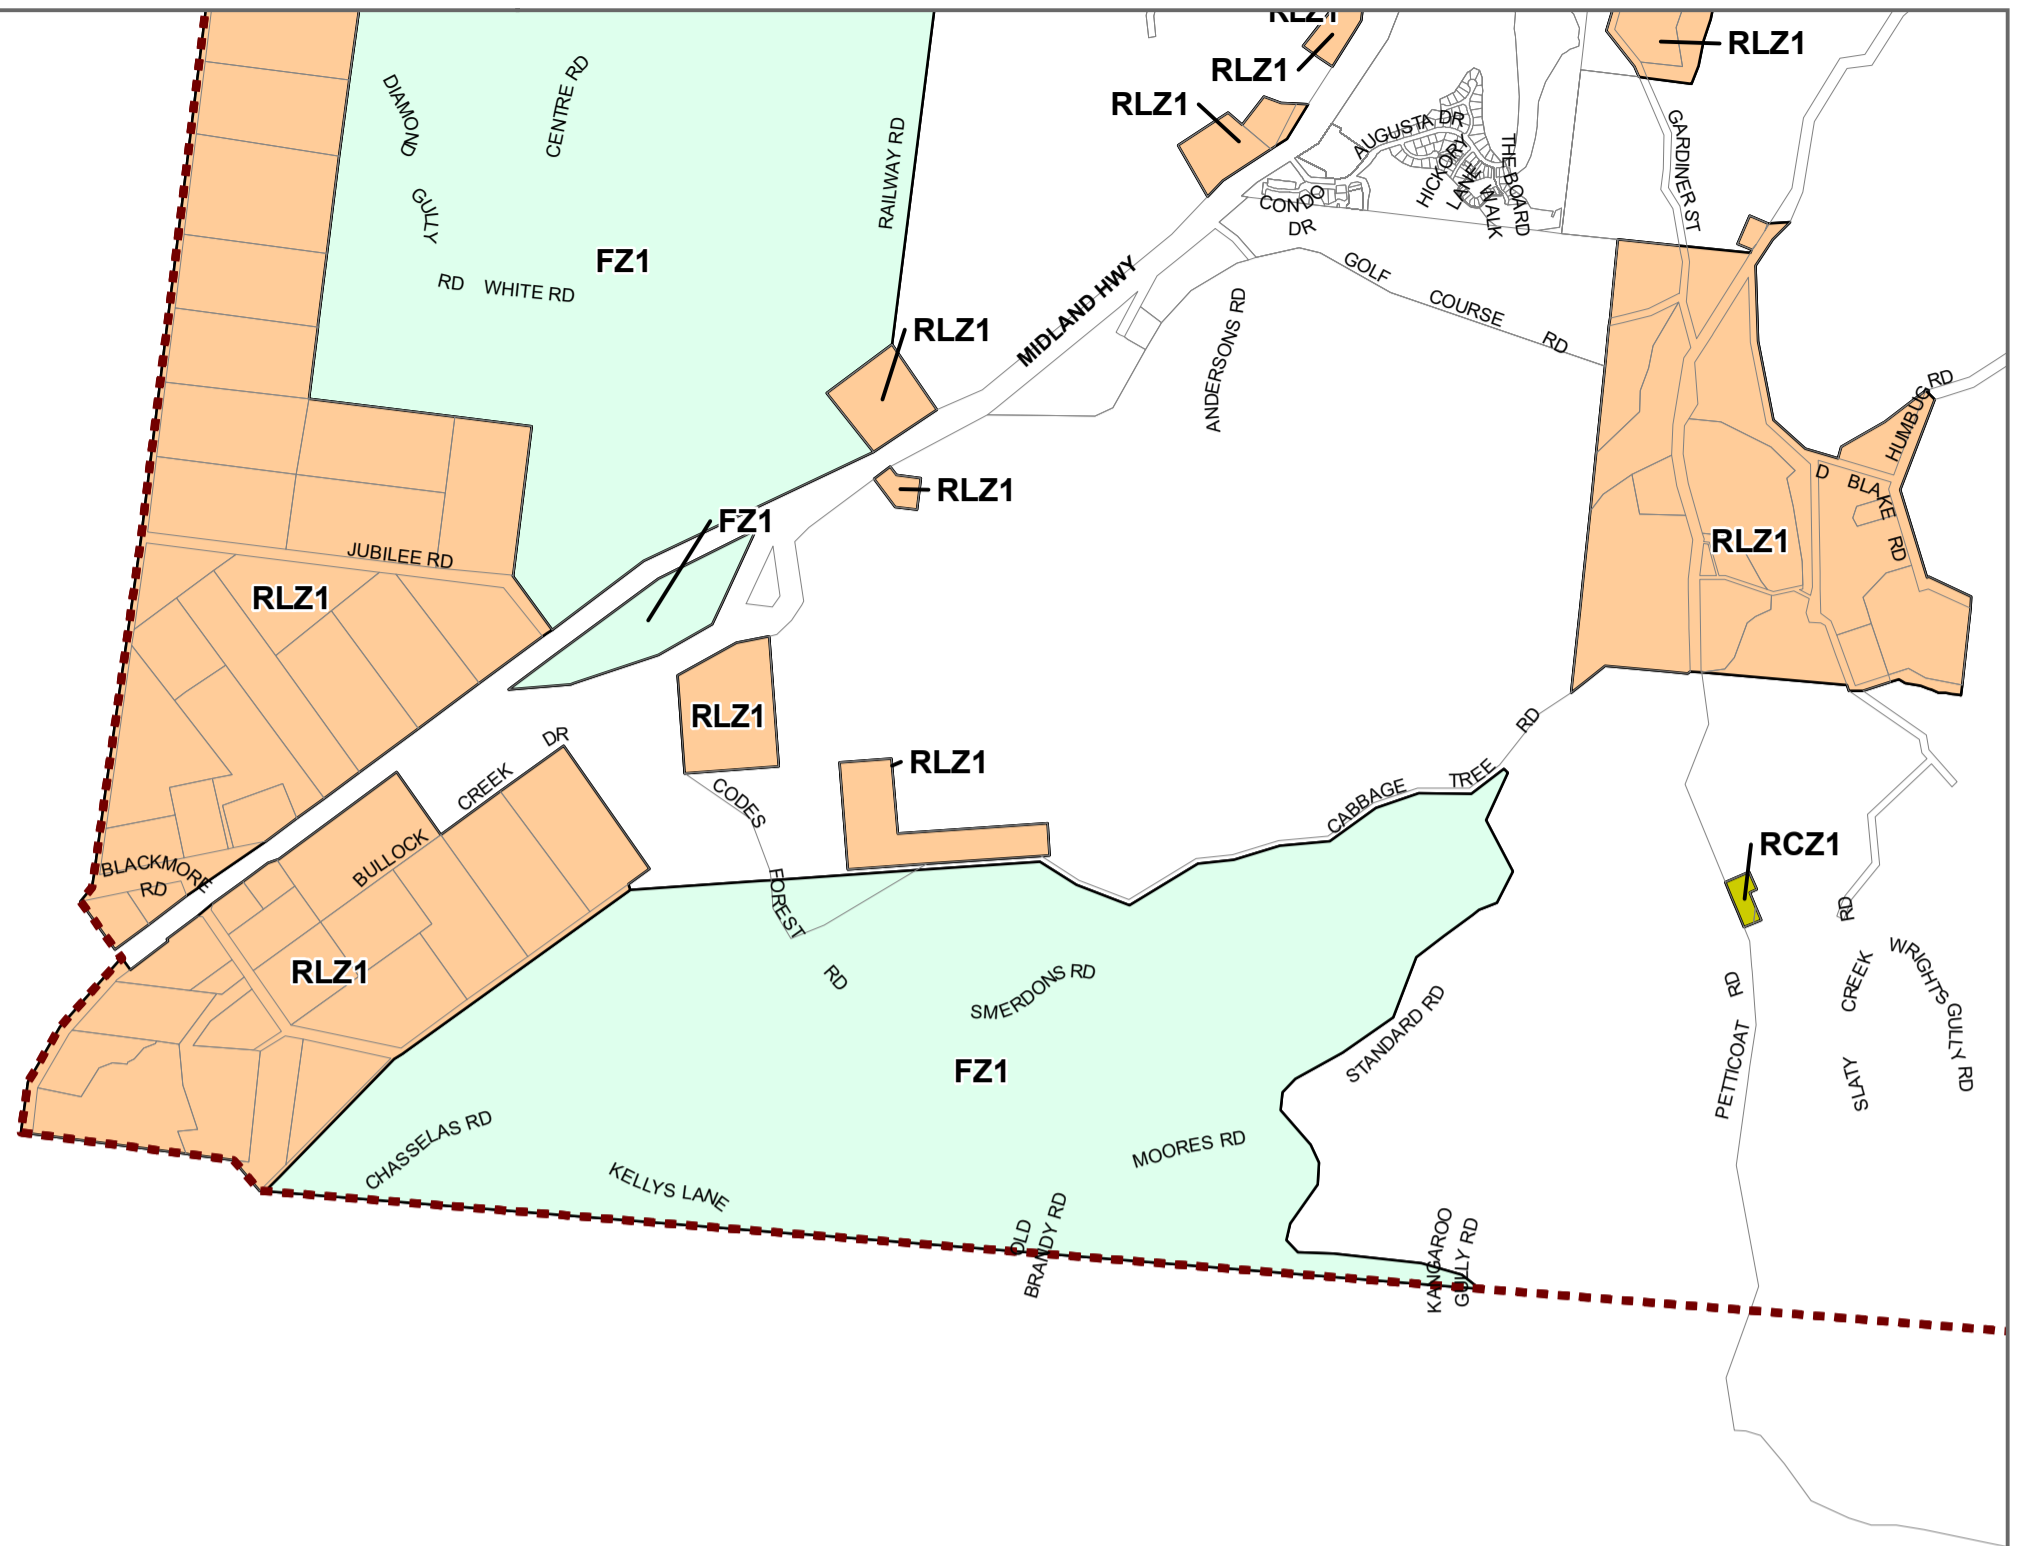

# HEPBURN PLANNING SCHEME - LOCAL PROVISION AMENDMENT C80hepb

## BALLARAT CITY

- LEGEND**
- FZ - Farming Zone
  - RCZ - Rural Conservation Zone
  - RLZ - Rural Living Zone

Municipal Boundary

**Disclaimer**  
This publication may be of assistance to you but the State of Victoria and its employees do not guarantee that the publication is without flaw of any kind or is wholly appropriate for your particular purposes and therefore disclaims all liability for any error, loss or other consequence which may arise from you relying on any information in this publication.

© The State of Victoria Department of Environment, Land, Water and Planning 2020

Planning Group  
Printed: 26/05/2020  
Amendment Version: 1

Environment,  
Land, Water  
and Planning

**INDEX TO ADJOINING SCHEME MAPS**